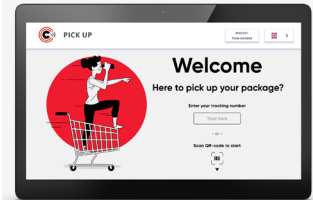

Clarity™ Experience Solution

To help retailers on their retail transformation journey, Clarity™ Experience has so many configurable features.

- Self-Checkout
- Returns Fraud
- Price Checker
- Circularity
- POI Kiosks
- Monitoring Alarms
- Returns
- Dressing Room Assistance
- Receive Notification for Staff
- Scan and Go
- BOPIS Pickup
- Exit Gates Assistance

...and so many more features. This is Clarity™ Experience

POI Kiosk/ Dressing Room

Speedy product and inventory level lookup

Self-Checkout

Frictionless and time saving

Assistance App

Call for assistance and request items

BOPIS Pickup

Quick and easy pickup for online orders

Clarity™ Solution Topology

Clarity™ Core is where reliable integrations with retailer systems reside. It also performs all the item-level event management tasks that are critical for real-time store operations. Lastly, Clarity™ Core is where device-level interaction resides. Clarity™ supports a variety of handhelds and numerous fixed readers.