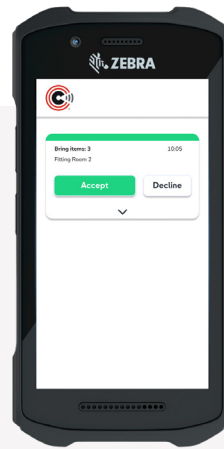

Clarity™ Experience Solution

To help retailers on their retail transformation journey, Clarity™ Experience has so many configurable features.

- Self-Checkout
- Returns Fraud
- Price Checker
- Circularity
- POI Kiosks
- Monitoring Alarms
- Returns
- Dressing Room Assistance
- Receive Notification for Staff
- Scan and Go
- BOPIS Pickup
- Exit Gates Assistance

...and so many more features. This is Clarity™ Experience

POI Kiosk/ Dressing Room

Speedy product and inventory level lookup

Self-Checkout

Frictionless and time saving

Assistance App

Call for assistance and request items

BOPIS Pickup

Quick and easy pickup for online orders

Clarity™ Solution Topology

Clarity™ Core is where reliable integrations with retailer systems reside. It also performs all the item-level event management tasks that are critical for real-time store operations. Lastly, Clarity™ Core is where device-level interaction resides. Clarity™ supports a variety of handhelds and numerous fixed readers.

Item-Level RFID has Compelling ROIs

Clarity™ utilizes cutting-edge technology and architecture to create an end-to-end item-level inventory management solution that delivers maximum value with the scalability, integrability, and extensibility to grow and adapt with the needs of the enterprise to enable the use cases of today and tomorrow.