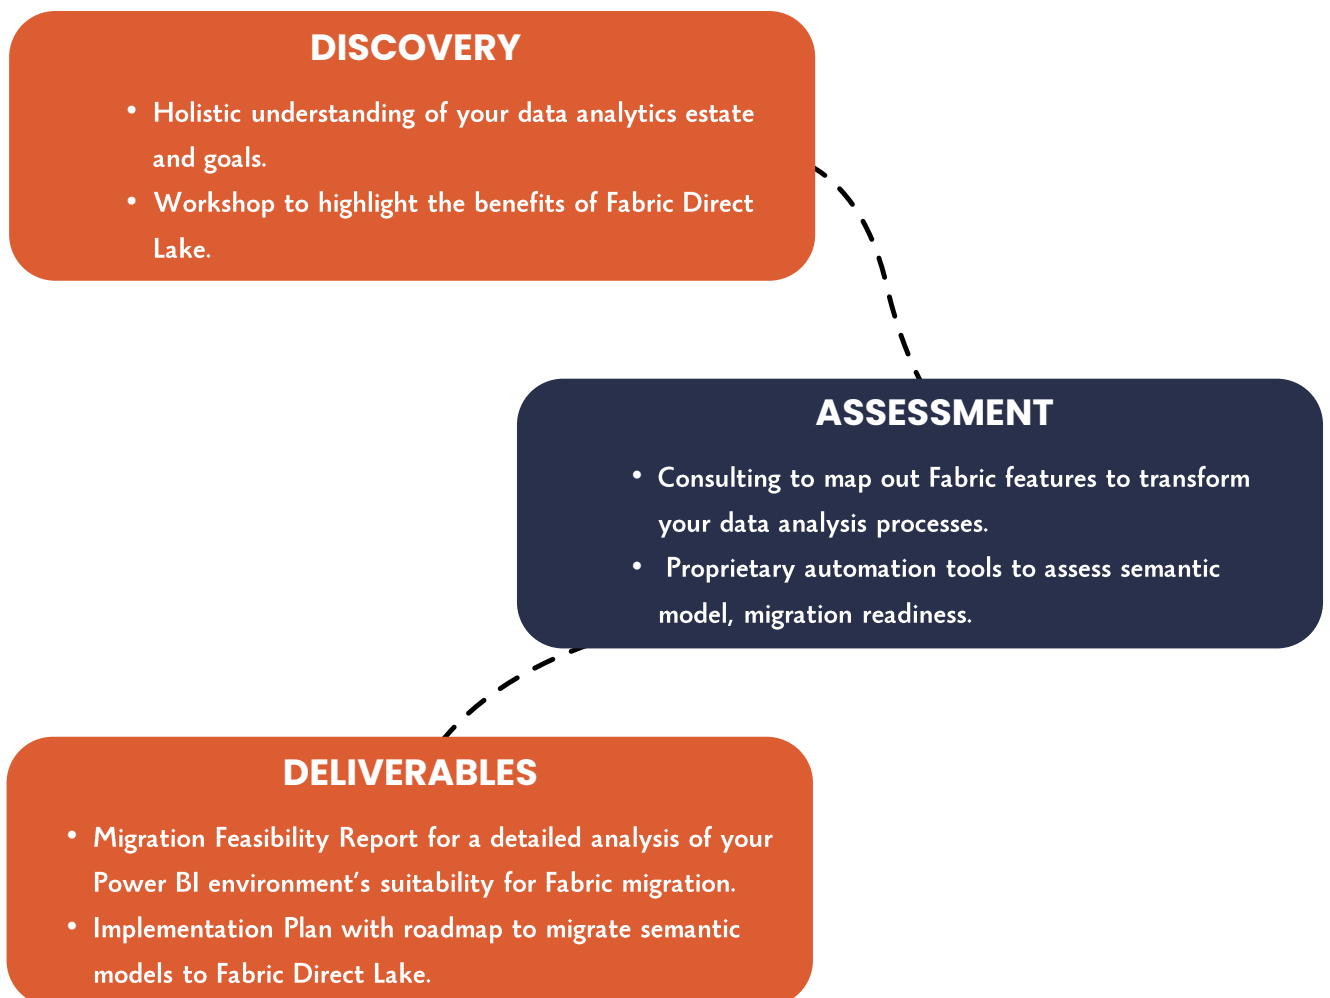

Power BI Semantic Models to Fabric Direct Lake

Microsoft Fabric provides substantial benefits for Power BI performance and data engineering. For a successful shift to Fabric, careful attention must be paid to semantic models where companies may struggle with:

- **Data Duplication:** Maintaining data consistency across multiple semantic models can be complex and error-prone.
- **Refresh Bottlenecks:** Refreshing outdated data sets can be time-consuming and hinder productivity.
- **Limited Collaboration:** Traditional data silos restrict access and collaboration across different teams

SNP's migration assessment accelerates the migration process, providing actionable insights that streamline decision-making and implementation.

Engagement Features

Semantic Model Assessment

SNP's tool assesses the feasibility of migrating your existing semantic models at scale. It captures detailed reports on: