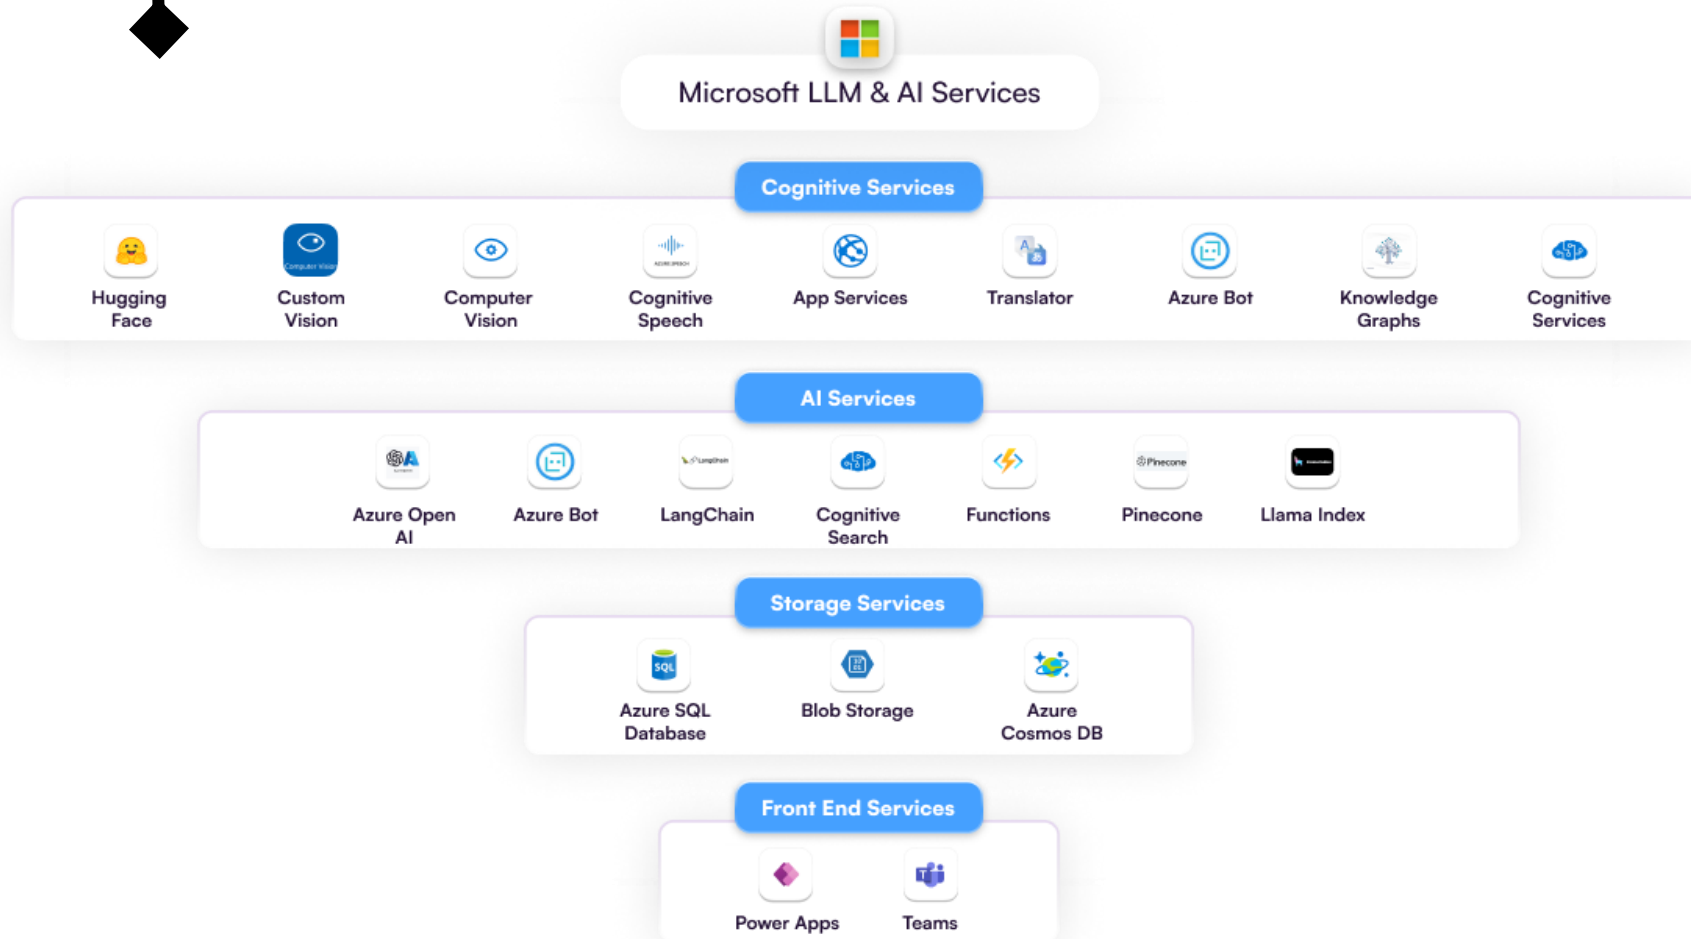

Generative
AI Solutions

SoftsensorX is our technology framework for building the next-gen foundations for Gen AI Enterprises.