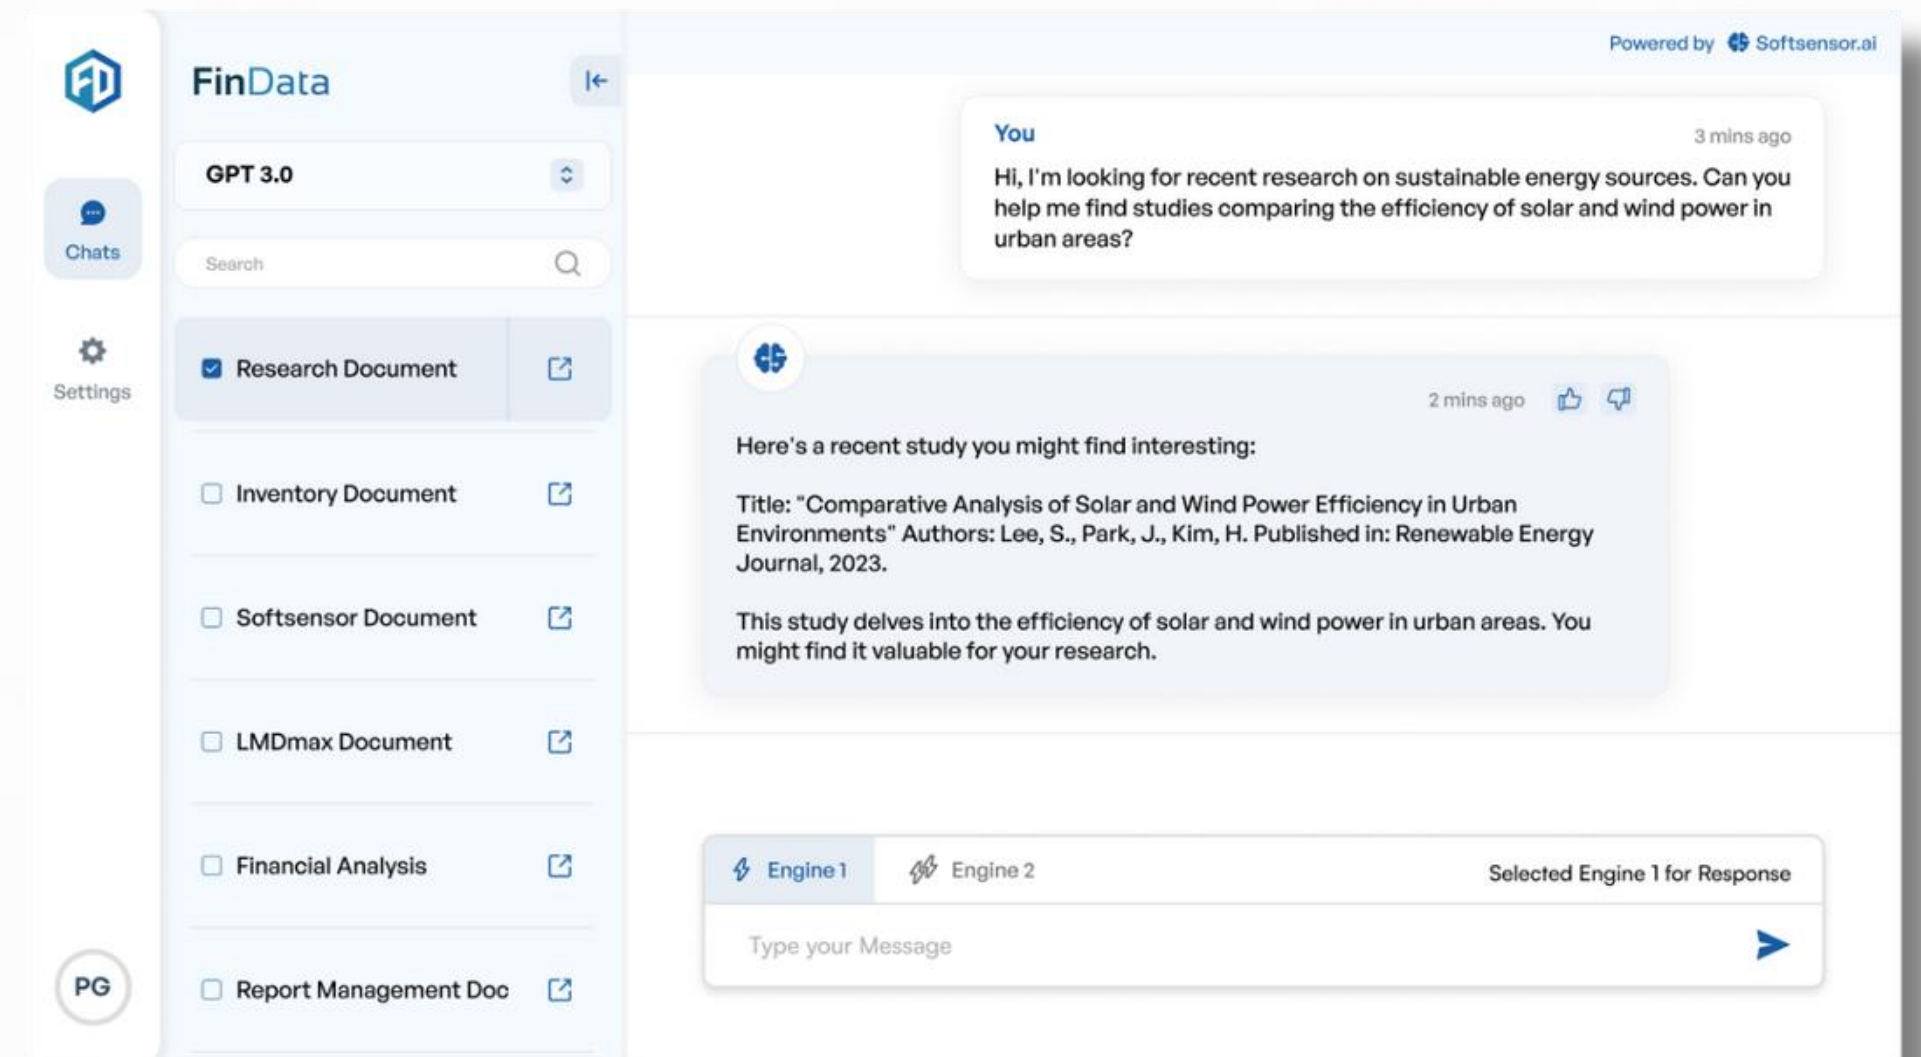

For Whom?

FinData Chat is designed for forward-thinking enterprises that seek to harness the power of technology and data to enhance their financial strategies. This innovative solution can benefit **CFOs, financial analysts, risk managers, and decision-makers.**

FinData Chat is not just a financial tool; it's a transformational force that empowers you to navigate through financial complexities, driving innovation and clarity in financial decision-making. Embrace the future of finance with FinData Chat and chart a course towards excellence.