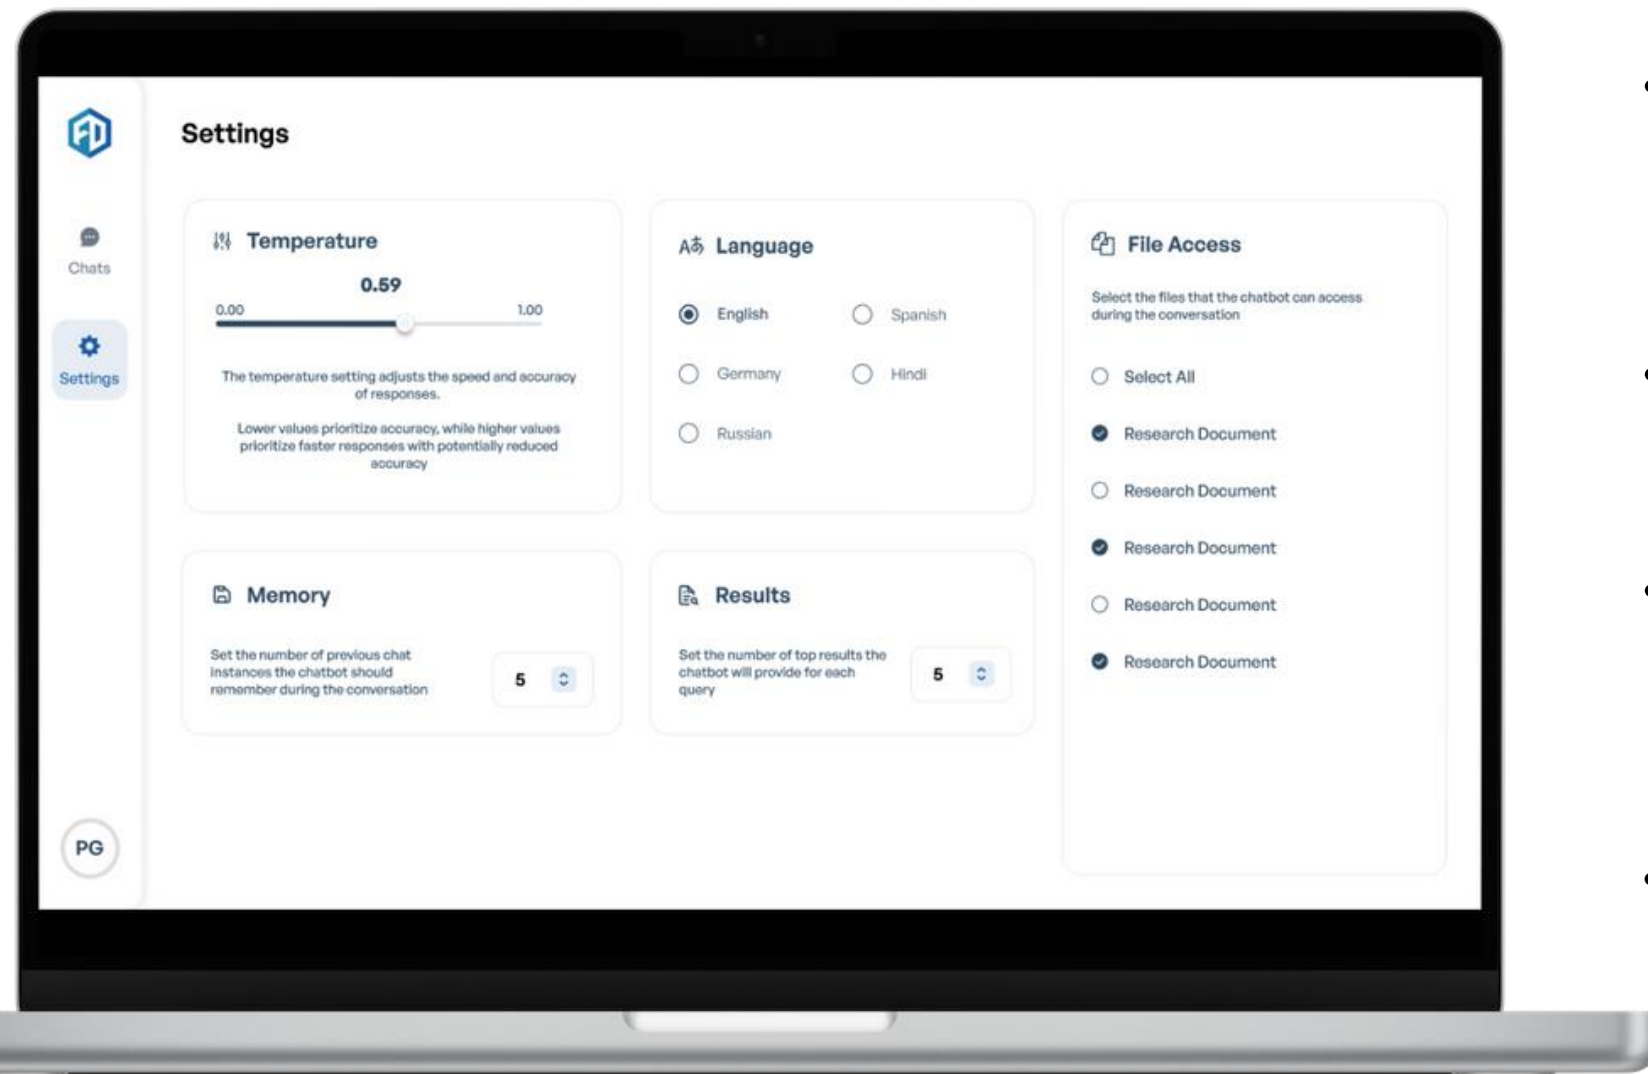

Empowering Enterprises

FinData Chat's features empower enterprises to navigate their financial challenges with confidence:

- **Discovery and Integration:** Initiate your journey seamlessly on Azure Marketplace. Discover FinData Chat's capabilities and effortlessly integrate them with your organization's ERP systems.
- **Engage and Query:** Engage in natural language conversations with FinData Chat's integrated chatbot. Ask questions about financial performance and receive clear, insightful responses.
- **Insightful Feedback:** Receive lucid insights in easily digestible reports, showcasing essential metrics, trends, and financial health.
- **Strategic Modelling:** Leverage FinData Chat to simulate various financial scenarios. Evaluate budget strategies, perform risk analyses, and align your approach with prevailing market dynamics.
- **Collaborative Endeavors:** Collaborate effectively with your team during synchronized meetings on platforms like Teams. Discuss budget adjustments and risk mitigation strategies based on FinData Chat's insights.
- **Decisive Outcomes:** With FinData Chat as your guide, your decision-making becomes agile, informed, and geared towards driving your organization's financial prosperity.