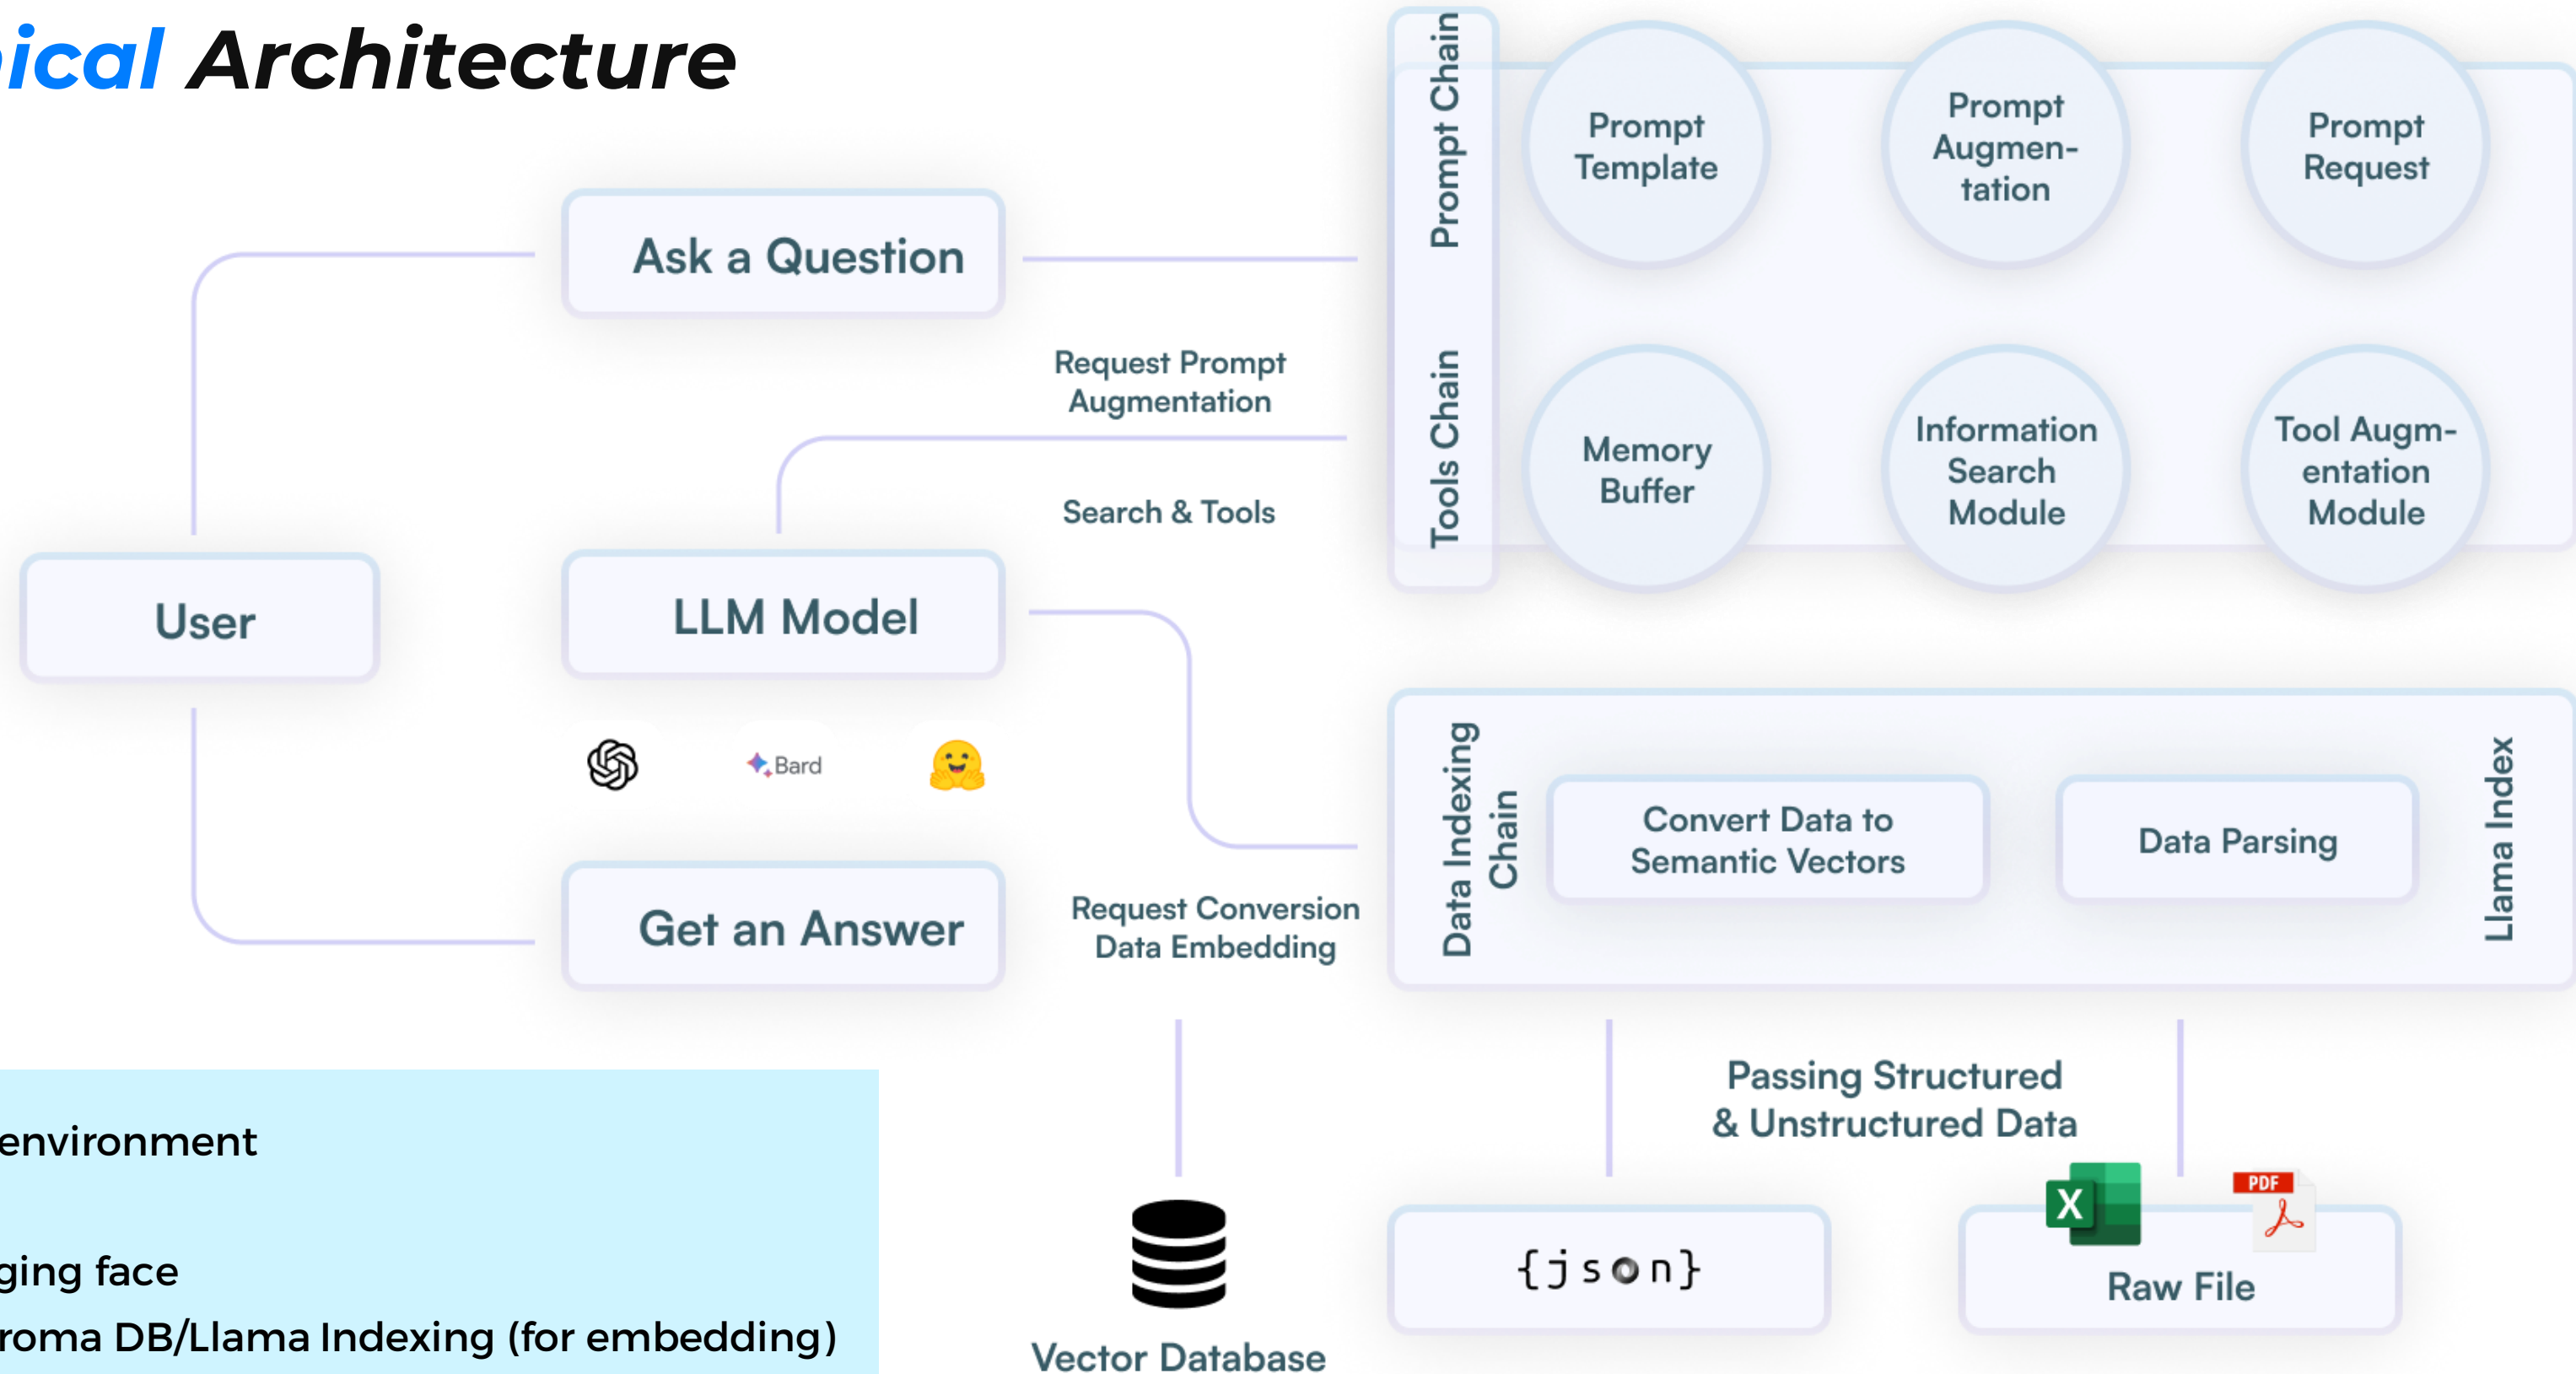

How it works?

Technical Architecture

- Azure cloud environment
- Langchain
- OpenAI/Hugging face
- Pinecone/chroma DB/Llama Indexing (for embedding)
- Streamlit or any front-end web app(for UI)