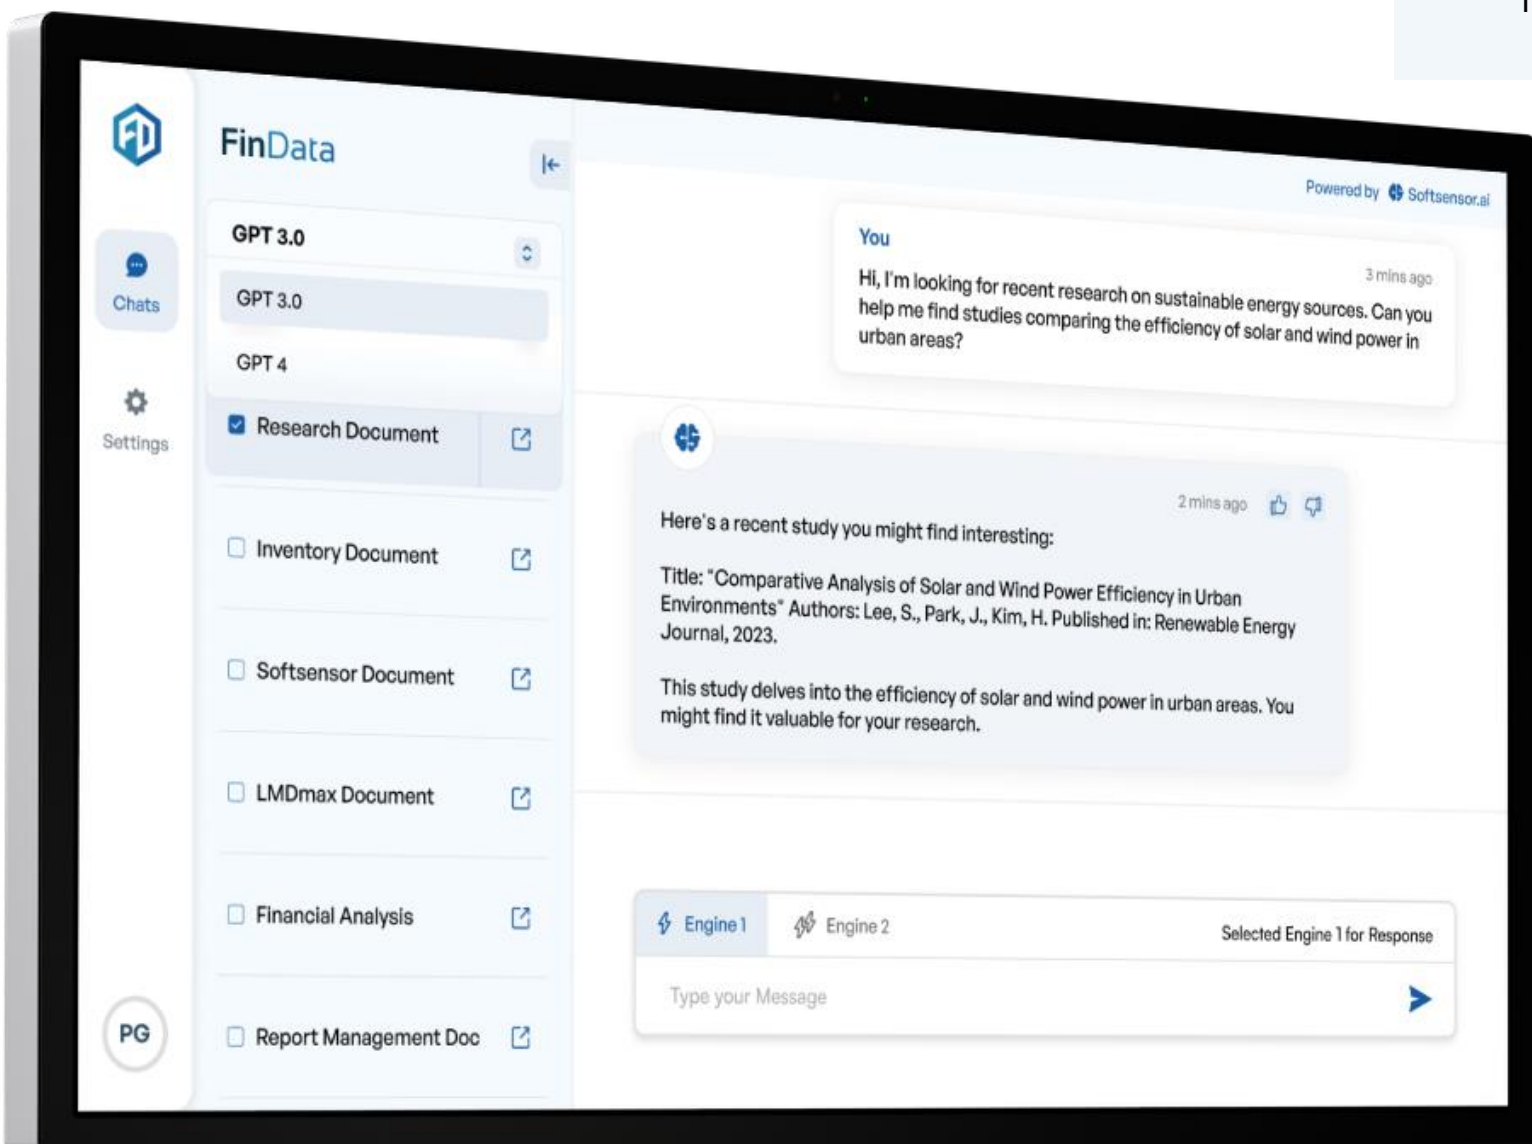

# FinData Chat: Your Navigator in Financial Excellence

Unlock a new era of financial insights with FinData Chat, a revolutionary collaborative framework that redefines the landscape of financial data management. Seamlessly integrating ERP Financial Data with the power of Azure and the visualization prowess of Power BI, FinData Chat empowers enterprises to make optimal decisions through enhanced analytics and vivid visualization.

## Solving Enterprise Challenges

- **Limited Actionable Insights:** Traditional financial tools often fall short in providing actionable insights for critical decision-making. FinData Chat bridges this gap by transforming ERP data through Natural Language Processing (NLP) technology. This enables enterprises to derive real-time, actionable insights for performance metrics, budgeting strategies, risk management, and market dynamics.
- **Fragmented Financial Data:** Disparate data sources and systems can lead to fragmented financial information. FinData Chat addresses this by converging ERP data and Azure's cutting-edge technology, offering a unified view of financial data for comprehensive analysis and informed decision-making.
- **Complex Scenario Analysis:** Simulating financial scenarios, evaluating budget strategies, and aligning with market trends can be intricate tasks. FinData Chat simplifies strategic modeling, allowing enterprises to analyze various scenarios easily and precisely.