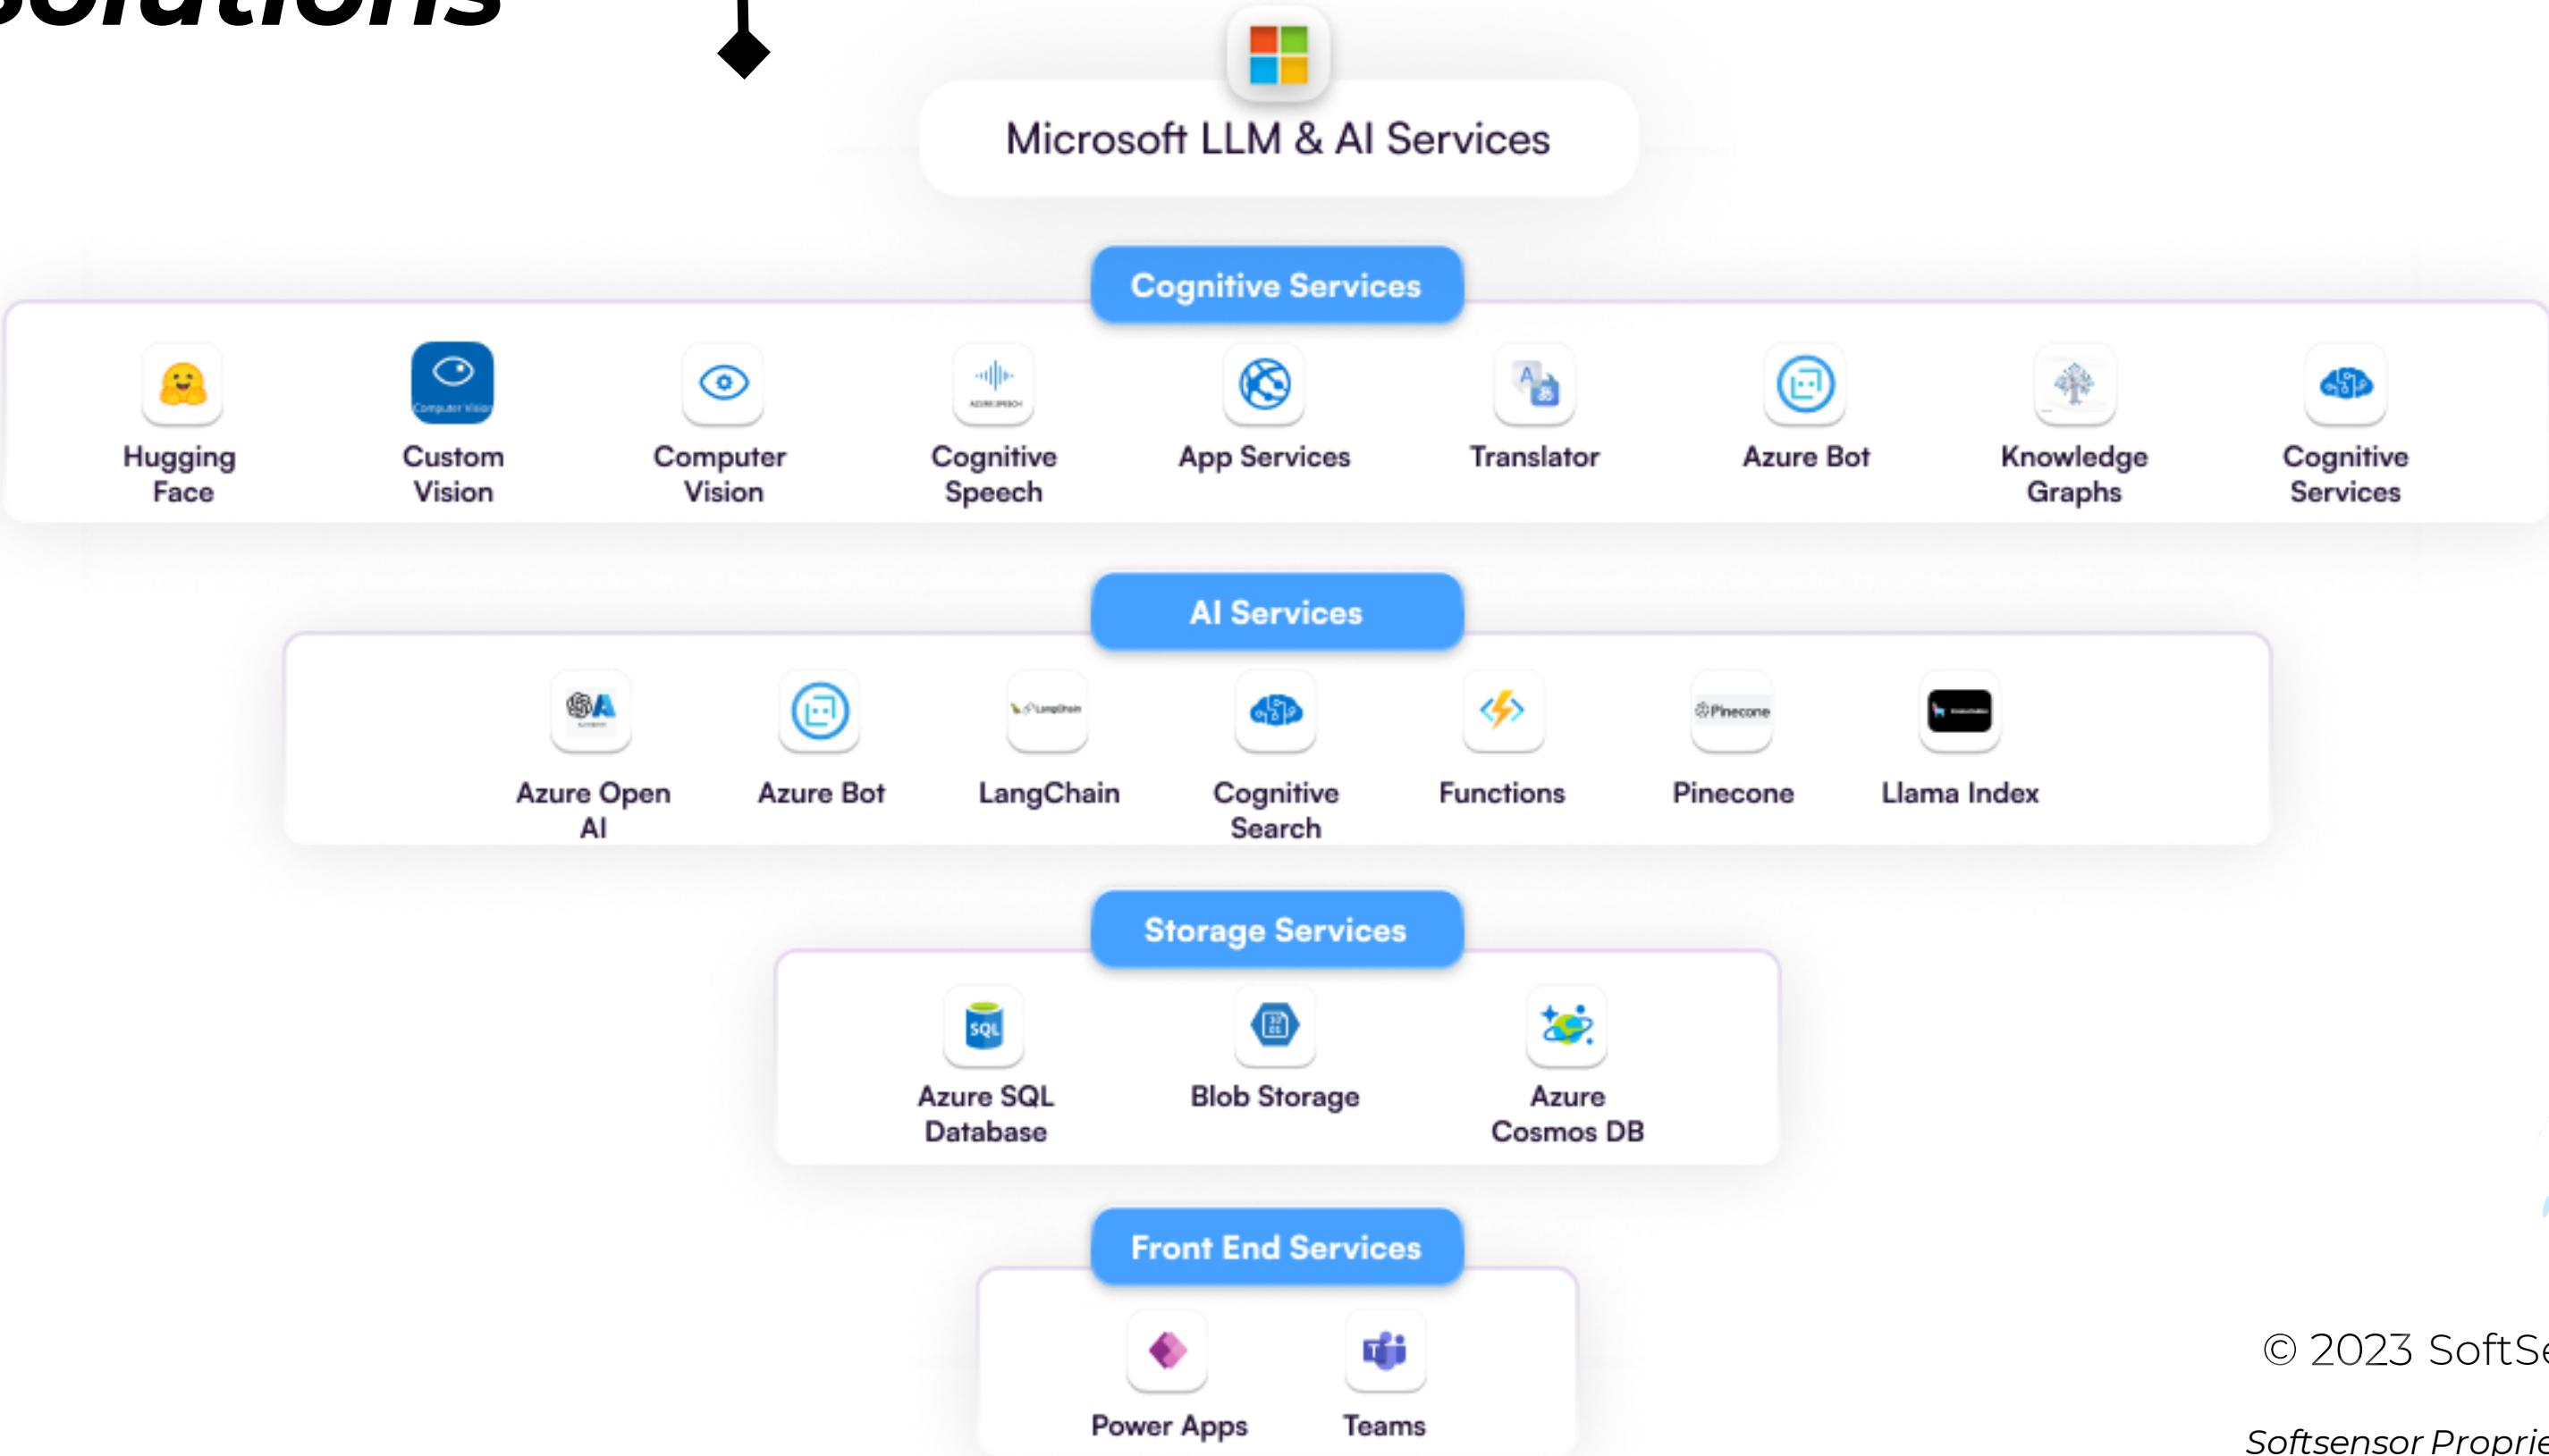

## Technical Architecture

- Azure cloud environment
- Langchain
- OpenAI/Hugging face
- Pinecone/chroma DB/Llama Indexing (for embedding)
- Streamlit or any front-end web app(for UI)

# Leveraging the power of LLM with *SoftsensorX*

## *Generative AI Solutions*

SoftsensorX is our technology framework for building the next-gen foundations for Gen AI Enterprises.

**Softsensor.ai**

Intelligence Implemented