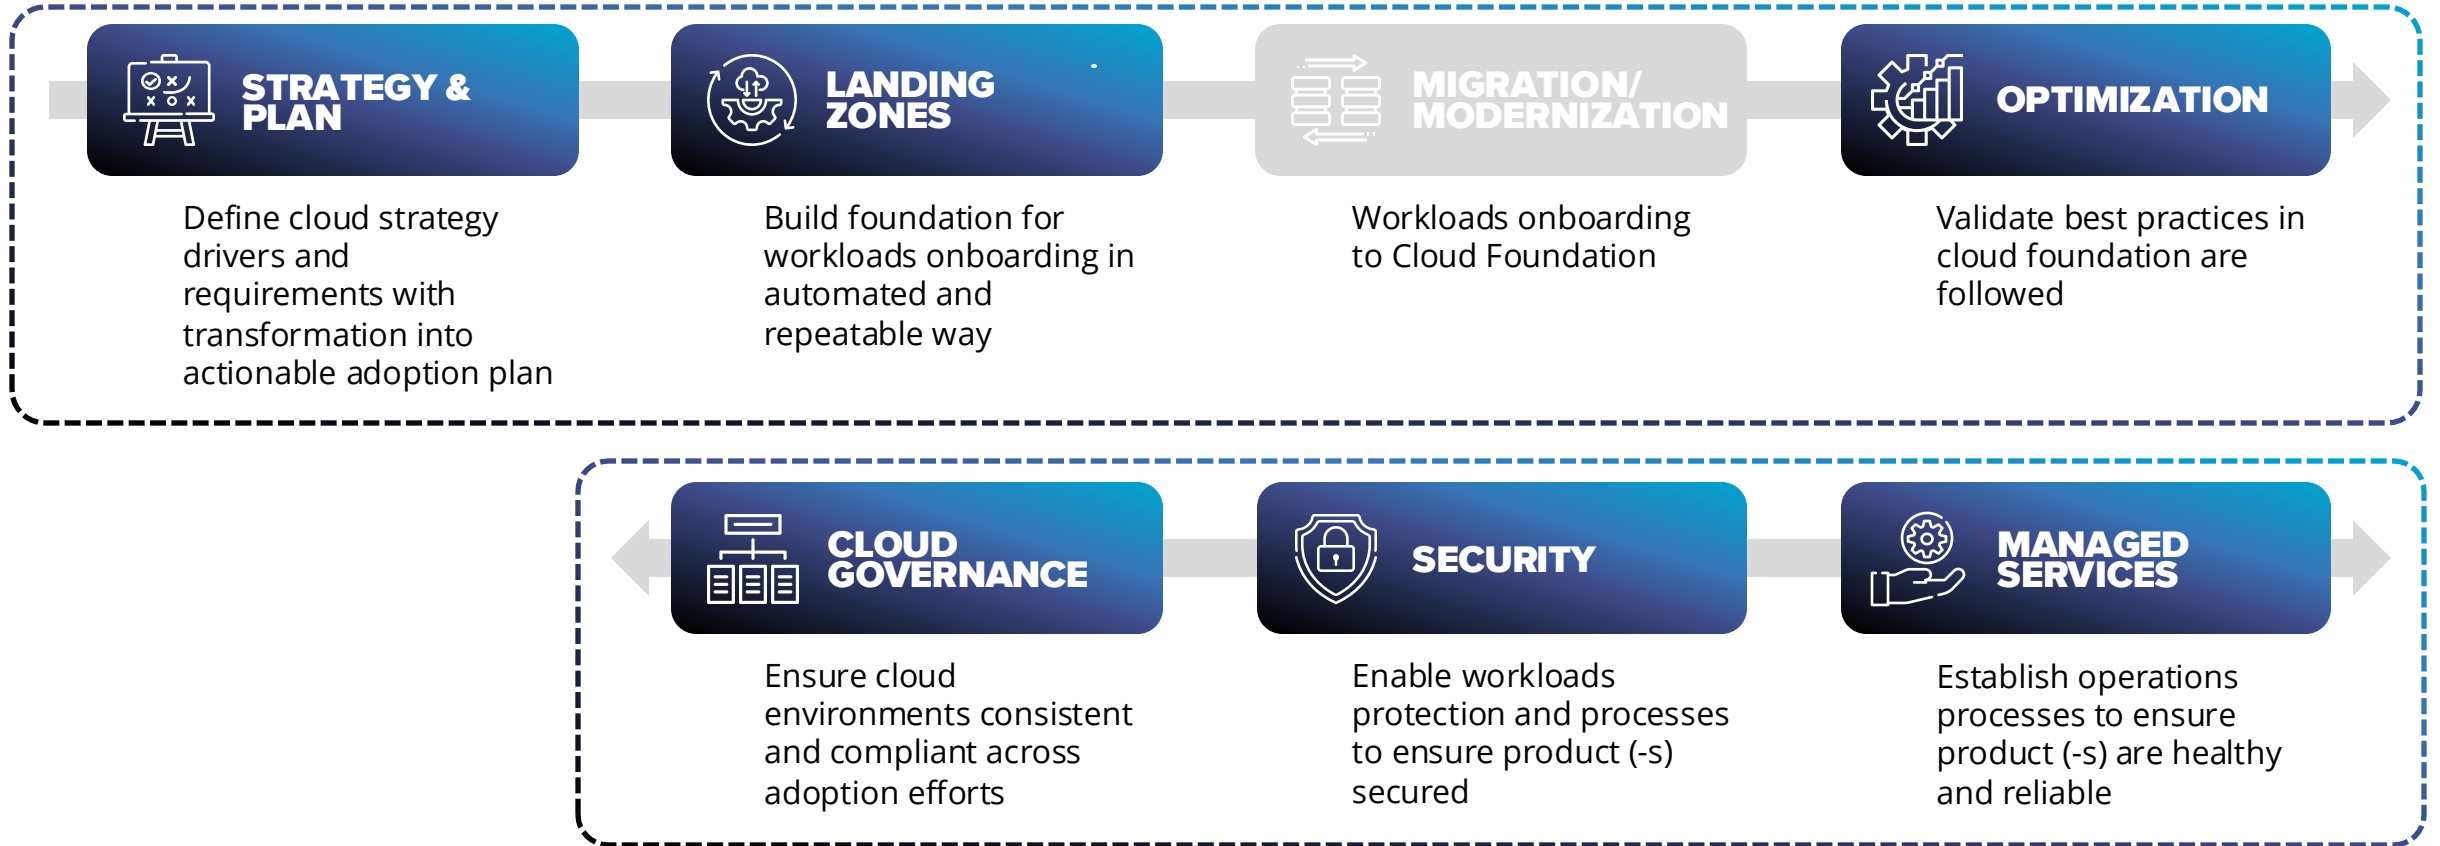

# WHAT DRIVES CLOUD ADOPTION INEFFICIENCY

**UNREALISTIC BIG-BANG  
APPROACH**

**LACK OF ATTENTION TO  
CLOUD „HIDDEN COSTS”**

**LACK OF ALIGNMENT  
BETWEEN CLOUD AND  
AGILE/DEVOPS  
TRANSFORMATION EFFORTS**

**LACK OF STRUCTURED  
MIGRATION PLANNING AND  
EXECUTION**

**LACK OF BUSINESS  
STAKEHOLDER  
ENGAGEMENT**

**IGNORING THE OPERATION  
MODEL AND REQUIRED  
PROCESSES**

**INADEQUATE MONITORING  
AND GOVERNANCE IN  
CLOUD MANAGEMENT**

**INEFFICIENT DATA  
MANAGEMENT AND  
GOVERNANCE PRACTICES**

**SECURITY „BOLTED ON” AS  
AN AFTERTHOUGHT RATHER  
THEN INCLUDED FROM THE  
GET-GO**

# CLOUD FOUNDATION CONCEPT