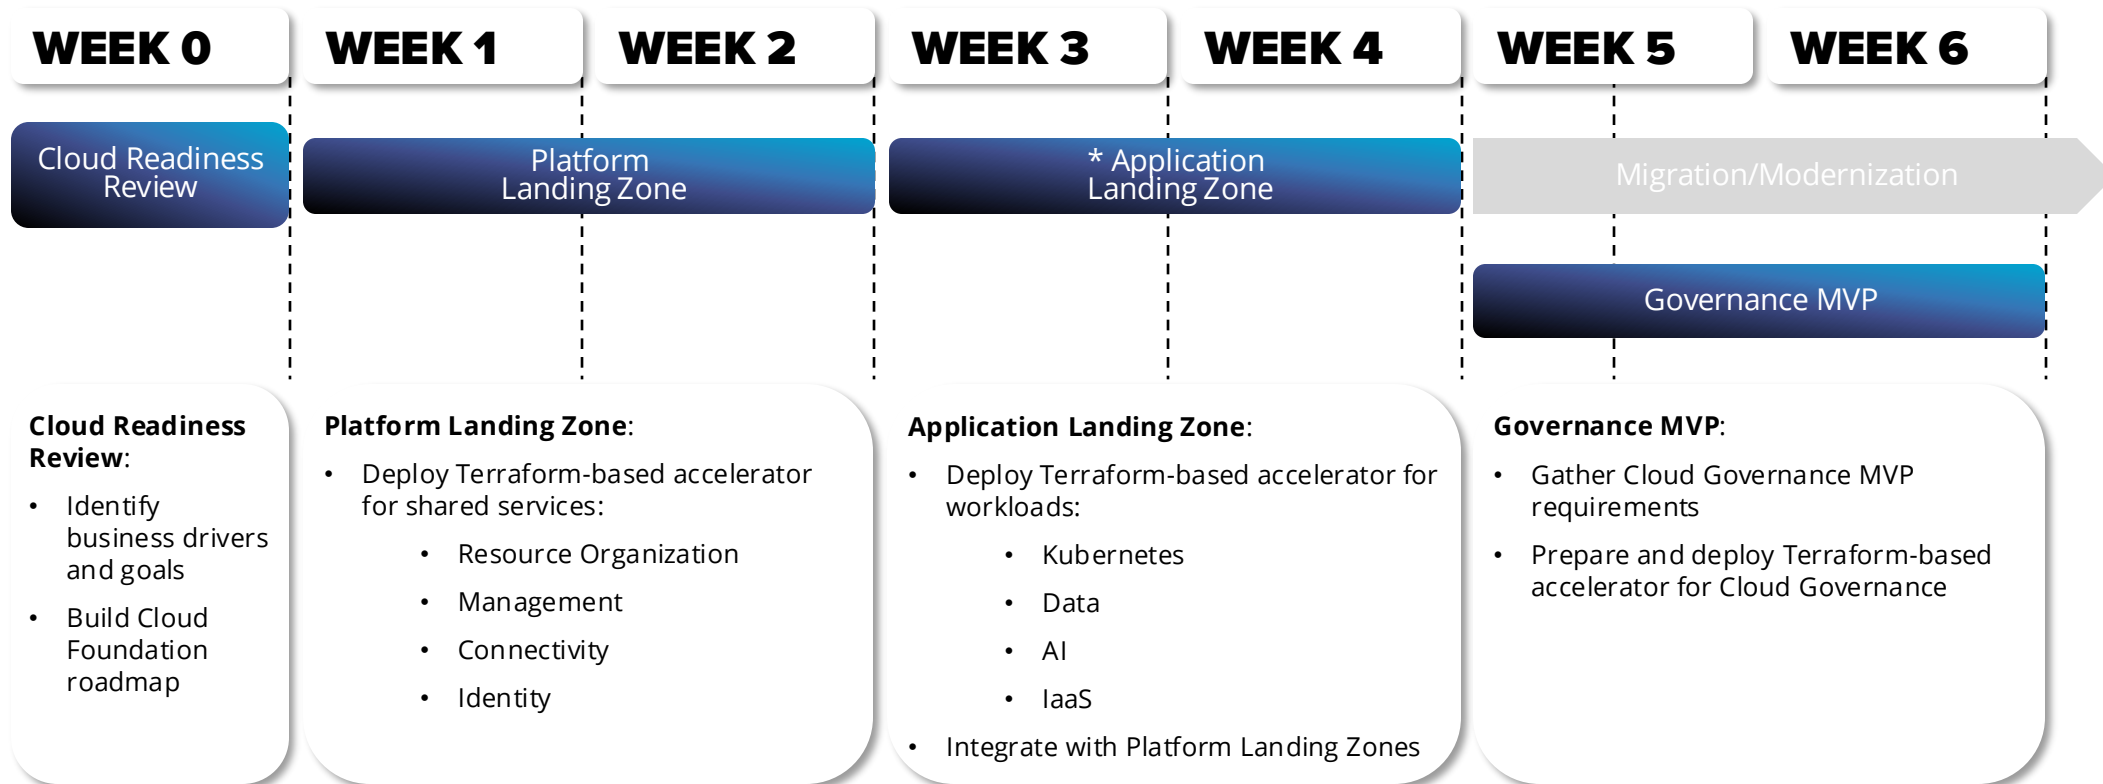

ACCELERATED CLOUD FOUNDATION ROADMAP

- Accelerator-based offerings with pre-defined design, fixed scope and deliverables

- Workloads onboarding initiatives, like Infrastructure Migration and/or Application Modernization Program. Out of cloud foundation's scope

* - Provided timeline is for one workload type's landing zone