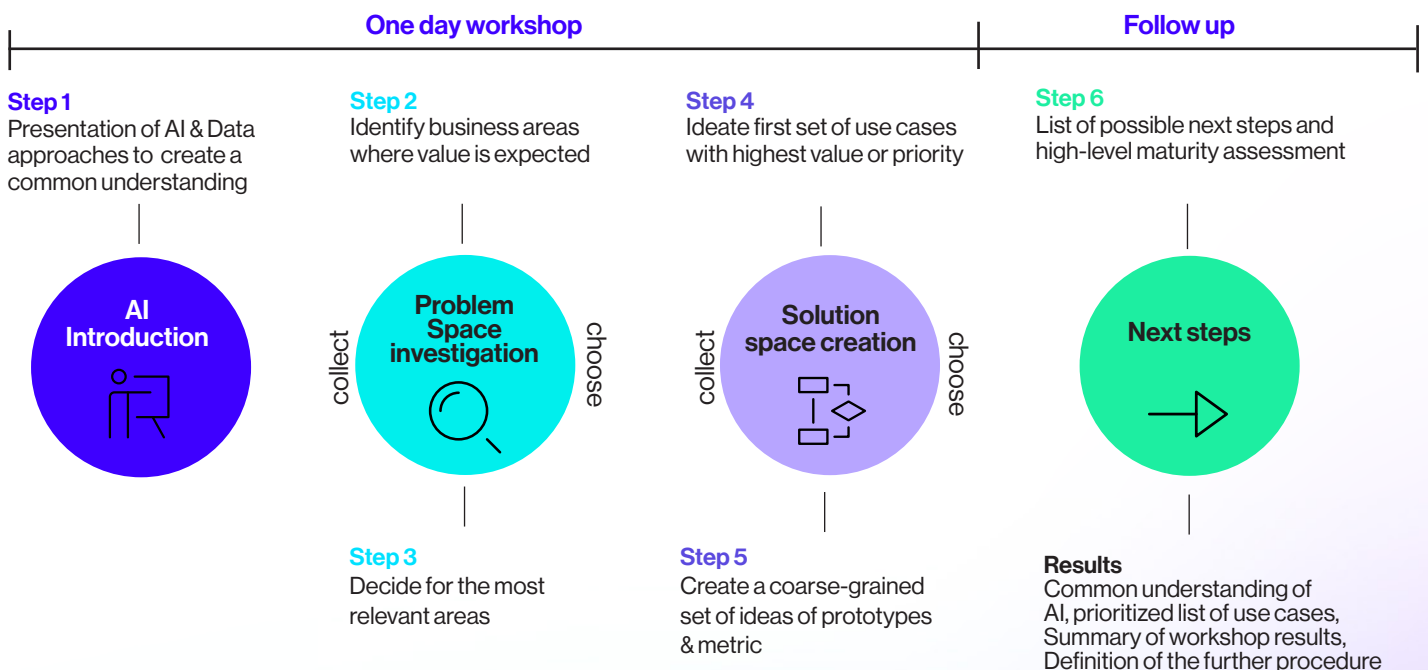

Explore  
Big Data and AI  
with SoftwareOne  
AI Envisioning  
Kick-off:  
2.800,00 Euro  
all-in

# AI Envision Workshop in a day

You are asking yourself how to use AI in your company to drive value? Which steps are necessary to become a data driven company? Then let's get started with the SoftwareOne AI Envisioning Kick-Off and explore together the chances of Big data and AI!

Together we will go through the different stages moderated and facilitated by experienced SoftwareOne consultants to get the same understanding of AI and align your stakeholders on common goals and visions. Part of this Kick-off will also be the identification of business areas where the biggest value is expected. And after choosing the most promising business areas use case generation will be started. As a result of this ideation phase meaningful rough ideas of prototypes will be created and metrics will be defined how to measure the value. Finally, there will be a short wrap up of which maturity is needed to work on your identified use cases and how SoftwareOne can support you getting ready.