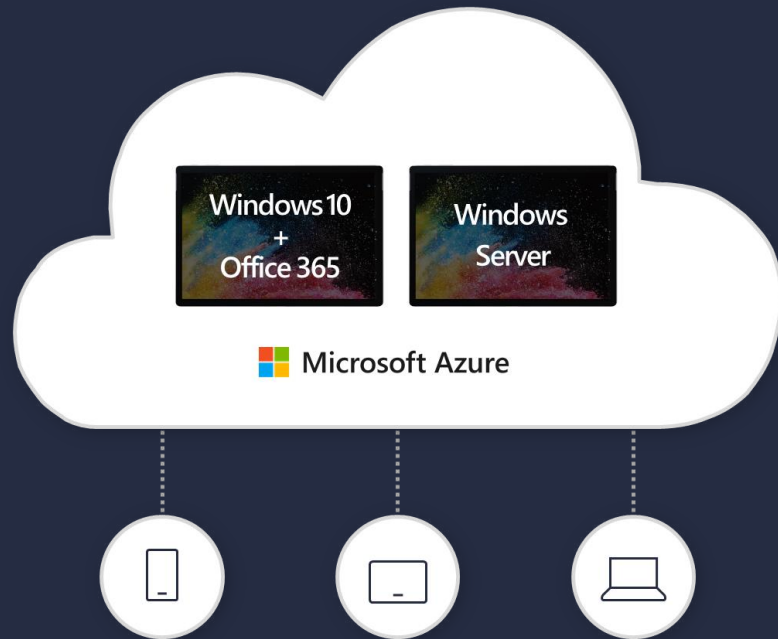

ENABLE OPTIMISATIONS FOR OFFICE 365 PROPLUS

- ☞ Utilise unique FSLogix technologies to deliver the best Office 365 ProPlus experience for your users