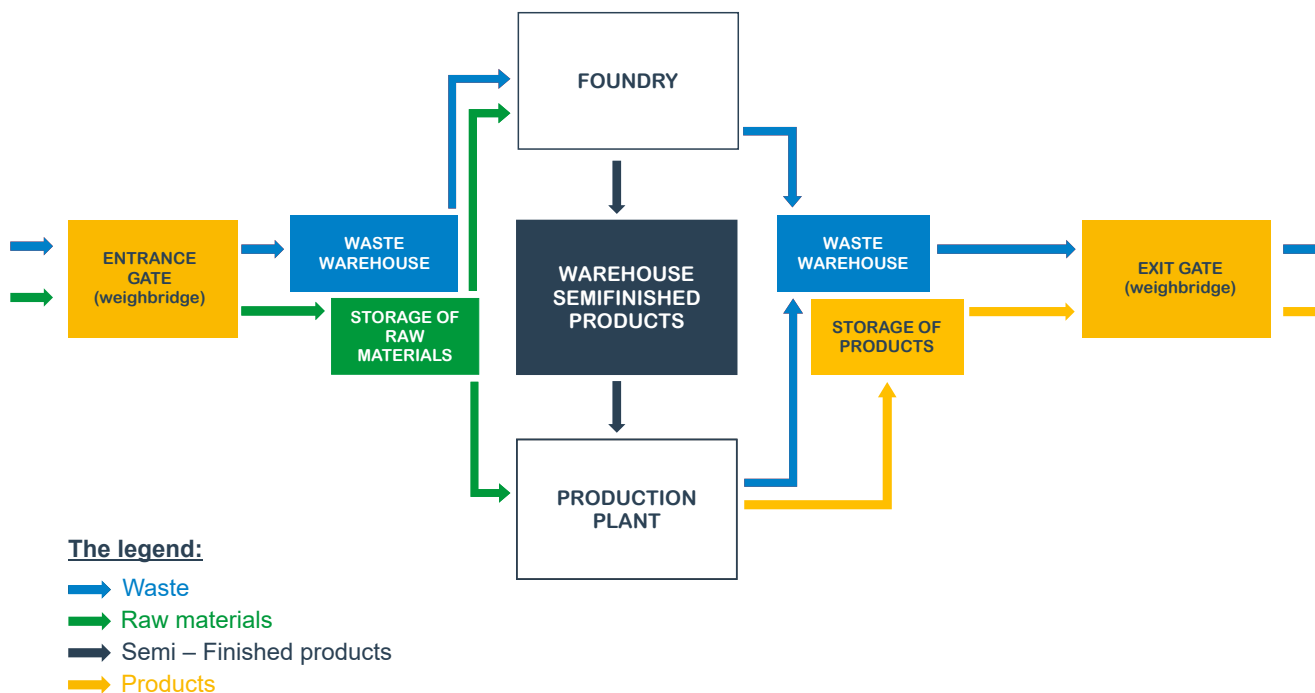

ENVIRA.INDUSTRY

Integrated ERP-class system for managing waste streams
in the waste management & recycling industry

- Control over processes against regulatory permissions, limits, etc.
- Documented waste operations (also with multimedia)
- Verification of waste compliance
- Track, automation and optimization of waste processing, recovery and disposal
- Easy access and analytics of all data records
- Automatic generation of regulatory statements & managerial reports
- Track of waste balancing and recovery in the plant

Exemplary processes mirrored in the system

Solwit **eko**

Solwit.eko Sp. z o.o.
80-298 Gdańsk, Poland
ul. Azymutalna 11
www.solwit-eko.com.

CONTACT US
FOR MORE INFORMATION:
solwiteko@solwit-eko.com