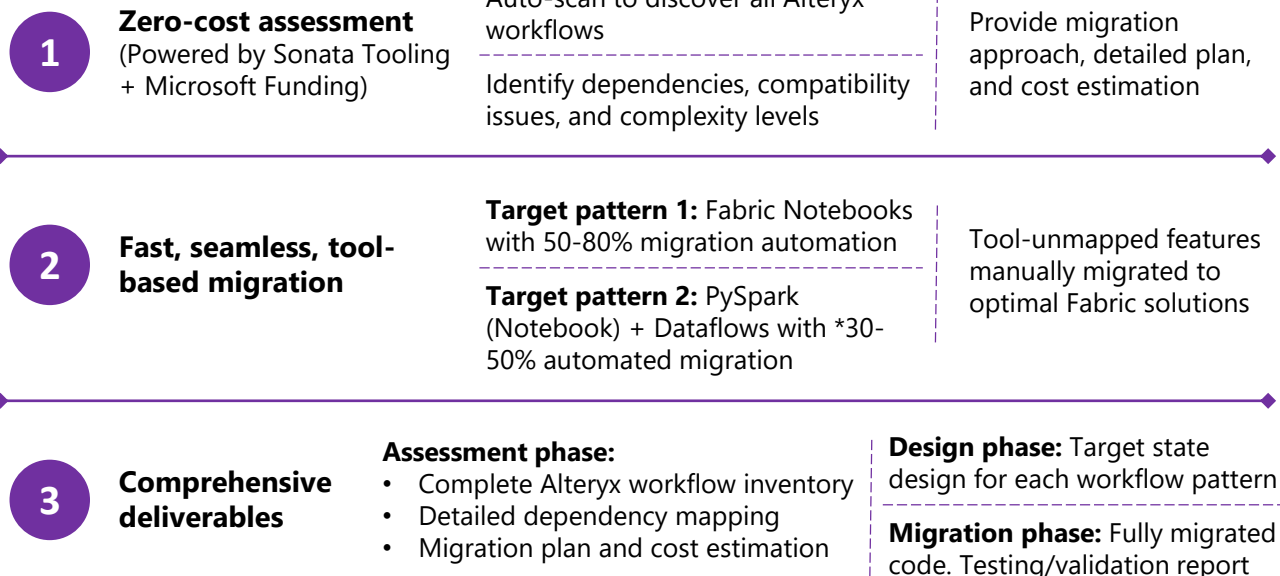

Sonata's unique migration approach

* Actual automation % depends on workflow complexity