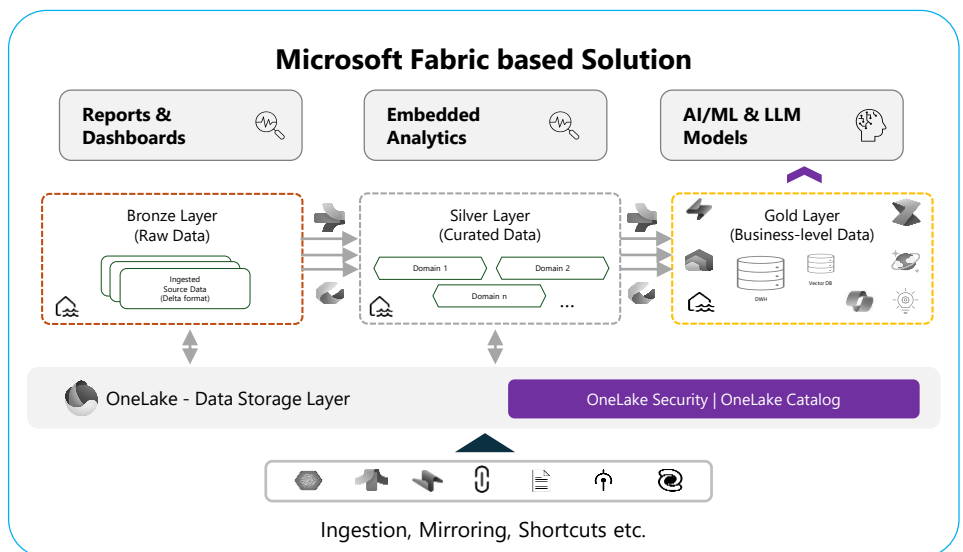

## Start with a **FREE** assessment – powered by Microsoft-funding

Migrate Alteryx workflows to Microsoft Fabric with **Sonata IntelliConvert** — an automated, AI-led modernization approach designed for enterprise-wide transformation. Unify analytics across business functions including operations, finance, sales, supply chain, and customer insights on a governed, cloud-scale platform.

Achieve up to **50% cost savings**, accelerate time to insight, and enable compliance-by-design with a future-ready data foundation.

**Start risk-free:** Eligible organizations can receive a **Microsoft-funded assessment** to identify Fabric-ready workflows and build a clear, phased modernization roadmap

## What changes?

<p><b>Unified analytics on Fabric</b> replace siloed, manual Alteryx workflows</p>	<b>1</b>	<p><b>Built-in compliance and traceability</b> replace audit-heavy, manual validation</p>	<b>2</b>
<p><b>Insight cycles shrink from weeks to hours</b>, eliminating handoffs and rework</p>	<b>3</b>		<b>4</b>
<p><b>Cloud-scale Spark and Delta Lake</b> remove limits on volume, velocity, and real-time data</p>	<b>5</b>	<p><b>GenAI copilots and data agents</b> extend analytics beyond dashboards to intelligent decisioning</p>	<b>6</b>
		<p><b>Lower licensing and infrastructure costs</b> through platform consolidation</p>	

## How IntelliConvert simplifies the migration to Fabric?

Sonata's IntelliConvert, co-developed with Microsoft, automates Alteryx-to-Fabric migration into a unified, AI-ready data platform through:

- Auto-discovery
- Smart mapping
- Automated conversion
- Built-in validation