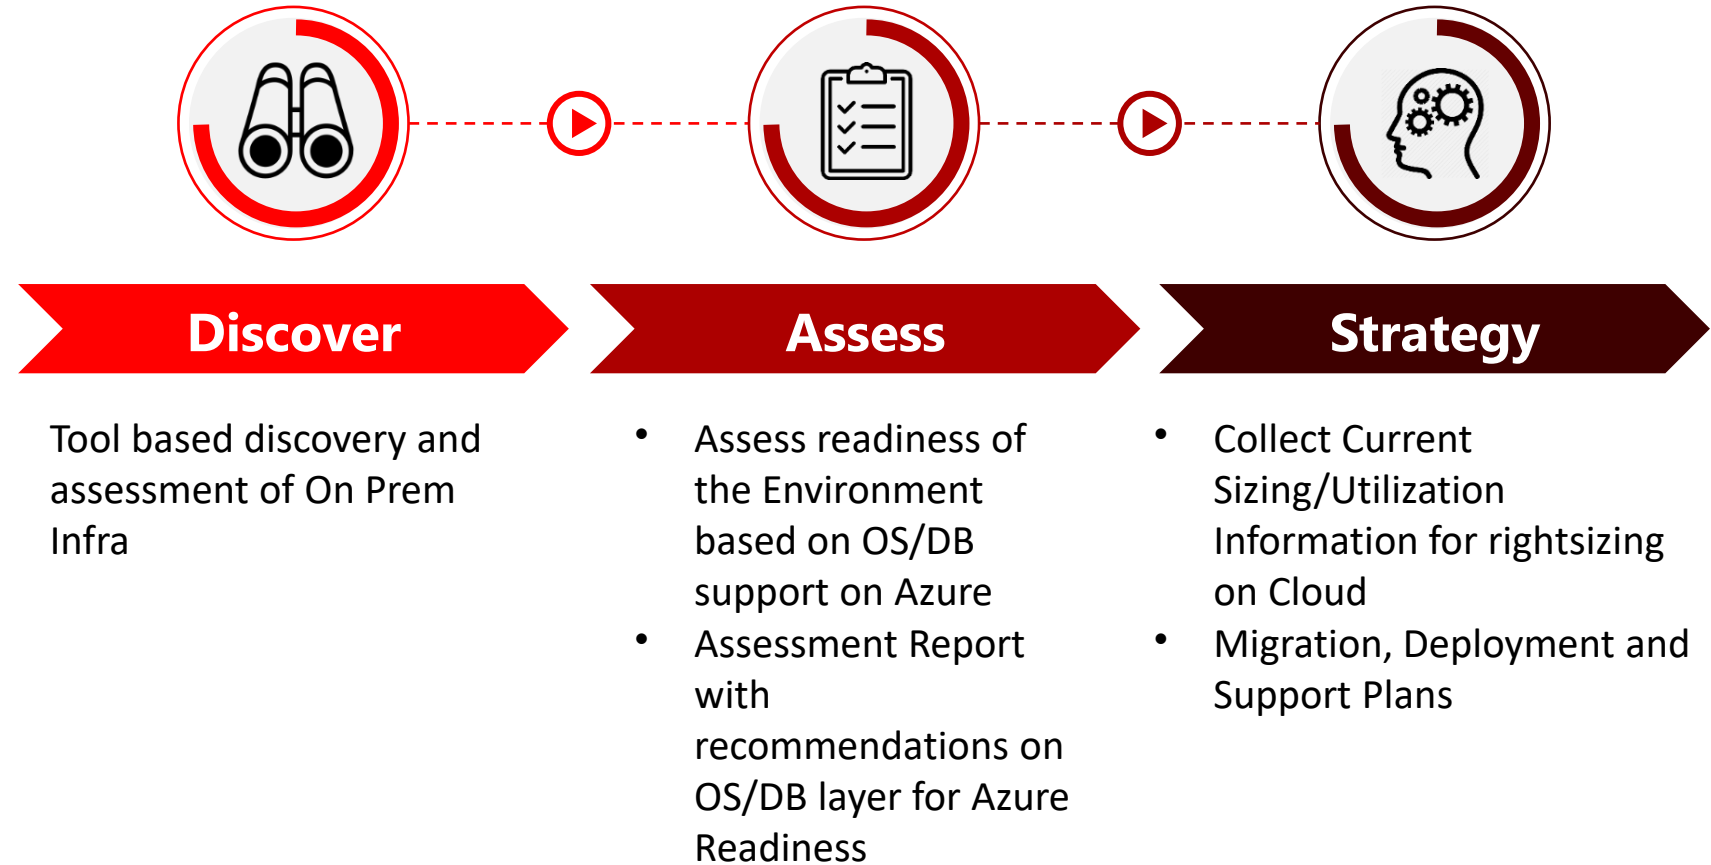

Secure & Automate

- Secure Infra using Inbuilt tools, Cloud appliances and third party tools
- Security Assessment & Cloud Best Practices
- Azure Native & 3rd party peripheral & endpoint Security
- Runbooks for automating administrative

- Modern Data Centre Assessment
- Application Modernization Assessment
- Data Assessment
- Security Assessment
- Migration Risk Assessment

Migration & Modernization

- Designing Azure Architecture (Topology)
- Setting up Hybrid architectures
- Creating High Availability and Resilient Infrastructure
- Migrating on-premise Infrastructure to Azure using native Azure Migration tools
- Migration of Workload (Lift and Shift) & Rehosting Windows servers on Azure
- Azure Landing Zone Readiness
- Rehosting, Refactoring, Rearchitecting & Migrating databases like Microsoft SQL Server, MySQL, PostgreSQL, Cosmos DB & MariaDB
- Setting up Disaster Recovery and Business Continuity
- Taking up Biz Apps on Cloud
- Platform and Data Re-engineering