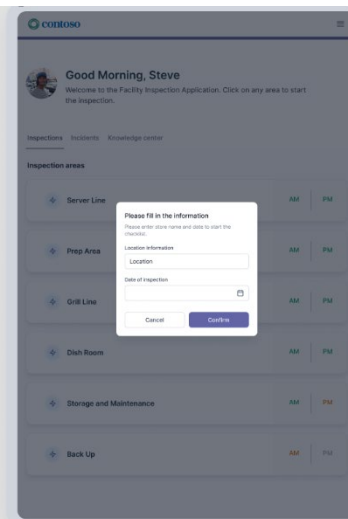

About Spyglass MTG- A Women Owned/Women Led Company

For over 15 years, we've closely partnered with Microsoft to bring their vast and expanding suite of enterprise solutions to our clients. We leverage proven methodologies, migration tools and expert consultants to architect, build, deploy, migrate to, and manage Microsoft solutions. Whether you are deploying or upgrading M365, implementing Azure, deploying Teams, building a SharePoint Site, developing a Security or Governance Model, designing a Modern Warehouse or BI Solution, or developing AI apps on the Power Platform, we can help!