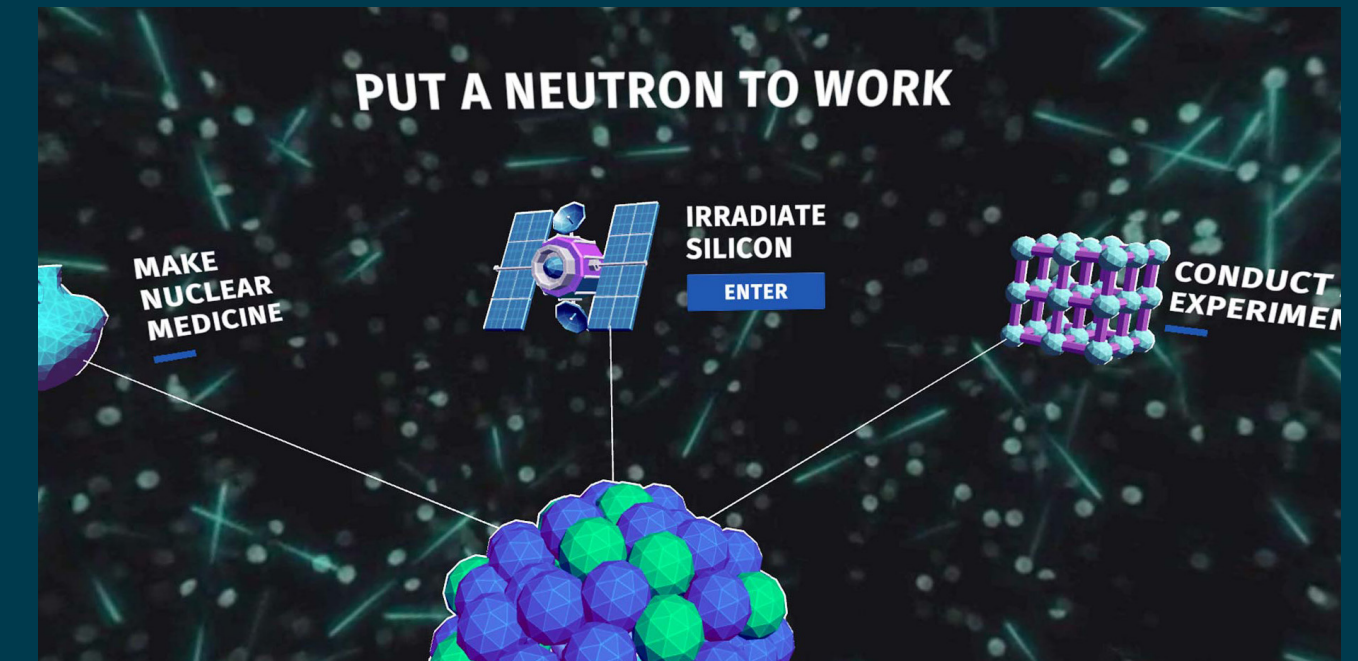

Delivering a cinematic-style shared VR experience- ANSTO VR is **regularly broadcast to large groups** across their learning centres, events and expos.

The industry-wide positive response along with increased student engagement has led to additional VR & AR content being commissioned.

➤ **Lecture Learner**