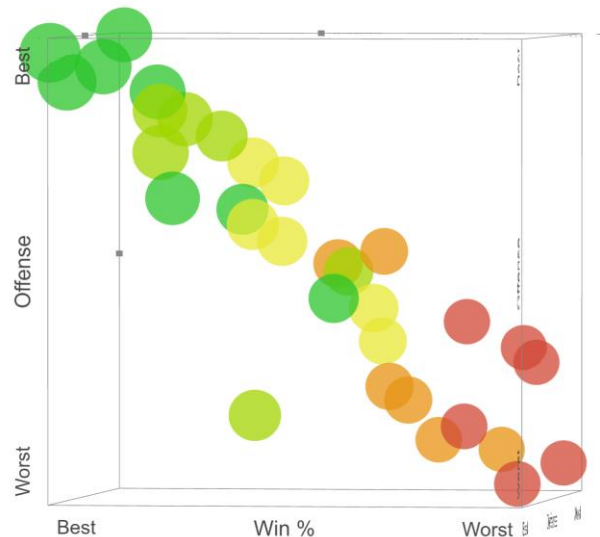

- With Ainstein, fans can follow their favorite Leagues, Teams and Players in Cubes, enjoying a gamified fun factor and new level of participation.
- Investors can elevate their game too. Cubes provide personalized guidance and greatly simplify understanding of complex market dynamics, always conflict-free. Investors can see how they are positioned and trust their own Portfolios, all in Cubes.
- Executive Management can benefit from Ainstein's AI-Level risk insights too, while simplifying collaboration up and down the organization, in Sports, Digital Payments, Media, Finance and Compliance.

Ainstein is an AI phenomenon, "taking the work out" to make insights easy and effective, seeing insights others miss, testing conclusions and forecasts and always able to answer the most important question behind any decision: "Why?"

- Ainstein brings a native understanding of the transformative effects of AI, strategic knowledge that can provide competitive advantages in multiple verticals.

Ainstein Cubes provide for Universal Excellence in Decision Making

Ainstein Sports Cube - NFL Excellence

Ainstein supports smart decisions and choices.

With Ainstein - Patterns are revealed.

- **Best-in-class decisions are increasingly crucial for success.**
- **Ainstein is traceable and fully transparent, validated and empirical.**
- **Cloud Based - on Azure - sold direct plus via VARs and Microsoft.**

Join the AI Innovation Revolution at www.AinsteinAI.com

Custom Partner Integrations by invitation.

Ainstein is a Microsoft ISV.

Ainstein's Buy-vs.-Build AI Solutions are also available to Licensees and VARs at Microsoft Partner Center.

Learn more at contact@AinsteinAI.com