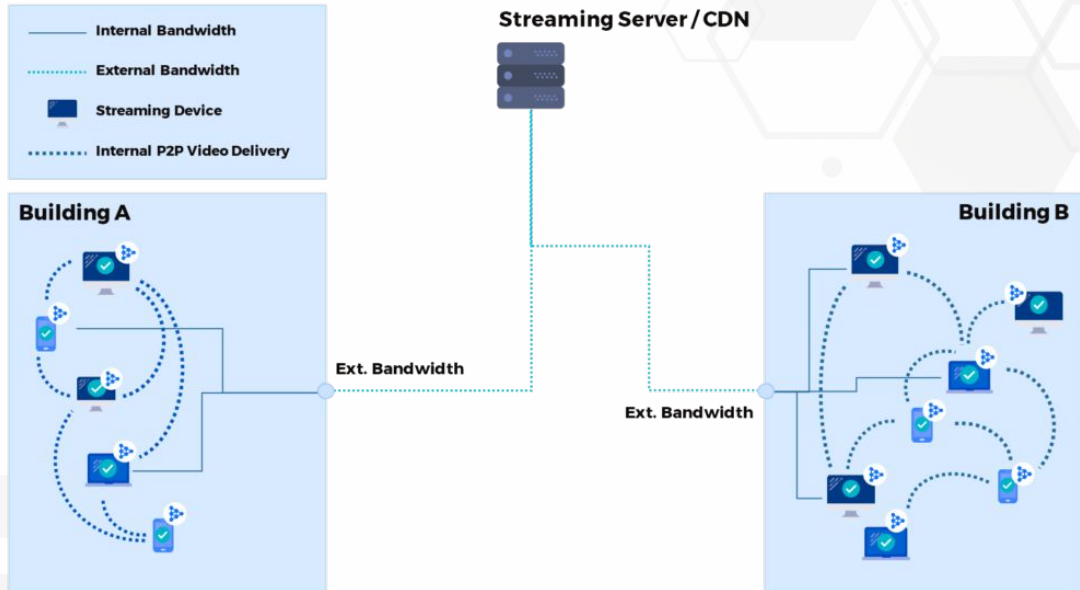

Scalability is almost impossible as network bandwidth restrictions are hard to overcome.

Introducing StriveCast

The next generation enterprise video delivery software - **solving all three problems of Enterprise Webcasting at once.**

Enterprise Webcasting with StriveCast

Reliable & Stable

Software defined P2P network offloads hardware.

Better Quality

Users have multiple data sources to get content.

Unlimited Scalability

The more users are online, the better the performance.

One Platform. All the Features You Need.

100% WebRTC P2P eCDN

Software defined P2P network offloads hardware.

Easy Cloud Platform Access

SaaS platform model for quick & easy onboarding.

Real-Time Analytics