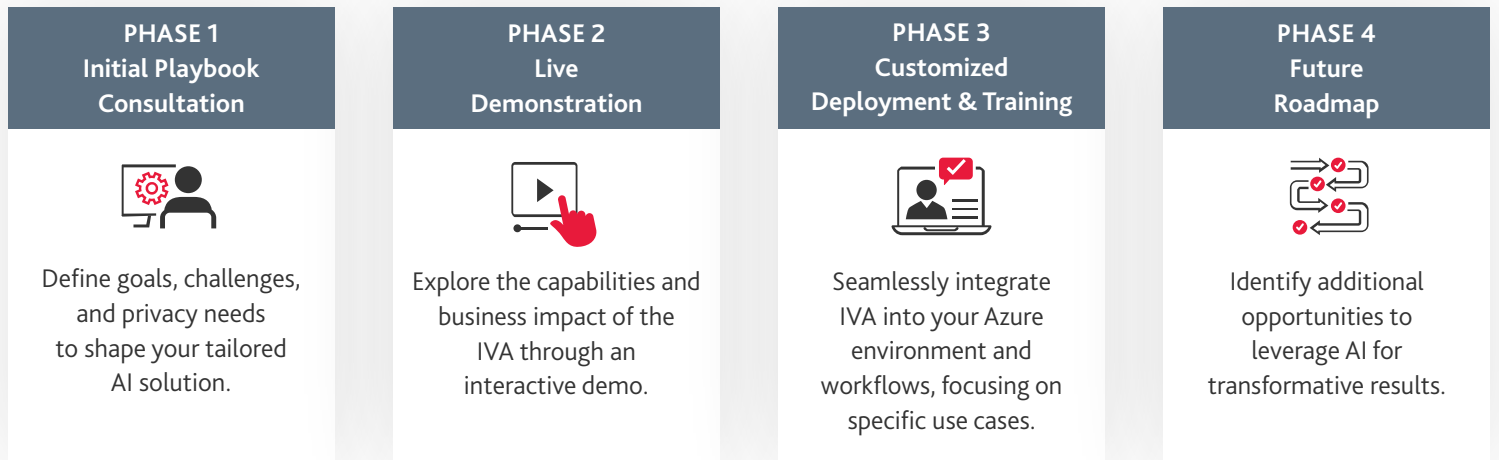

POTENTIAL BUSINESS APPLICATIONS

- **Next-Gen Search with SharePoint:** Automatically monitor and generate AI-assisted search capabilities for SharePoint libraries.
- **Automated Document Creation:** Leverage AI to populate templates with key insights from scanned libraries or uploaded files.
- **Natural Language Data Queries:** Ask questions in plain language and receive formatted insights, eliminating the need for technical database queries.
- **Custom AI Assistants:** Empower teams to manage document and mailbox queries efficiently, fostering innovation and self-service.

ACCELERATED IMPLEMENTATION 4-WEEK DEPLOYMENT PLAN:

WHY CHOOSE BDO DIGITAL?

As a trusted Microsoft Partner and 2024 Partner of the Year, BDO Digital combines deep industry knowledge with end-to-end technology solutions. We prioritize measurable outcomes, helping businesses thrive through innovative AI applications. Take the first step toward transforming your organization with enterprise-grade AI.

BDO Digital, LLC is a Delaware limited liability company, and a wholly-owned subsidiary of BDO USA, P.C.

BDO USA, P.C., a Virginia professional corporation, is the U.S. member of BDO International Limited, a UK company limited by guarantee, and forms part of the international BDO network of independent member firms. BDO is the brand name for the BDO network and for each of the BDO Member Firms. For more information on BDO Digital, LLC please visit: www.bdodigital.com.

Material discussed is meant to provide general information and should not be acted on without professional advice tailored to your needs.

© 2025 BDO USA, P.C. All rights reserved. www.bdo.com