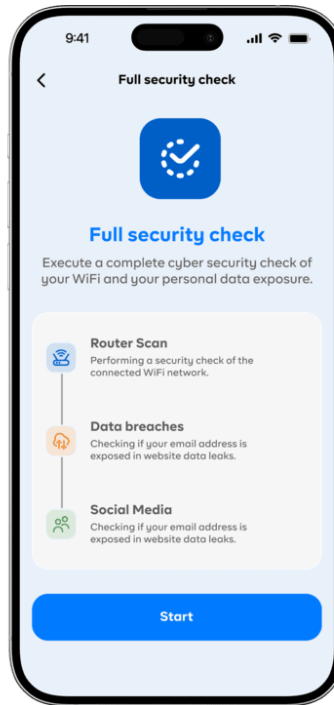

Explanation Document for SYBA App and APIs

Overview

SYBA is a comprehensive online platform designed to enhance your digital security and privacy. The website offers various tools and services to help users protect their personal information, monitor their online presence, and ensure their data is secure.

Key Features

Home Screen Overview

The home screen of SYBA provides a user-friendly interface with several key features:

1. **Current Wi-Fi:** Displays the current Wi-Fi network you are connected to (e.g., D-Link 2044). You can click on "Show Info >" to get more details about the network.

2. **High Security Level:** Indicates that the platform maintains a high level of security to protect your data.
3. **Data Breach:** This feature allows you to verify if your email address has been leaked from any websites. It helps you stay informed about potential security breaches.
4. **Social Media Monitoring:** SYBA can monitor where your username is used on social media and other websites. This helps you keep track of your online presence and detect any unauthorized use of your identity.
5. **Data Deletion:** Discover if your personal information is exposed online and remove it with ease. This feature is crucial for maintaining your privacy and reducing the risk of identity theft.
6. **Full Security Check:** SYBA offers a comprehensive security check to ensure all aspects of your digital life are secure. You can start this check by clicking on "Start Now."

Navigation

The bottom navigation bar provides easy access to different sections of the website:

- **Home:** Returns you to the main screen.
- **Insure:** Likely related to insurance options for your digital security.
- **Router:** Possibly related to router security settings or monitoring.
- **Data:** Focuses on data security and privacy.
- **Social:** Centers around social media monitoring and security.