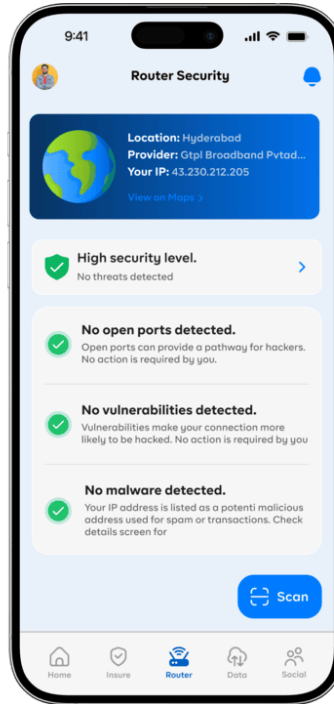

Explanation Document for SYBA App and APIs

Overview

SYBA is a comprehensive online platform designed to enhance your digital security and privacy. The website offers various tools and services to help users protect their personal information, monitor their online presence, and ensure their data is secure.

Key Features

Home Screen Overview

The home screen of SYBA provides a user-friendly interface with several key features:

1. **Current Wi-Fi:** Displays the current Wi-Fi network you are connected to (e.g., D-Link 2044). You can click on "Show Info >" to get more details about the network.

2. **High Security Level:** Indicates that the platform maintains a high level of security to protect your data.
3. **Data Breach:** This feature allows you to verify if your email address has been leaked from any websites. It helps you stay informed about potential security breaches.
4. **Social Media Monitoring:** SYBA can monitor where your username is used on social media and other websites. This helps you keep track of your online presence and detect any unauthorized use of your identity.
5. **Data Deletion:** Discover if your personal information is exposed online and remove it with ease. This feature is crucial for maintaining your privacy and reducing the risk of identity theft.
6. **Full Security Check:** SYBA offers a comprehensive security check to ensure all aspects of your digital life are secure. You can start this check by clicking on "Start Now."

Navigation

The bottom navigation bar provides easy access to different sections of the website:

- **Home:** Returns you to the main screen.
- **Insure:** Likely related to insurance options for your digital security.
- **Router:** Possibly related to router security settings or monitoring.
- **Data:** Focuses on data security and privacy.
- **Social:** Centers around social media monitoring and security.