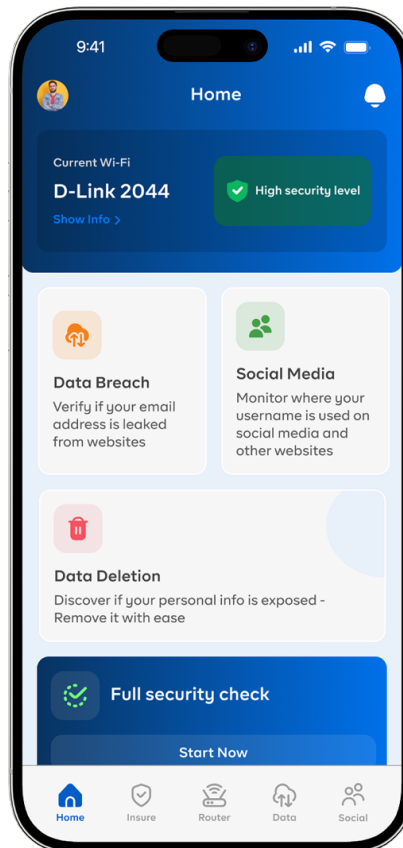

Explanation Document for SYBA App and APIs

Overview

SYBA is a comprehensive online platform designed to enhance your digital security and privacy. The website offers various tools and services to help users protect their personal information, monitor their online presence, and ensure their data is secure.

Key Features

Home Screen Overview

The home screen of SYBA provides a user-friendly interface with several key features:

1. **Current Wi-Fi:** Displays the current Wi-Fi network you are connected to (e.g., D-Link 2044). You can click on "Show Info >" to get more details about the network.

2. **High Security Level:** Indicates that the platform maintains a high level of security to protect your data.
3. **Data Breach:** This feature allows you to verify if your email address has been leaked from any websites. It helps you stay informed about potential security breaches.
4. **Social Media Monitoring:** SYBA can monitor where your username is used on social media and other websites. This helps you keep track of your online presence and detect any unauthorized use of your identity.
5. **Data Deletion:** Discover if your personal information is exposed online and remove it with ease. This feature is crucial for maintaining your privacy and reducing the risk of identity theft.
6. **Full Security Check:** SYBA offers a comprehensive security check to ensure all aspects of your digital life are secure. You can start this check by clicking on "Start Now."

Navigation

The bottom navigation bar provides easy access to different sections of the website:

- **Home:** Returns you to the main screen.
- **Insure:** Likely related to insurance options for your digital security.
- **Router:** Possibly related to router security settings or monitoring.
- **Data:** Focuses on data security and privacy.
- **Social:** Centers around social media monitoring and security.