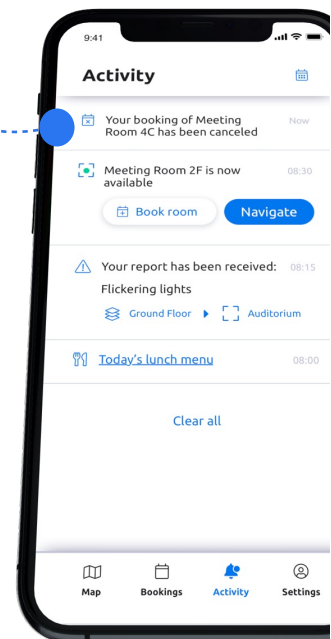

› CONTACT US
info@synapseslab.com