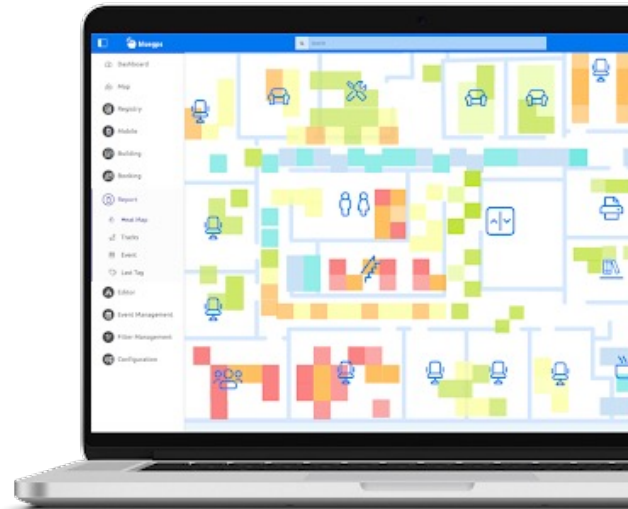

Our easy-to-configure location intelligence software can deliver a personalized experience at scale, on a cloud or on-premise architecture, by using the best location technology.

› CONTACT US
info@synapseslab.com

ALL-IN-ONE LOW CODE PLATFORM

➤ REDUCE TIME TO MARKET

Hands-on help from Location experts and developers.

Our consultants work directly with you to provide organizational or technical enablement.

INSTANT SETUP

ALL-IN-ONE LOW CODE PLATFORM

› LOCATION MADE EASY

Search for and add destinations. Follow your routes, receive alerts and incoming messages from the field in real time. Quickly respond to new requirements by understanding where resources are.

› SEE WHERE THINGS HAPPEN

Analyze detailed incident maps. Generate alerts when something goes wrong.

BlueGPS is available for iOS and Android.

› DATA FROM MULTIPLE SOURCES

COMBINE DATA FROM VARIOUS SOURCES AND FORMATS.