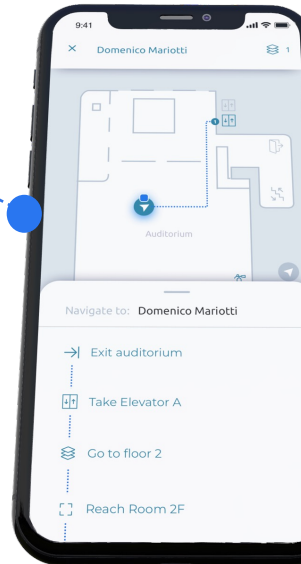

GET A COMPLETE SET OF FEATURES WITHOUT ANY CODE

DATA VISUALIZATION

MAP MANAGER

CUSTOM EVENT

ALARM EDITOR

AND MANY MORE