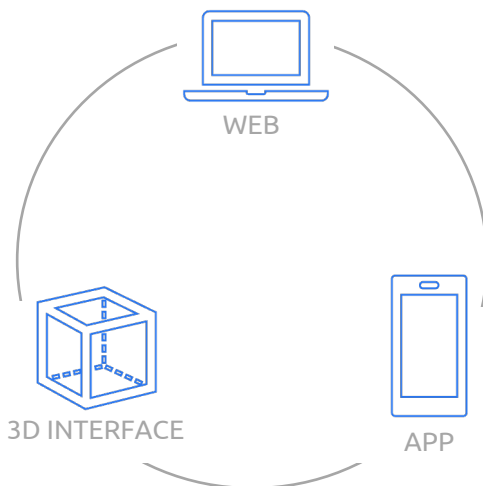

ALL-IN-ONE LOW CODE PLATFORM

POWERED BY  Synapses

The Synapses logo consists of a blue geometric shape made of overlapping lines, resembling a stylized 'S' or a network diagram.

ALL-IN-ONE LOW CODE PLATFORM

GET A COMPLETE SET OF FEATURES WITHOUT ANY CODE

DATA VISUALIZATION

MAP MANAGER

CUSTOM EVENT

ALARM EDITOR

AND MANY MORE

ALL-IN-ONE LOW CODE PLATFORM

› CREATE BETTER SOFTWARE FASTER

Our easy-to-configure location intelligence software can deliver a personalized experience at scale, on a cloud or on-premise architecture, by using the best location technology.

› CONTACT US
info@synapseslab.com

ALL-IN-ONE LOW CODE PLATFORM

➤ REDUCE TIME TO MARKET

Hands-on help from Location experts and developers.

Our consultants work directly with you to provide organizational or technical enablement.

INSTANT SETUP