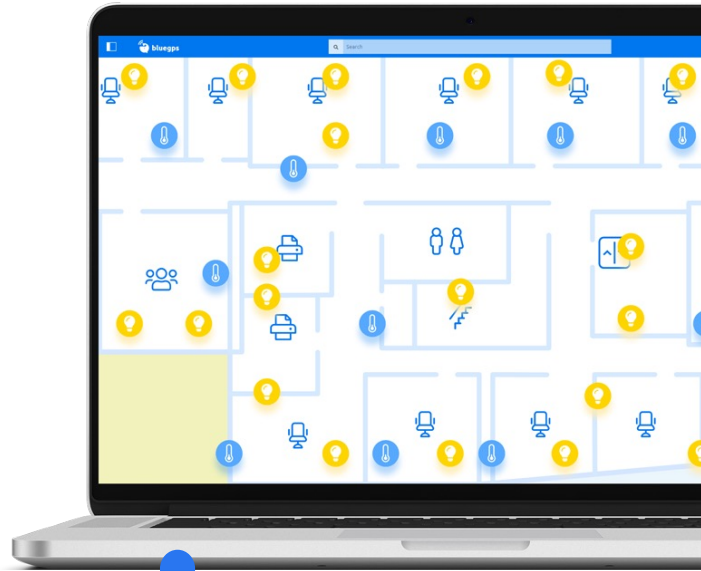

GET A COMPLETE SET OF FEATURES WITHOUT ANY CODE

DATA VISUALIZATION

MAP MANAGER

CUSTOM EVENT

ALARM EDITOR

AND MANY MORE

ALL-IN-ONE LOW CODE PLATFORM

› CREATE BETTER SOFTWARE FASTER

Our easy-to-configure location intelligence software can deliver a personalized experience at scale, on a cloud or on-premise architecture, by using the best location technology.

› CONTACT US
info@synapseslab.com

ALL-IN-ONE LOW CODE PLATFORM

➤ REDUCE TIME TO MARKET

Hands-on help from Location experts and developers.

Our consultants work directly with you to provide organizational or technical enablement.

INSTANT SETUP

ALL-IN-ONE LOW CODE PLATFORM

› LOCATION MADE EASY

Search for and add destinations. Follow your routes, receive alerts and incoming messages from the field in real time. Quickly respond to new requirements by understanding where resources are.