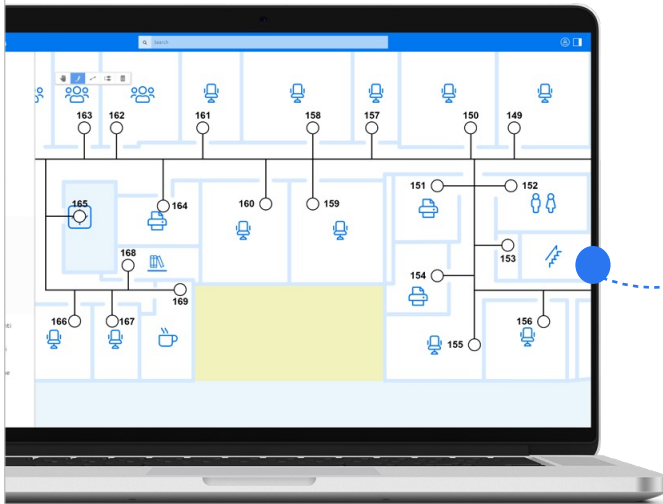

ALL-IN-ONE LOW CODE PLATFORM

POWERED BY  Synapses

The Synapses logo consists of a blue geometric shape made of overlapping lines, resembling a stylized 'S' or a network diagram.

ALL-IN-ONE LOW CODE PLATFORM

LOCATION INTELLIGENCE FOR YOUR BUSINESS

Turns location data into efficient routes, optimizes your space, streamlines storage management and strategic site planning. Businesses everywhere can use position to make decisions that increase revenue and drive business performance.

ALL-IN-ONE LOW CODE PLATFORM

› LOCATION MADE EASY

Search for and add destinations. Follow your routes, receive alerts and incoming messages from the field in real time. Quickly respond to new requirements by understanding where resources are.