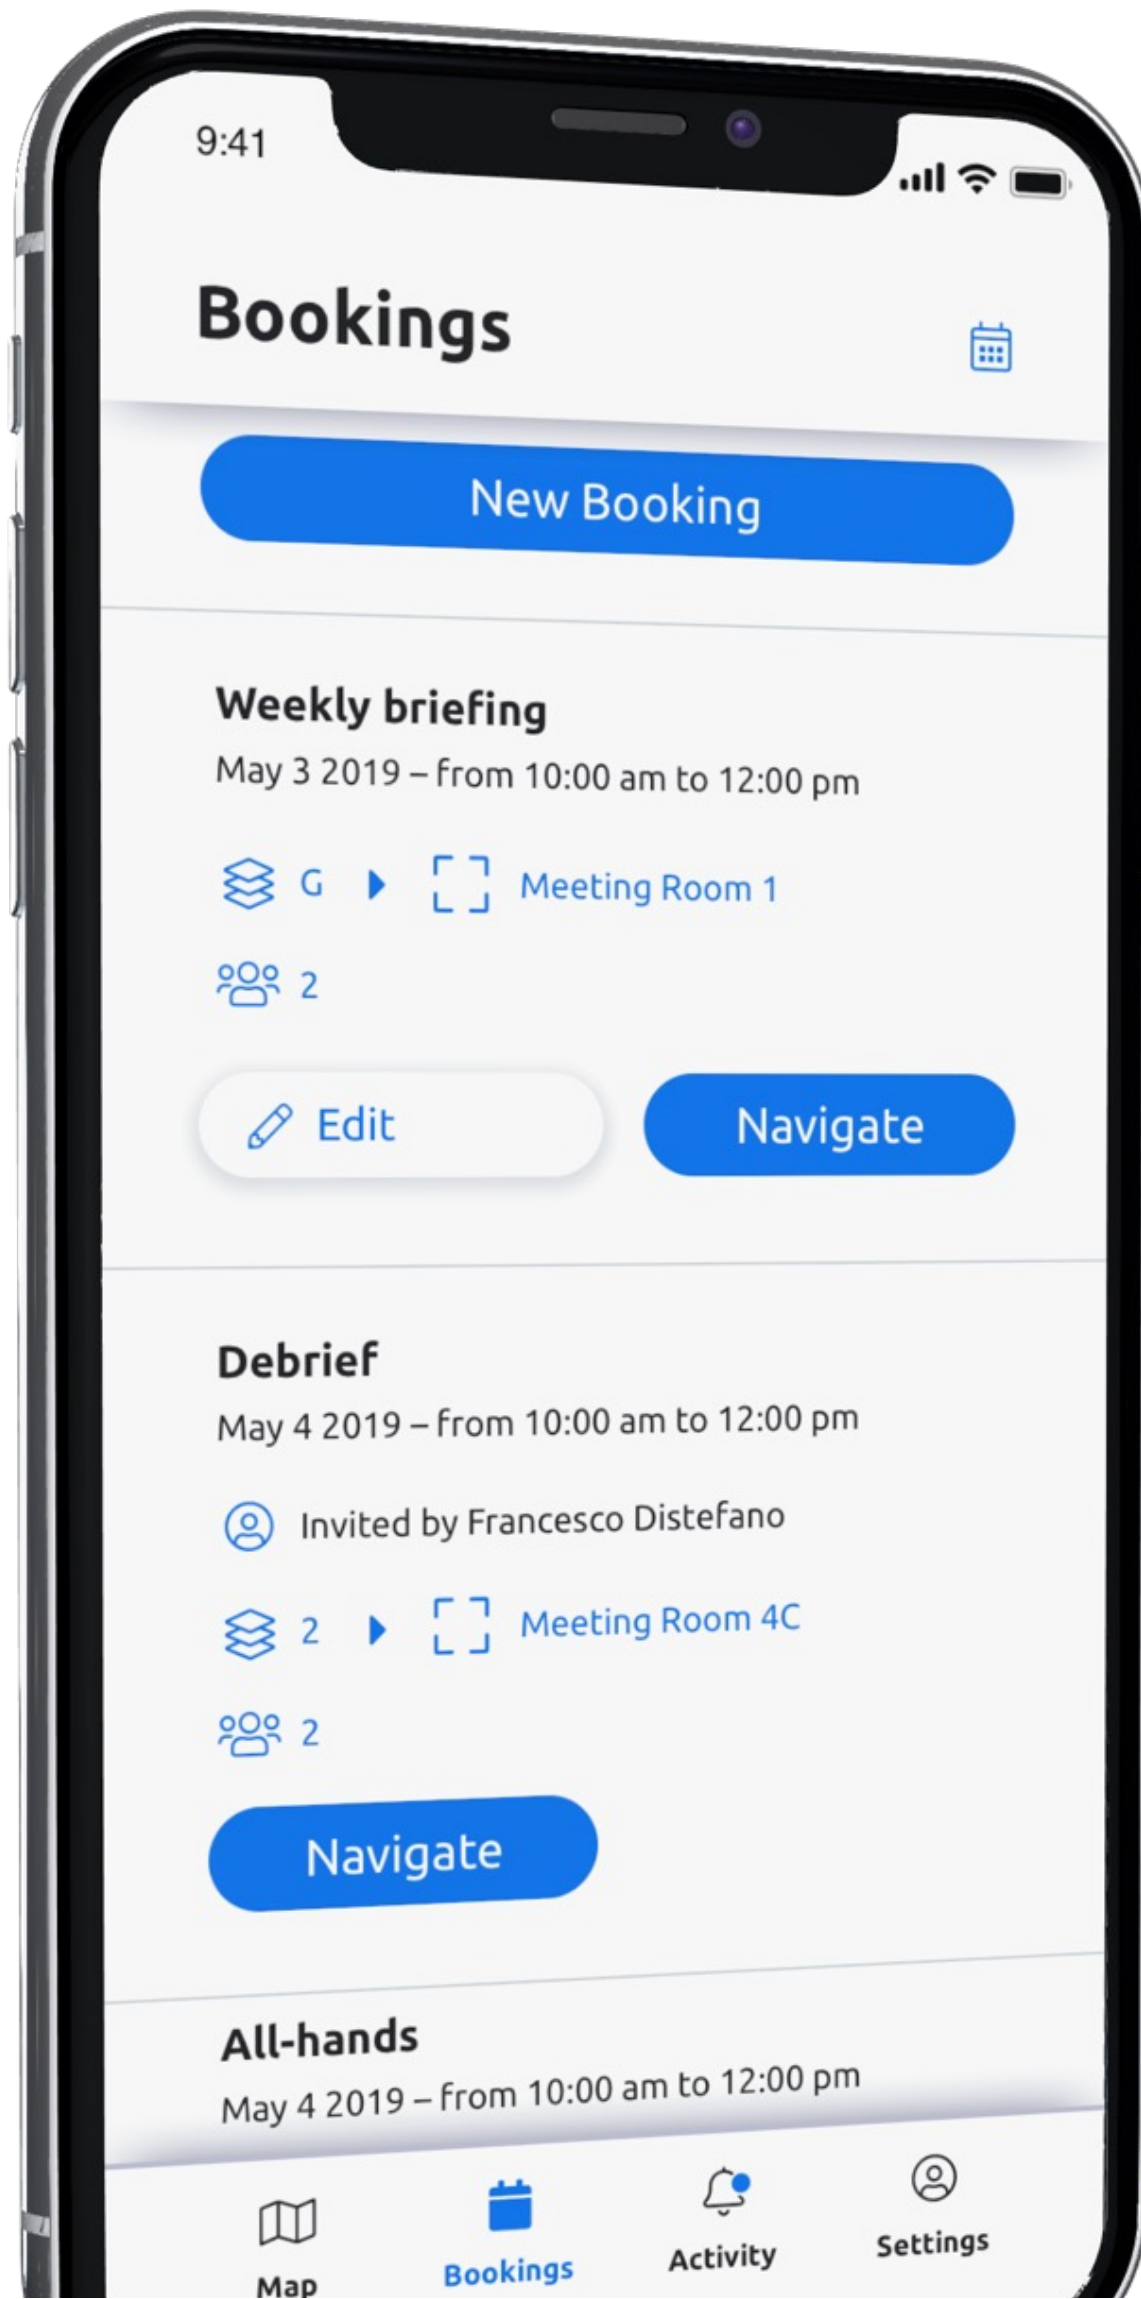

Item finding

DASHBOARD

BlueGPS allows to easily configure and find items on the map.

An editor made to follow the dynamics of your organization, change the interaction position and distance to enable proximity actions.

Hands-free doors

DASHBOARD

BlueGPS implements an advanced algorithm that detects the entrance and exit with high reliability.

Presence & Access control

BlueGPS can integrate a control access system and check your daily presence.

BlueGPS integrates different Access control system:

- HID
- Micronpass
- Sipas

Booking

- See or search on the list of your daily meetings
- Edit your meeting
- Create new meetings
- Reach the meeting easily with BlueGPS navigation.

Spaghetti Chart

AN INTUITIVE TOOLS DESCRIBING THE DYNAMICS INSIDE YOUR BUILDING.

- Track all the movement and check the delivery of services inside your building.
- Instant and daily report from field to Real Estate.
- Configurable TAG list
- Short text description