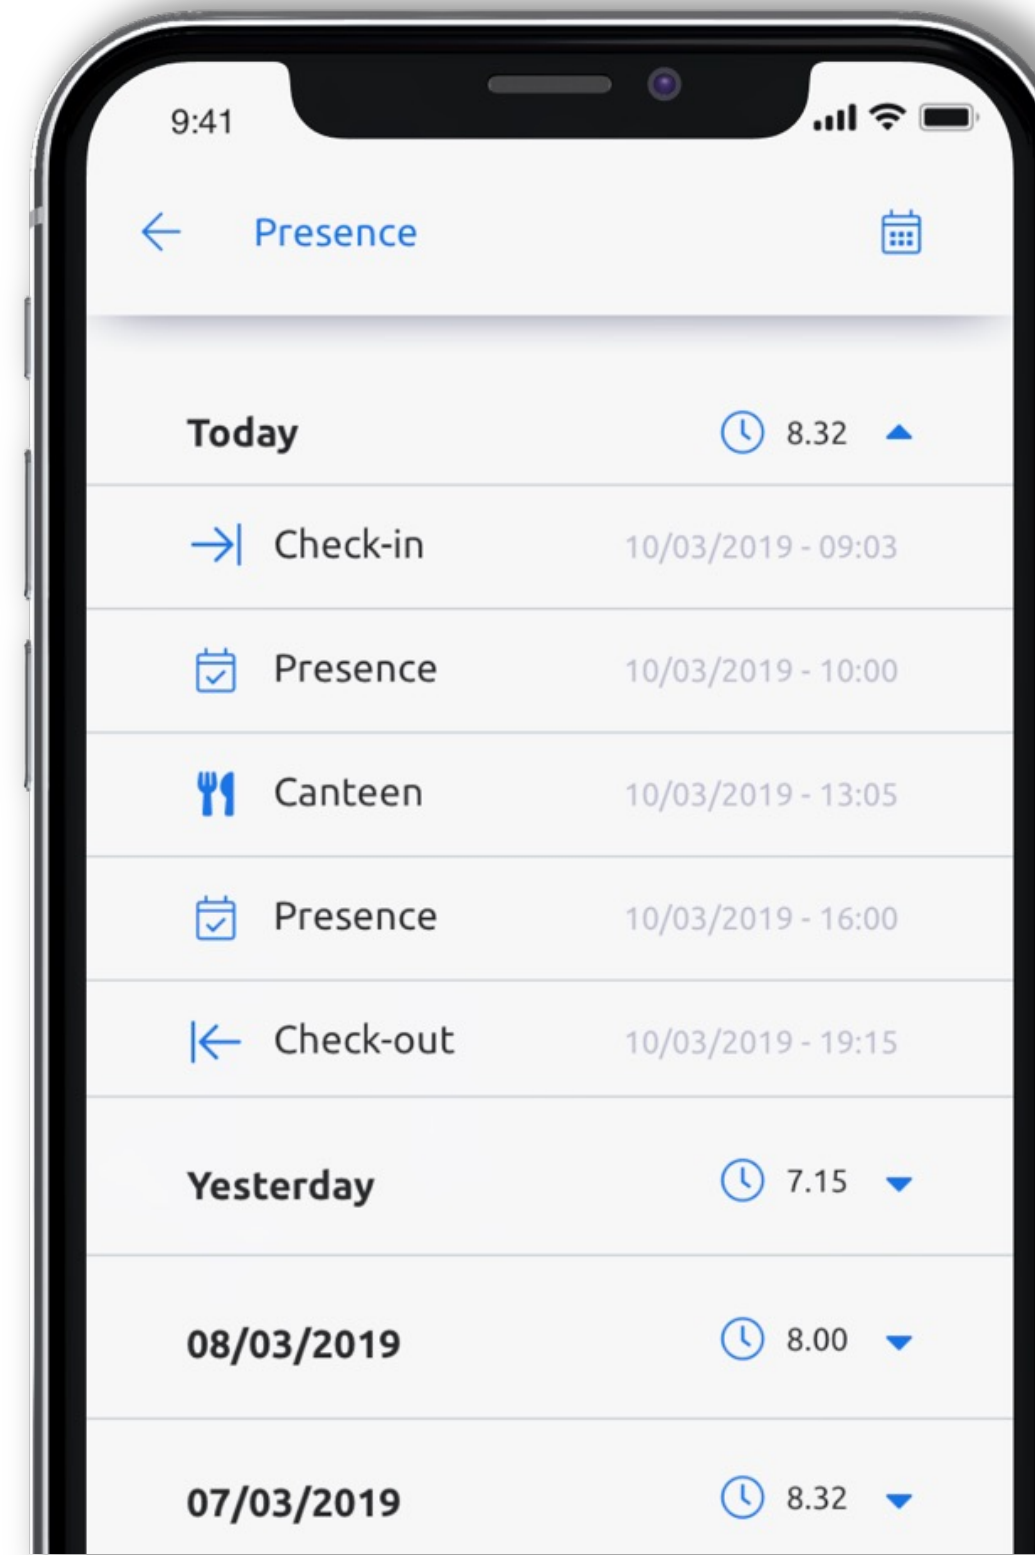

Item finding

DASHBOARD

BlueGPS allows to easily configure and find items on the map.

An editor made to follow the dynamics of your organization, change the interaction position and distance to enable proximity actions.

Hands-free doors

DASHBOARD

BlueGPS implements an advanced algorithm that detects the entrance and exit with high reliability.

Presence & Access control

BlueGPS can integrate a control access system and check your daily presence.

BlueGPS integrates different Access control system:

- HID
- Micronpass
- Sipas

Booking

- See or search on the list of your daily meetings
- Edit your meeting
- Create new meetings
- Reach the meeting easily with BlueGPS navigation.

Spaghetti Chart

AN INTUITIVE TOOLS DESCRIBING THE DYNAMICS INSIDE YOUR BUILDING.

- Track all the movement and check the delivery of services inside your building.
- Instant and daily report from field to Real Estate.
- Configurable TAG list
- Short text description