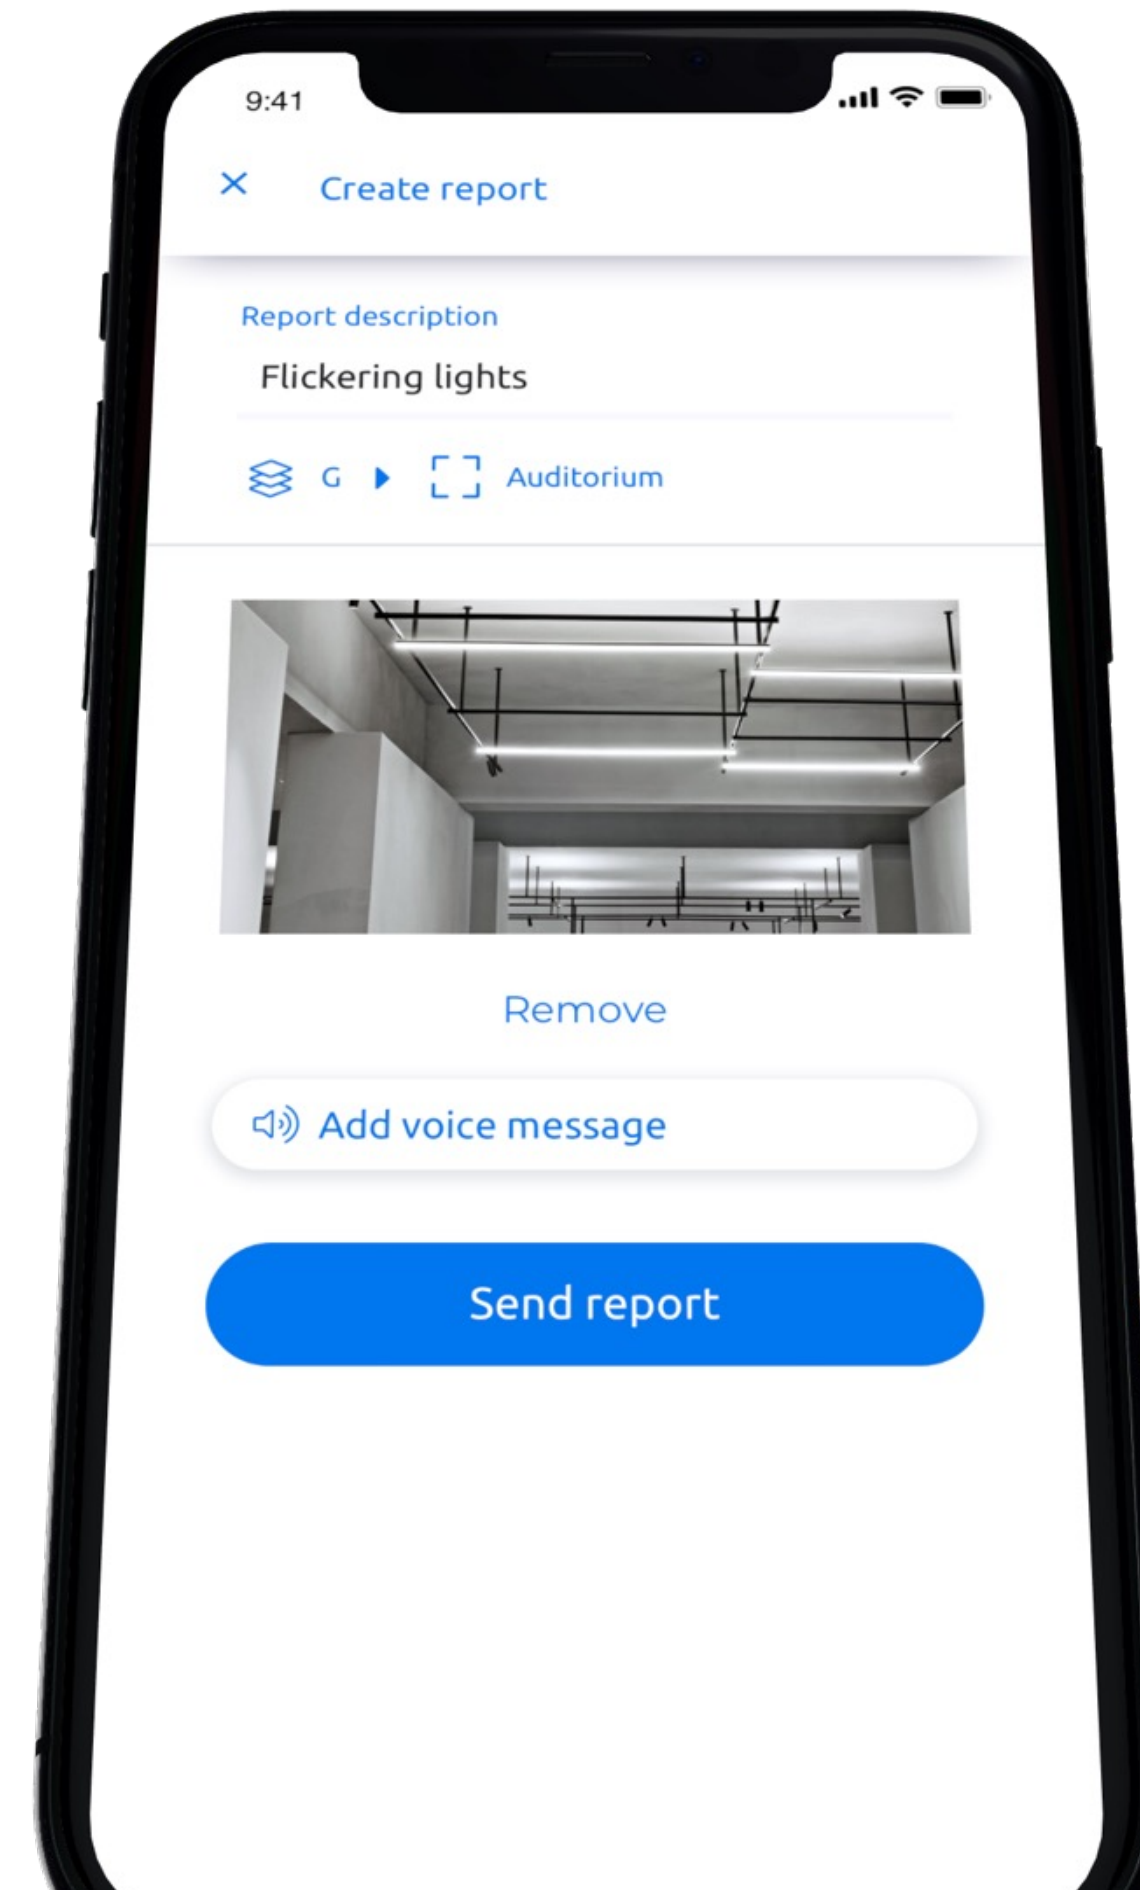

Hands-free doors

DASHBOARD

BlueGPS implements an advanced algorithm that detects the entrance and exit with high reliability.

Presence & Access control

BlueGPS can integrate a control access system and check your daily presence.

Don't miss anything important

STAY UPDATED

Users can see a summary of all activities and bookings.

REPORT A PROBLEM

Users can create geolocated issue reports.

WITH THE BEST MANAGEMENT PLATFORM

Heatmap

AN INTUITIVE INTERFACE DELIVERING INSIGHTFUL INFORMATION THAT FUNCTIONS AS A REAL-TIME DECISION-MAKING TOOL.

- Visualize a Heat Map with an Adjustable Bandwidth
- Instant report from field to site manager

Each Report includes :

- Configurable TAG list
- Short text description
- Saturation point configurable

It's also possible to set filters that give you a daily report, and to detect areas that are crowded, empty, noisy or quiet.

Spaghetti Chart

AN INTUITIVE TOOLS DESCRIBING THE DYNAMICS INSIDE YOUR BUILDING.

- Track all the movement and check the delivery of services inside your building.
- Instant and daily report from field to Real Estate.
- Configurable TAG list
- Short text description