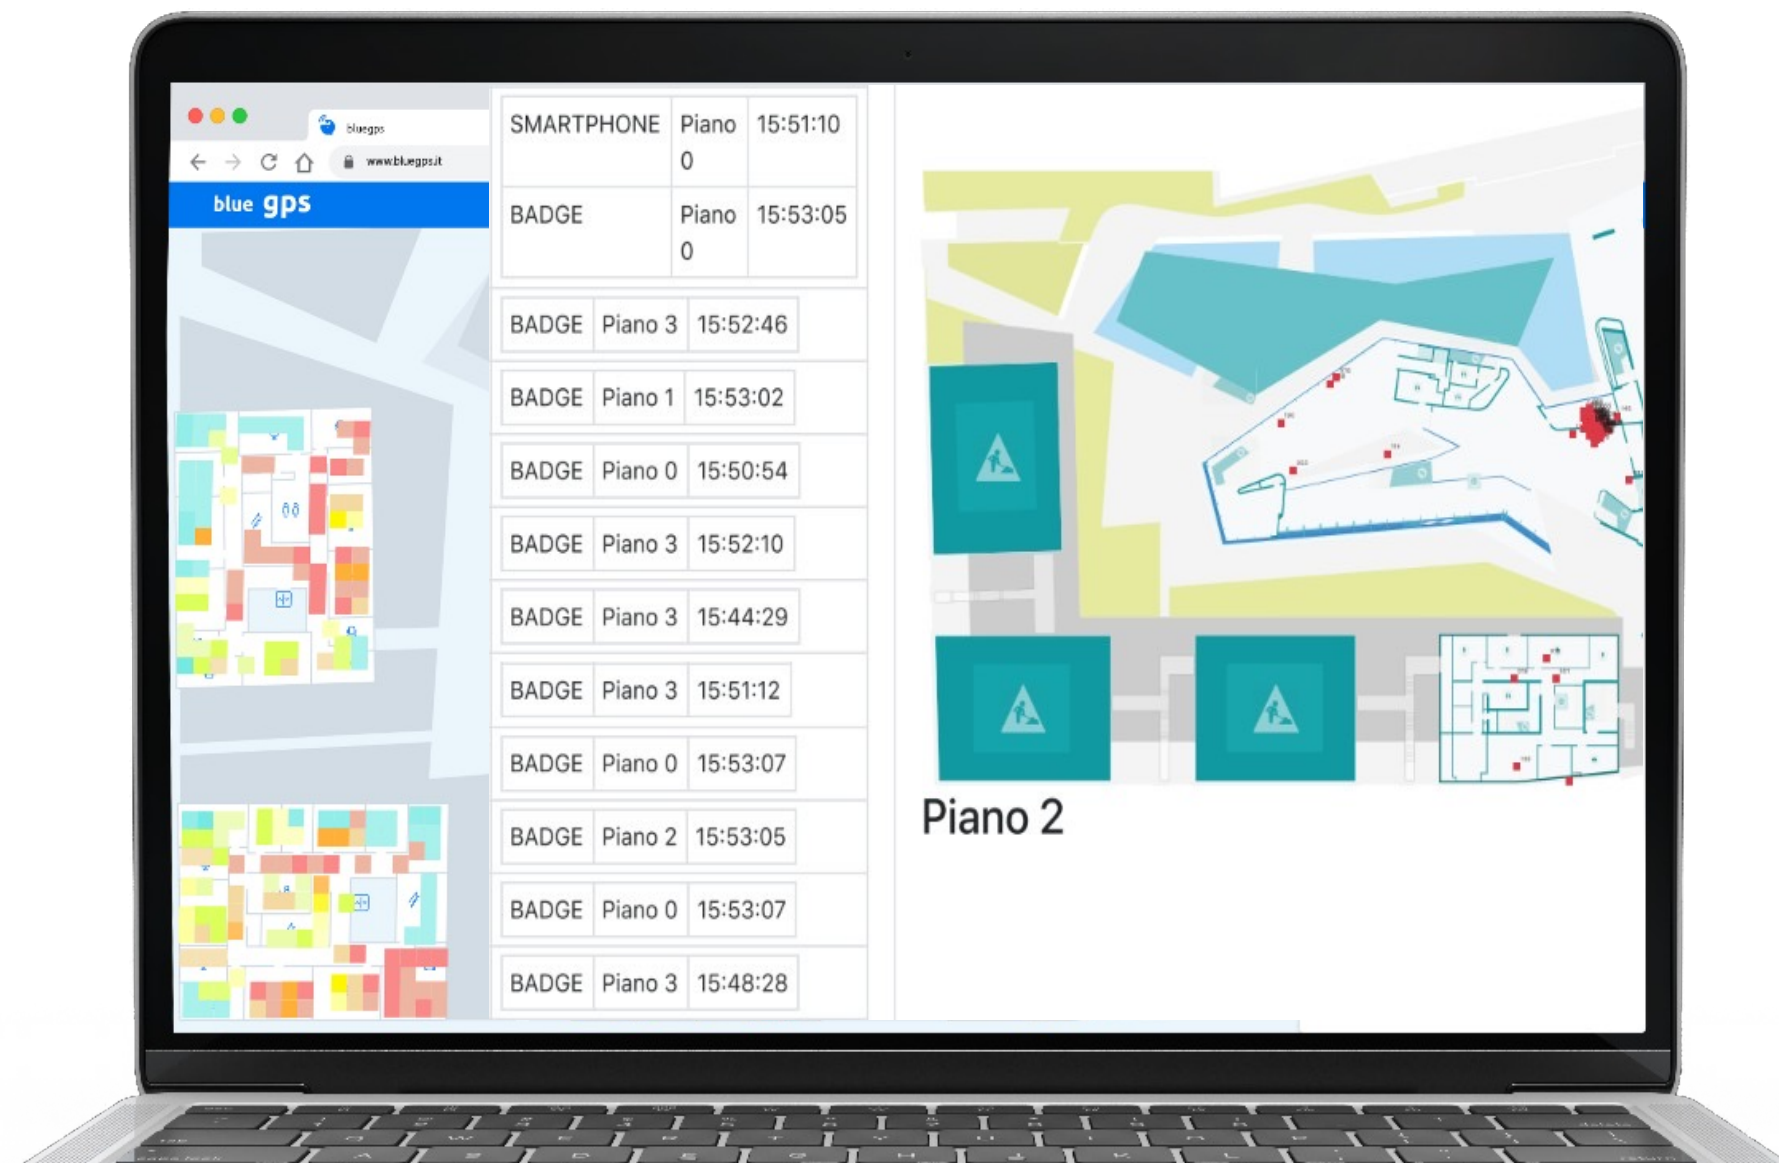

- Visualize a Heat Map with an Adjustable Bandwidth
- Instant report from field to site manager

Each Report includes :

- Configurable TAG list
- Short text description
- Saturation point configurable

It's also possible to set filters that give you a daily report, and to detect areas that are crowded, empty, noisy or quiet.

Spaghetti Chart

AN INTUITIVE TOOLS DESCRIBING THE DYNAMICS INSIDE YOUR BUILDING.

- Track all the movement and check the delivery of services inside your building.
- Instant and daily report from field to Real Estate.
- Configurable TAG list
- Short text description

It's also possible to check if any soft service respects

Evacuation and Rescue

MINIMIZE ALL RISKS

When a disaster occurs, it is difficult to evacuate safely.

Our framework of Intelligent Evacuation Guidance System shows the safety and dangerous routes, minimizing rescue time.

The system is able to count automatically the people in the collecting area and on the way to reach it.

Digital Twin

3D INTERFACE

- A better data comprehension
- A bigger monitoring efficiency, reducing maintenance costs