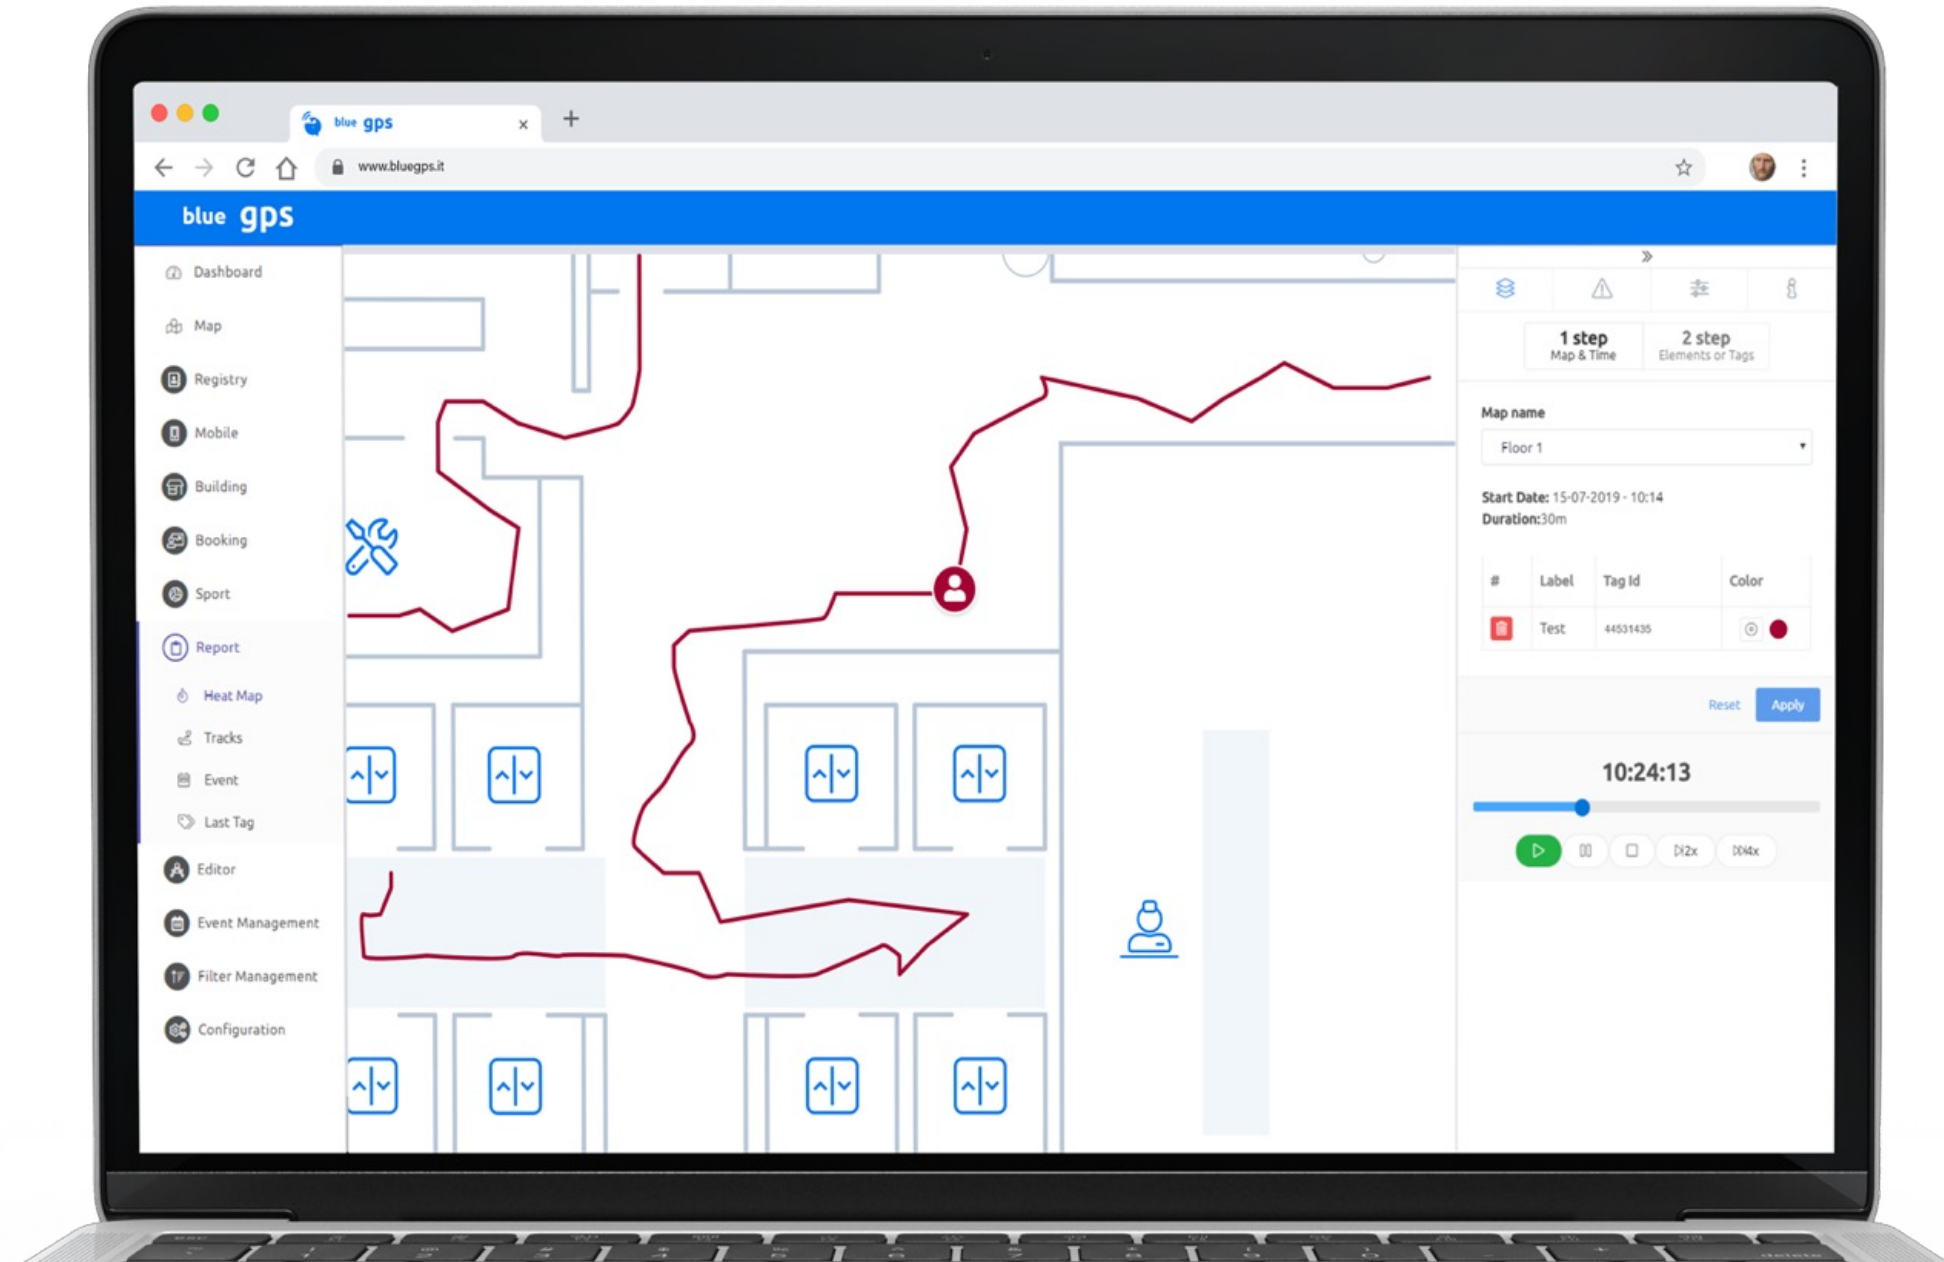

- Visualize a Heat Map with an Adjustable Bandwidth
- Instant report from field to site manager

Each Report includes :

- Configurable TAG list
- Short text description
- Saturation point configurable

It's also possible to set filters that give you a daily report, and to detect areas that are crowded, empty, noisy or quiet.

Spaghetti Chart

AN INTUITIVE TOOLS DESCRIBING THE DYNAMICS INSIDE YOUR BUILDING.

- Track all the movement and check the delivery of services inside your building.
- Instant and daily report from field to Real Estate.
- Configurable TAG list
- Short text description

It's also possible to check if any soft service respects

Evacuation and Rescue

MINIMIZE ALL RISKS

When a disaster occurs, it is difficult to evacuate safely.

Our framework of Intelligent Evacuation Guidance System shows the safety and dangerous routes, minimizing rescue time.

The system is able to count automatically the people in the collecting area and on the way to reach it.

Digital Twin

3D INTERFACE

- A better data comprehension
- A bigger monitoring efficiency, reducing maintenance costs