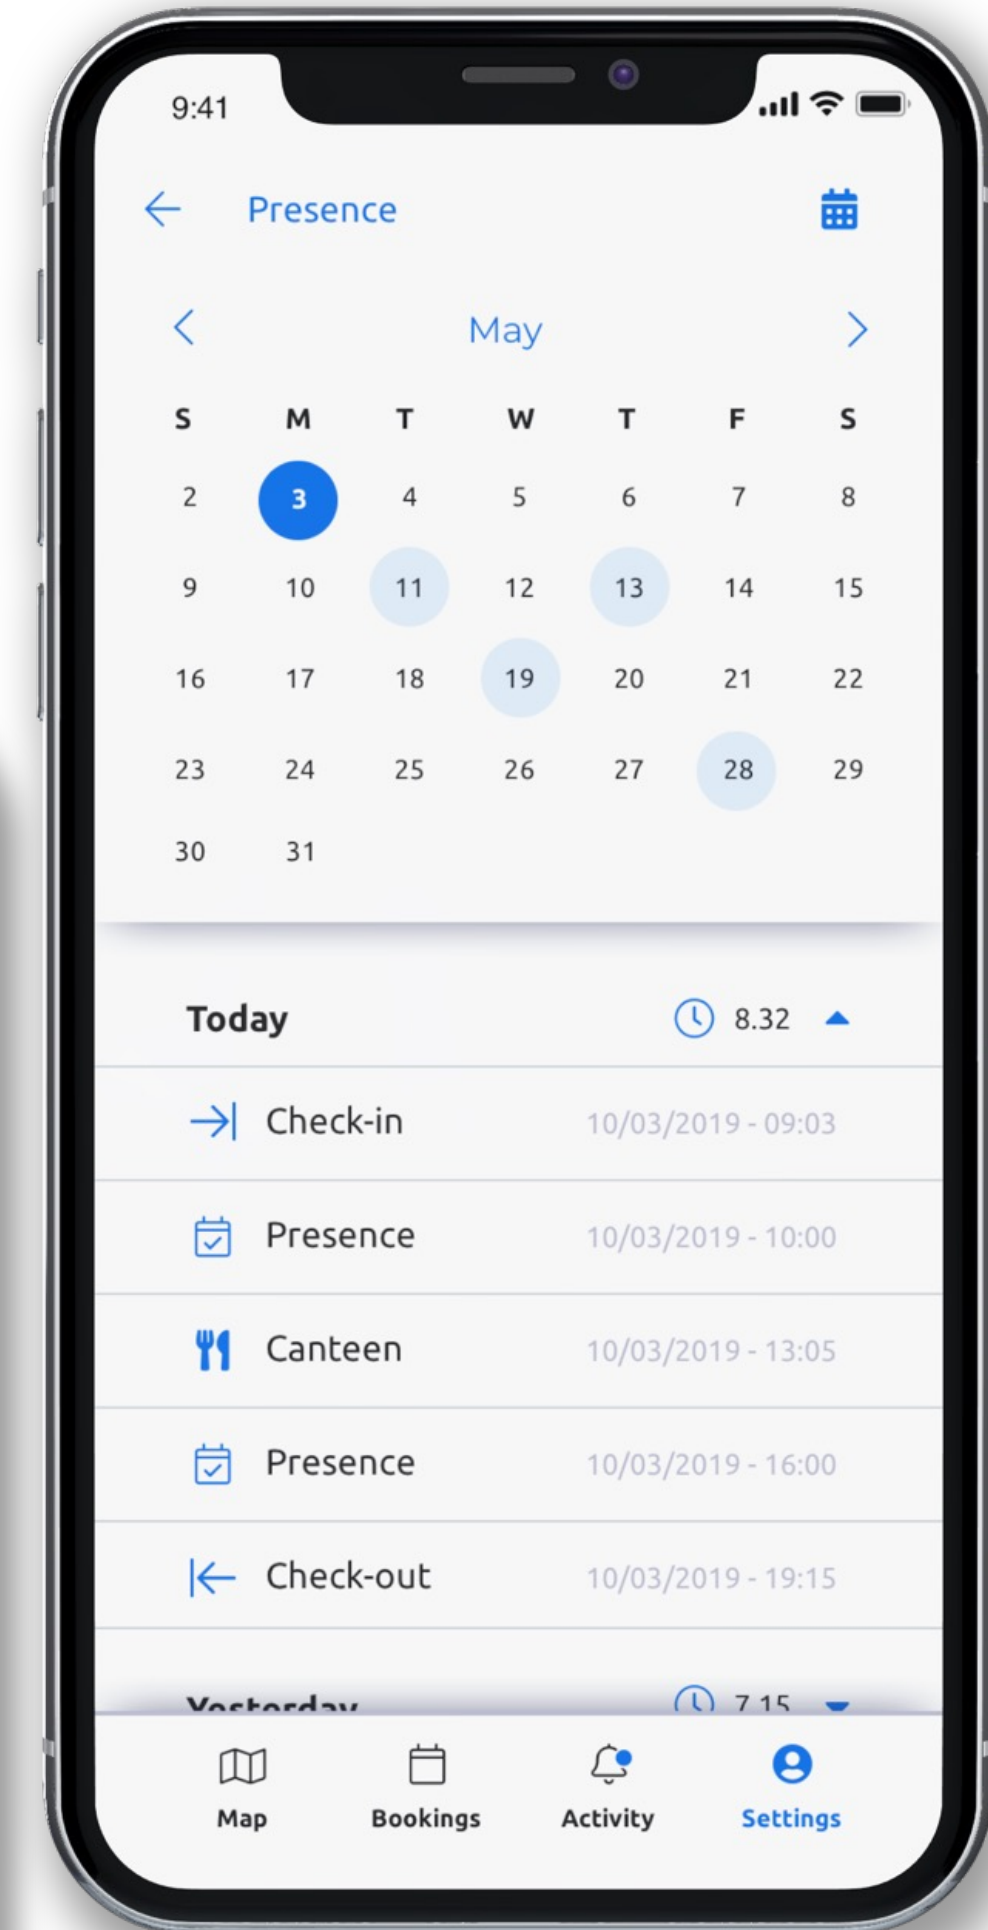

Item finding

DASHBOARD

BlueGPS allows to easily configure and find items on the map.

An editor made to follow the dynamics of your organization, change the interaction position and distance to enable proximity actions.

Hands-free doors

DASHBOARD

BlueGPS implements an advanced algorithm that detects the entrance and exit with high reliability.

Presence & Access control

BlueGPS can integrate a control access system and check your daily presence.

BlueGPS integrates different Access control system:

- HID
- Micronpass
- Sipas

Booking

- See or search on the list of your daily meetings
- Edit your meeting
- Create new meetings
- Reach the meeting easily with BlueGPS navigation.

Spaghetti Chart

AN INTUITIVE TOOLS DESCRIBING THE DYNAMICS INSIDE YOUR BUILDING.

- Track all the movement and check the delivery of services inside your building.
- Instant and daily report from field to Real Estate.
- Configurable TAG list
- Short text description