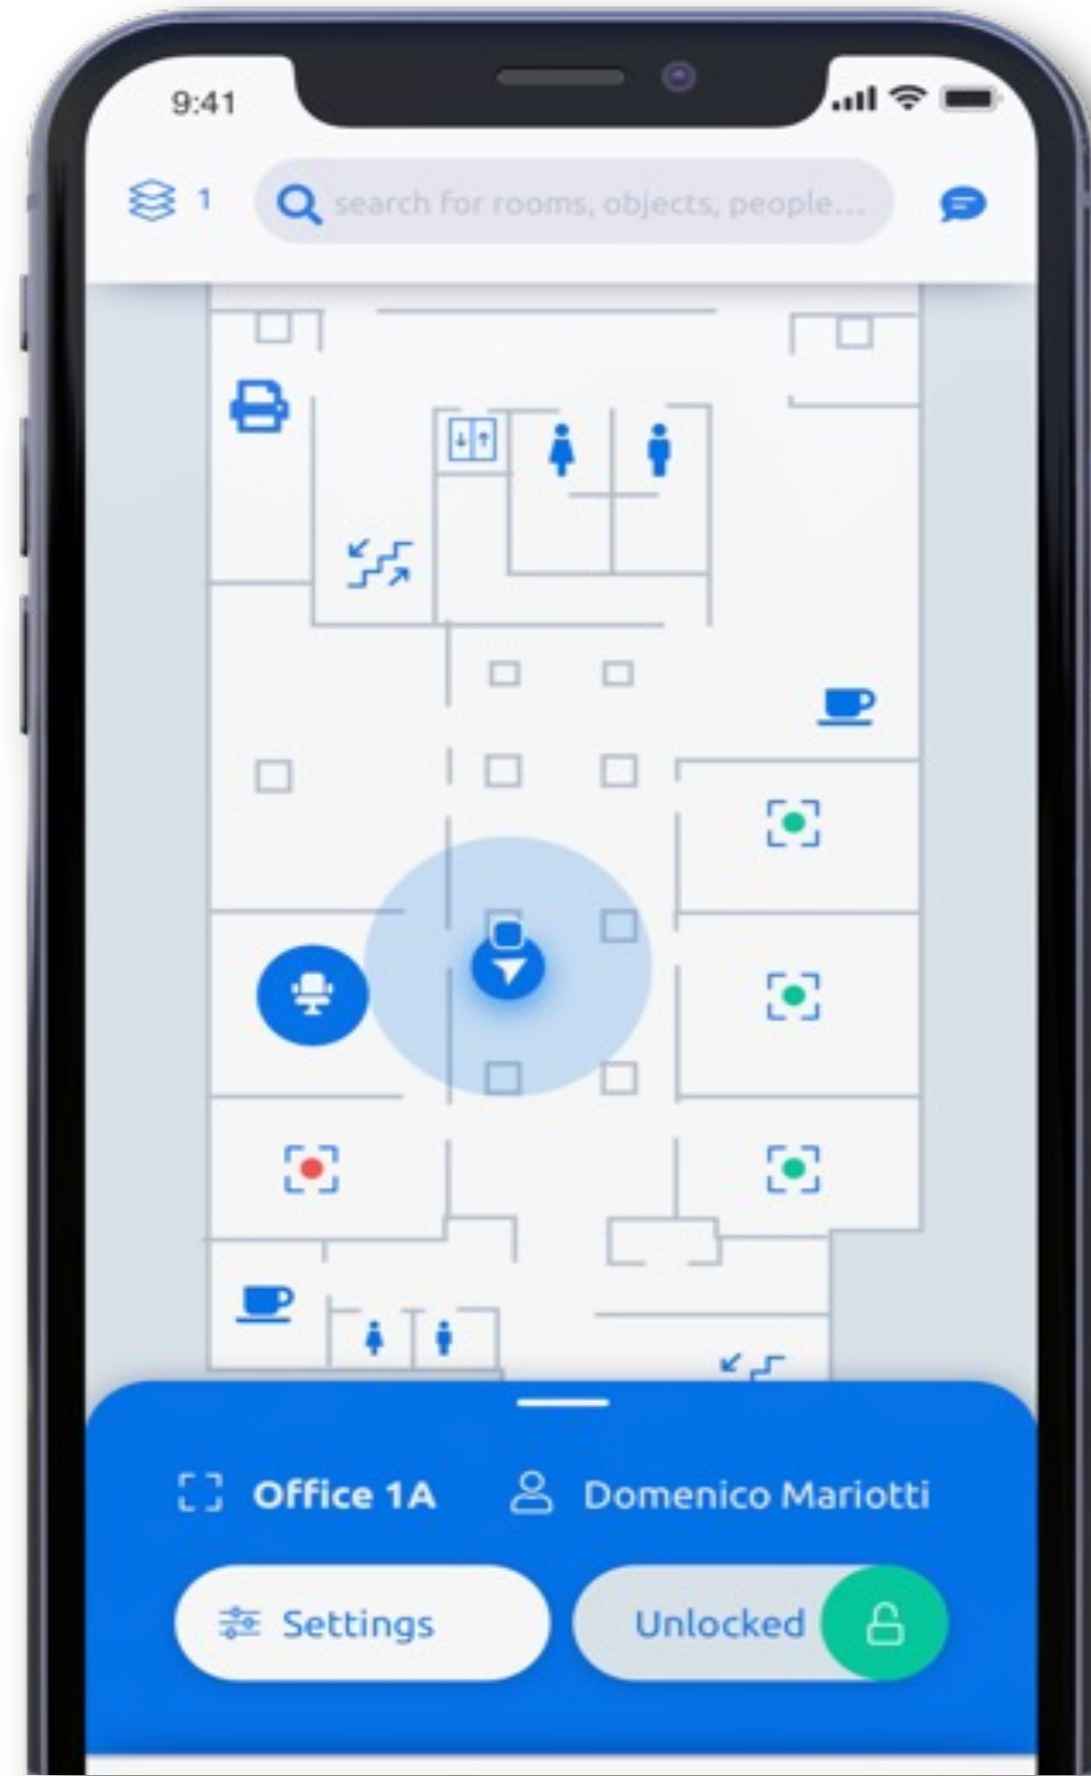

Item finding

DASHBOARD

BlueGPS allows to easily configure and find items on the map.

An editor made to follow the dynamics of your organization, change the interaction position and distance to enable proximity actions.

Hands-free doors

DASHBOARD

BlueGPS implements an advanced algorithm that detects the entrance and exit with high reliability.

Presence & Access control

BlueGPS can integrate a control access system and check your daily presence.

- Visualize a Heat Map with an Adjustable Bandwidth
- Instant report from field to site manager

Each Report includes :

- Configurable TAG list
- Short text description
- Saturation point configurable

It's also possible to set filters that give you a daily report, and to detect areas that are crowded, empty, noisy or quiet.

Spaghetti Chart

AN INTUITIVE TOOLS DESCRIBING THE DYNAMICS INSIDE YOUR BUILDING.

- Track all the movement and check the delivery of services inside your building.
- Instant and daily report from field to Real Estate.
- Configurable TAG list
- Short text description