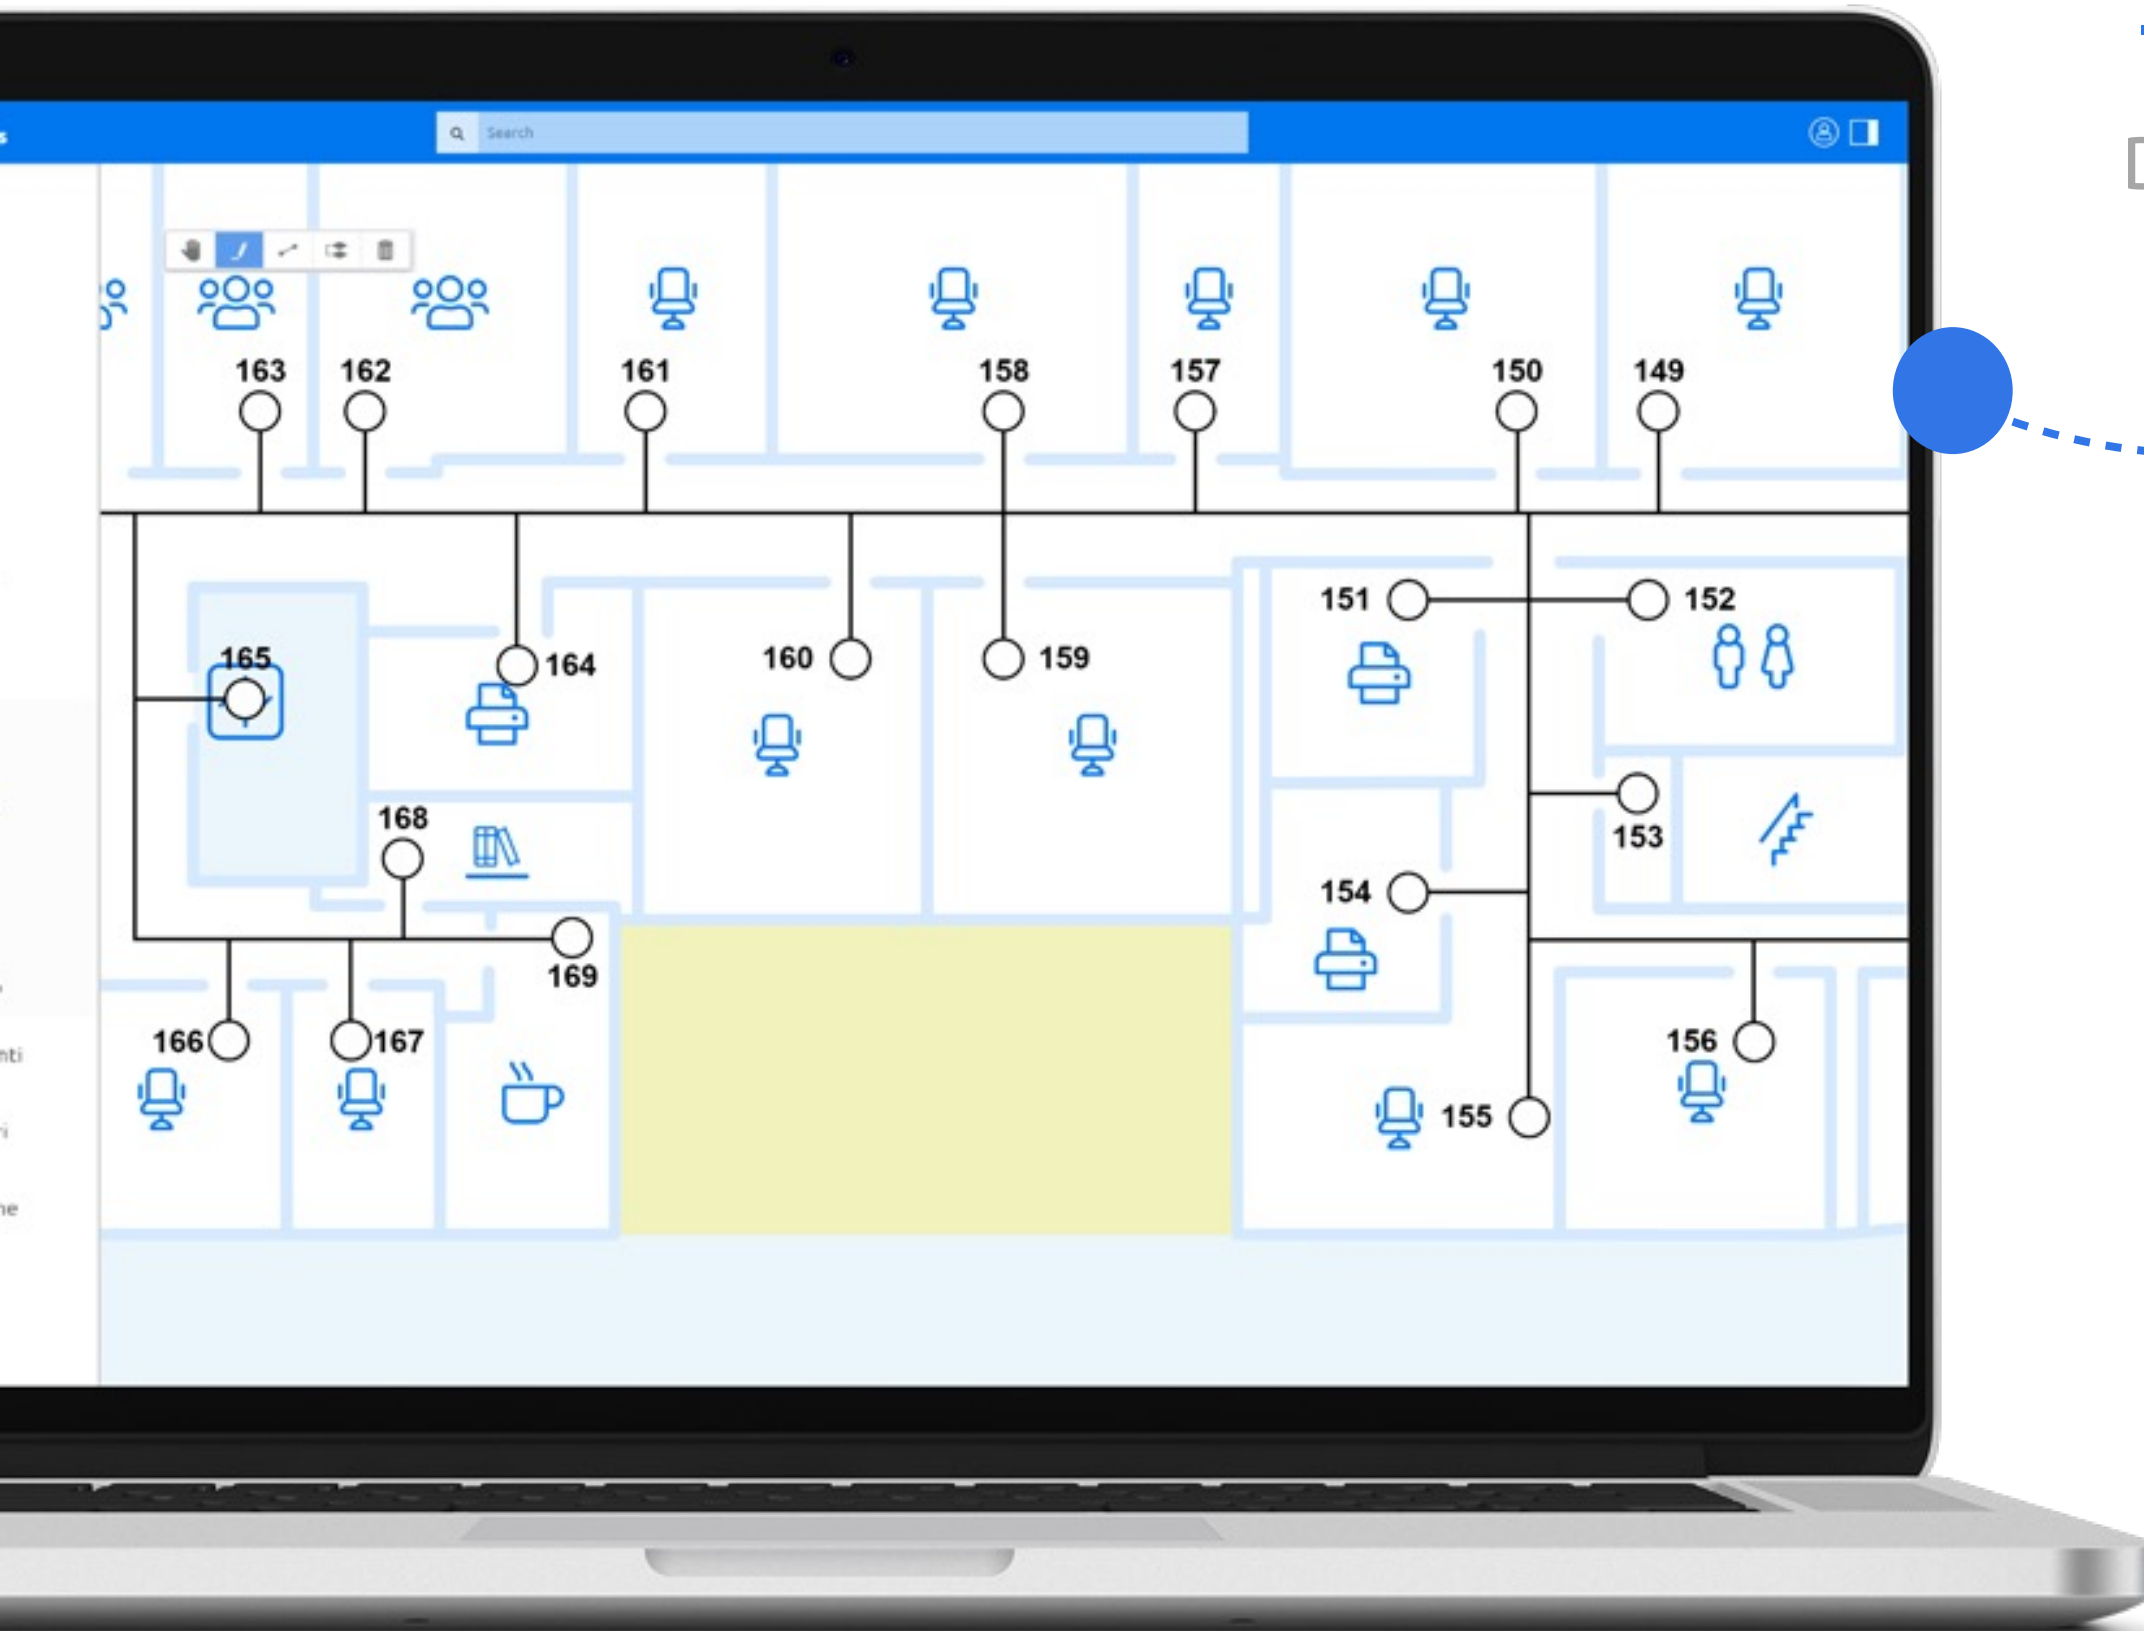

Navigation