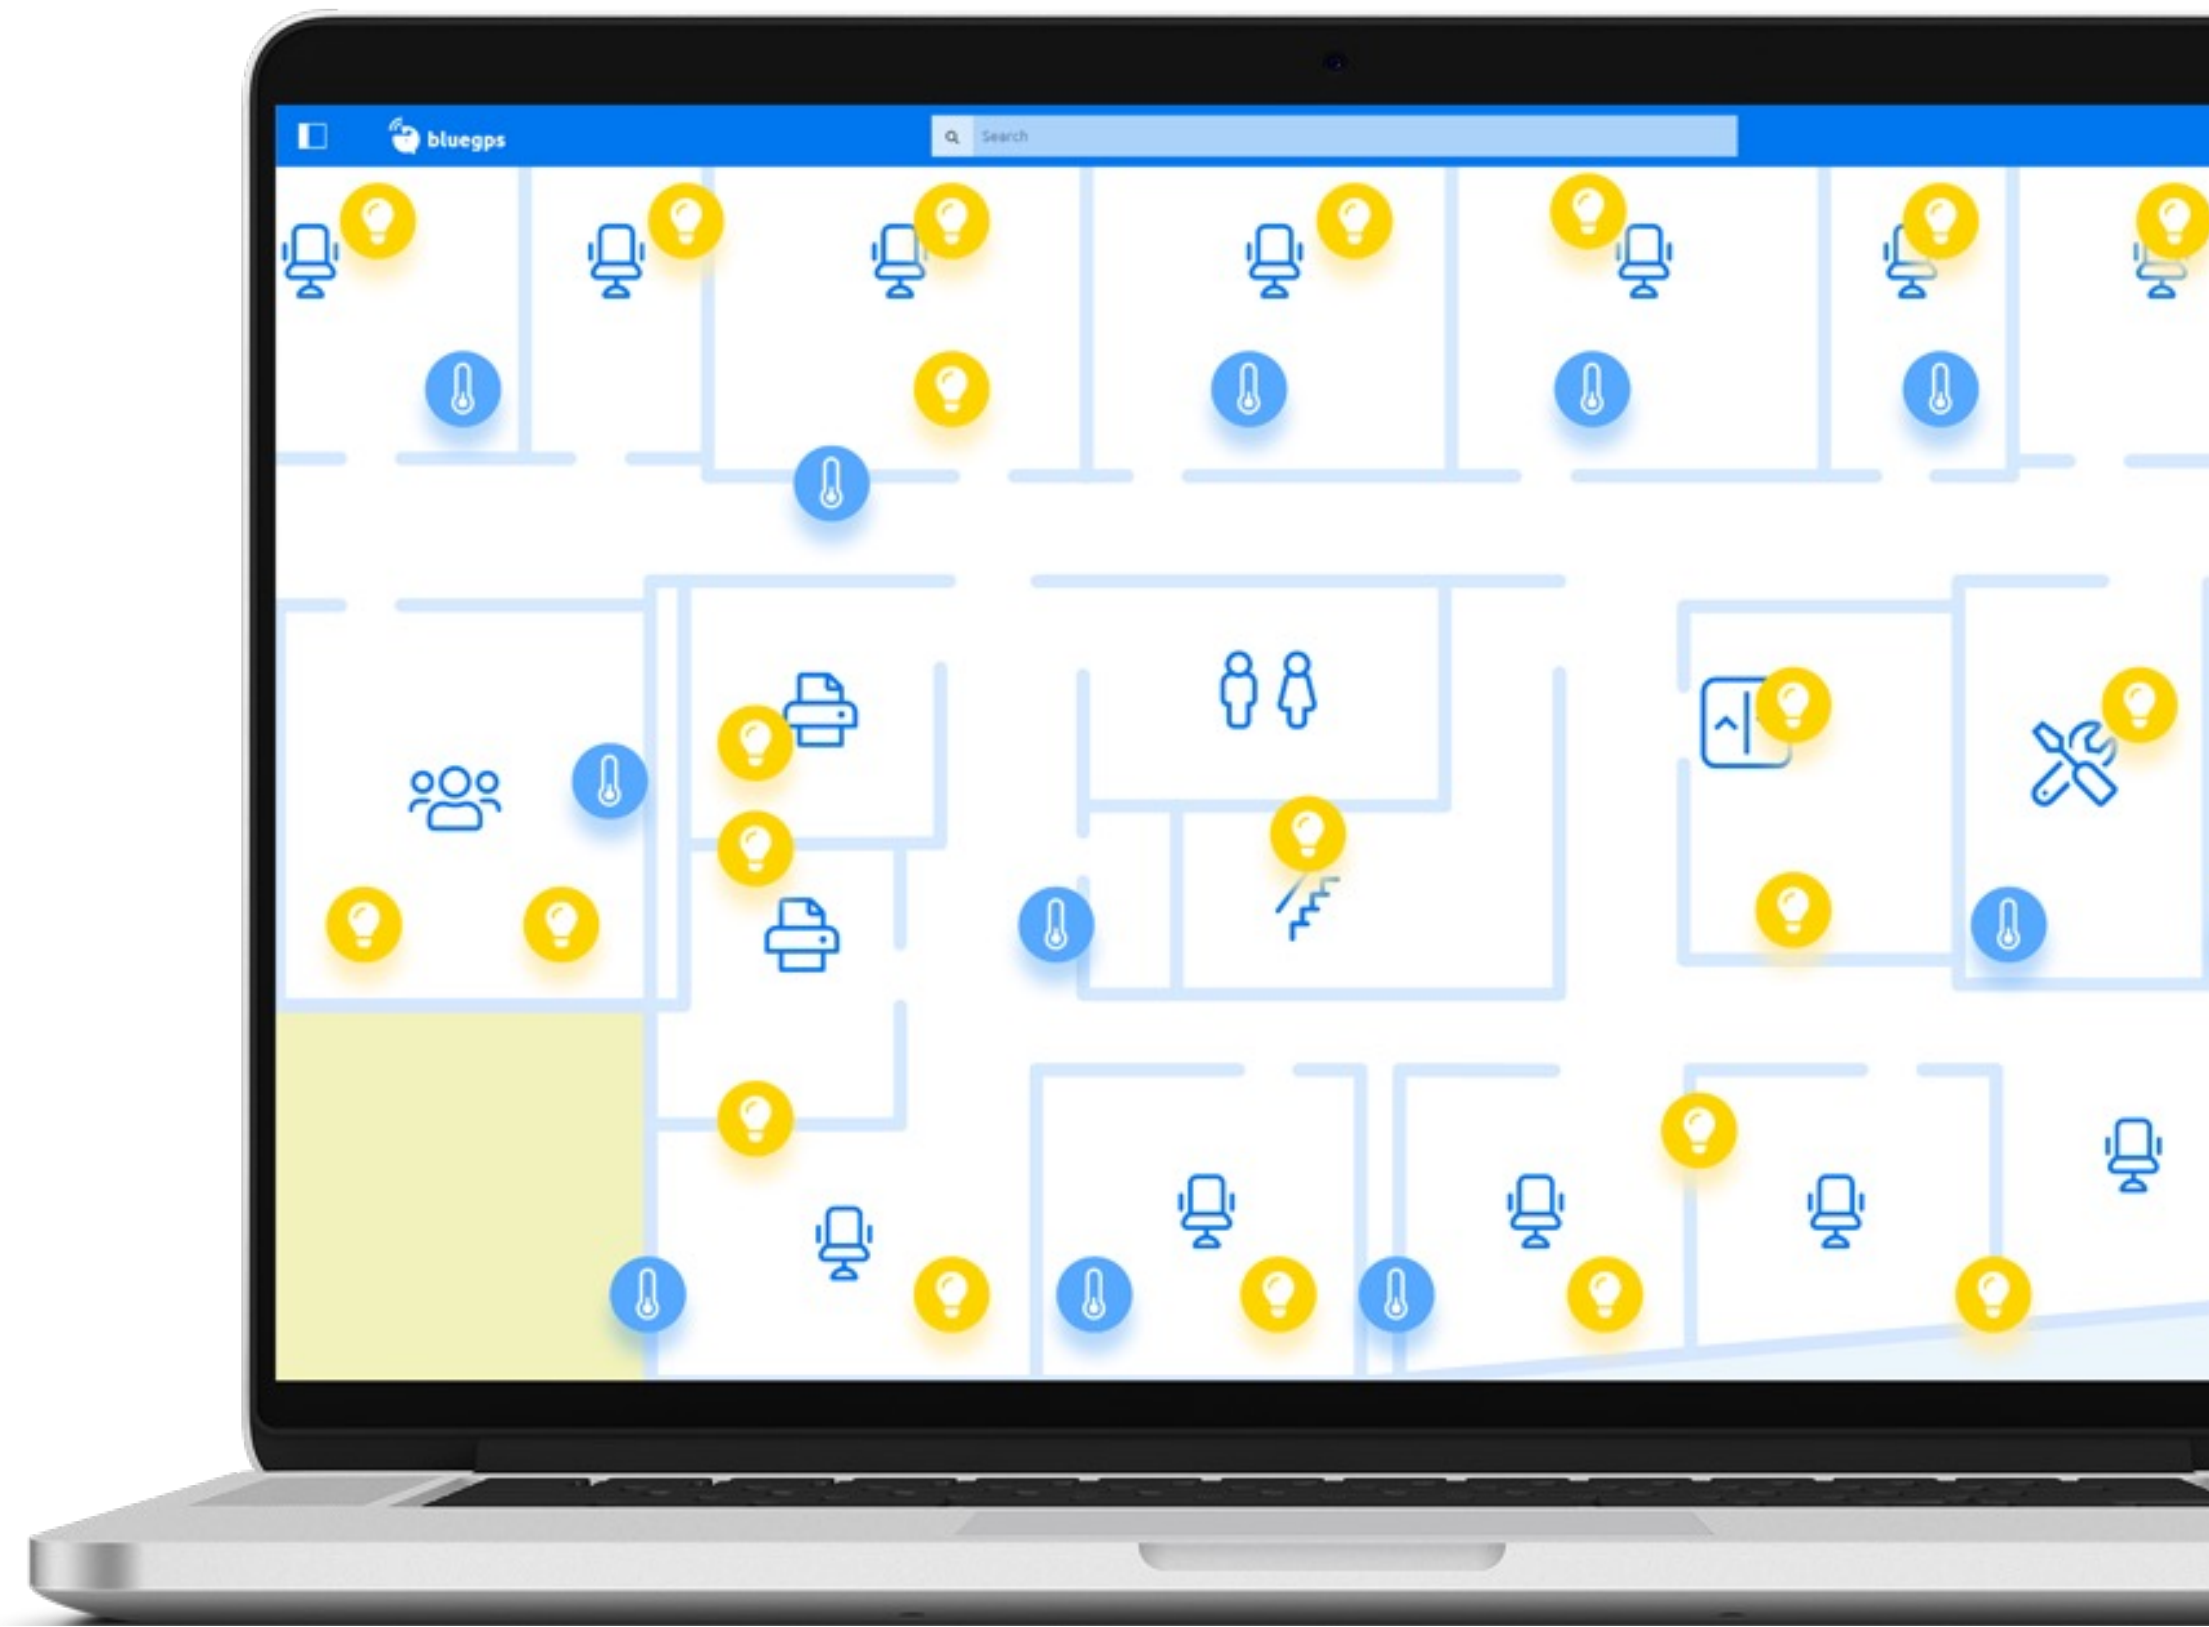

Item finding

DASHBOARD

BlueGPS allows to easily configure and find items on the map.

An editor made to follow the dynamics of your organization, change the interaction position and distance to enable proximity actions.

- Visualize a Heat Map with an Adjustable Bandwidth
- Instant report from field to site manager

Each Report includes :

- Configurable TAG list
- Short text description
- Saturation point configurable

It's also possible to set filters that give you a daily report, and to detect areas that are crowded, empty, noisy or quiet.

Spaghetti Chart

AN INTUITIVE TOOLS DESCRIBING THE DYNAMICS INSIDE YOUR BUILDING.

- Track all the movement and check the delivery of services inside your building.
- Instant and daily report from field to Real Estate.
- Configurable TAG list
- Short text description

The system is able to count automatically the people in the collecting area and on the way to reach it.

Digital Twin

3D INTERFACE

- A better data comprehension
- A bigger monitoring efficiency, reducing maintenance costs