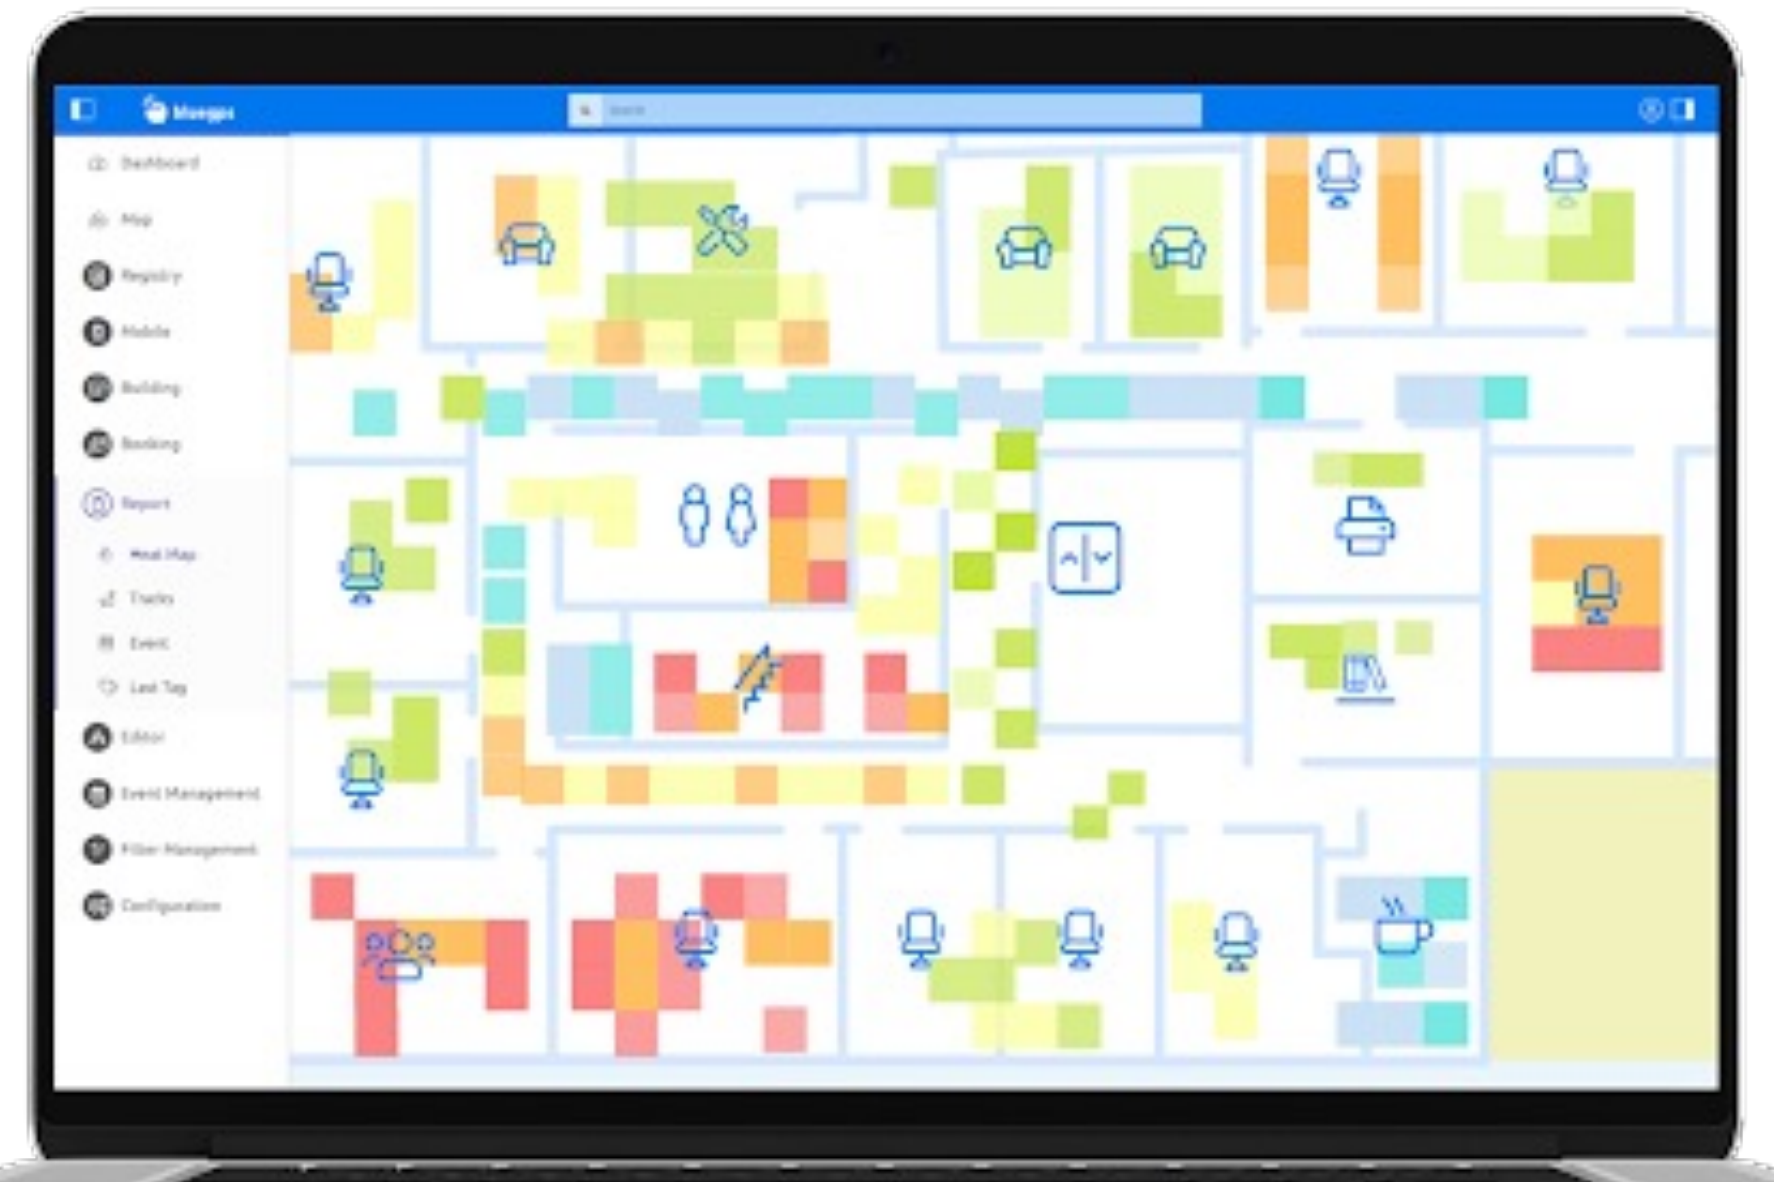

Item finding

DASHBOARD

BlueGPS allows to easily configure and find items on the map.

An editor made to follow the dynamics of your organization, change the interaction position and distance to enable proximity actions.

Don't miss anything important

STAY UPDATED

Users can see a summary of all activities and bookings.

REPORT A PROBLEM

Users can create geolocated issue reports.

WITH THE BEST MANAGEMENT PLATFORM

Heatmap

AN INTUITIVE INTERFACE DELIVERING INSIGHTFUL INFORMATION THAT FUNCTIONS AS A REAL-TIME DECISION-MAKING TOOL.

- Visualize a Heat Map with an Adjustable Bandwidth
- Instant report from field to site manager

Each Report includes :

- Configurable TAG list
- Short text description
- Saturation point configurable

It's also possible to set filters that give you a daily report, and to detect areas that are crowded, empty, noisy or quiet.

Spaghetti Chart

AN INTUITIVE TOOLS DESCRIBING THE DYNAMICS INSIDE YOUR BUILDING.

- Track all the movement and check the delivery of services inside your building.
- Instant and daily report from field to Real Estate.
- Configurable TAG list
- Short text description