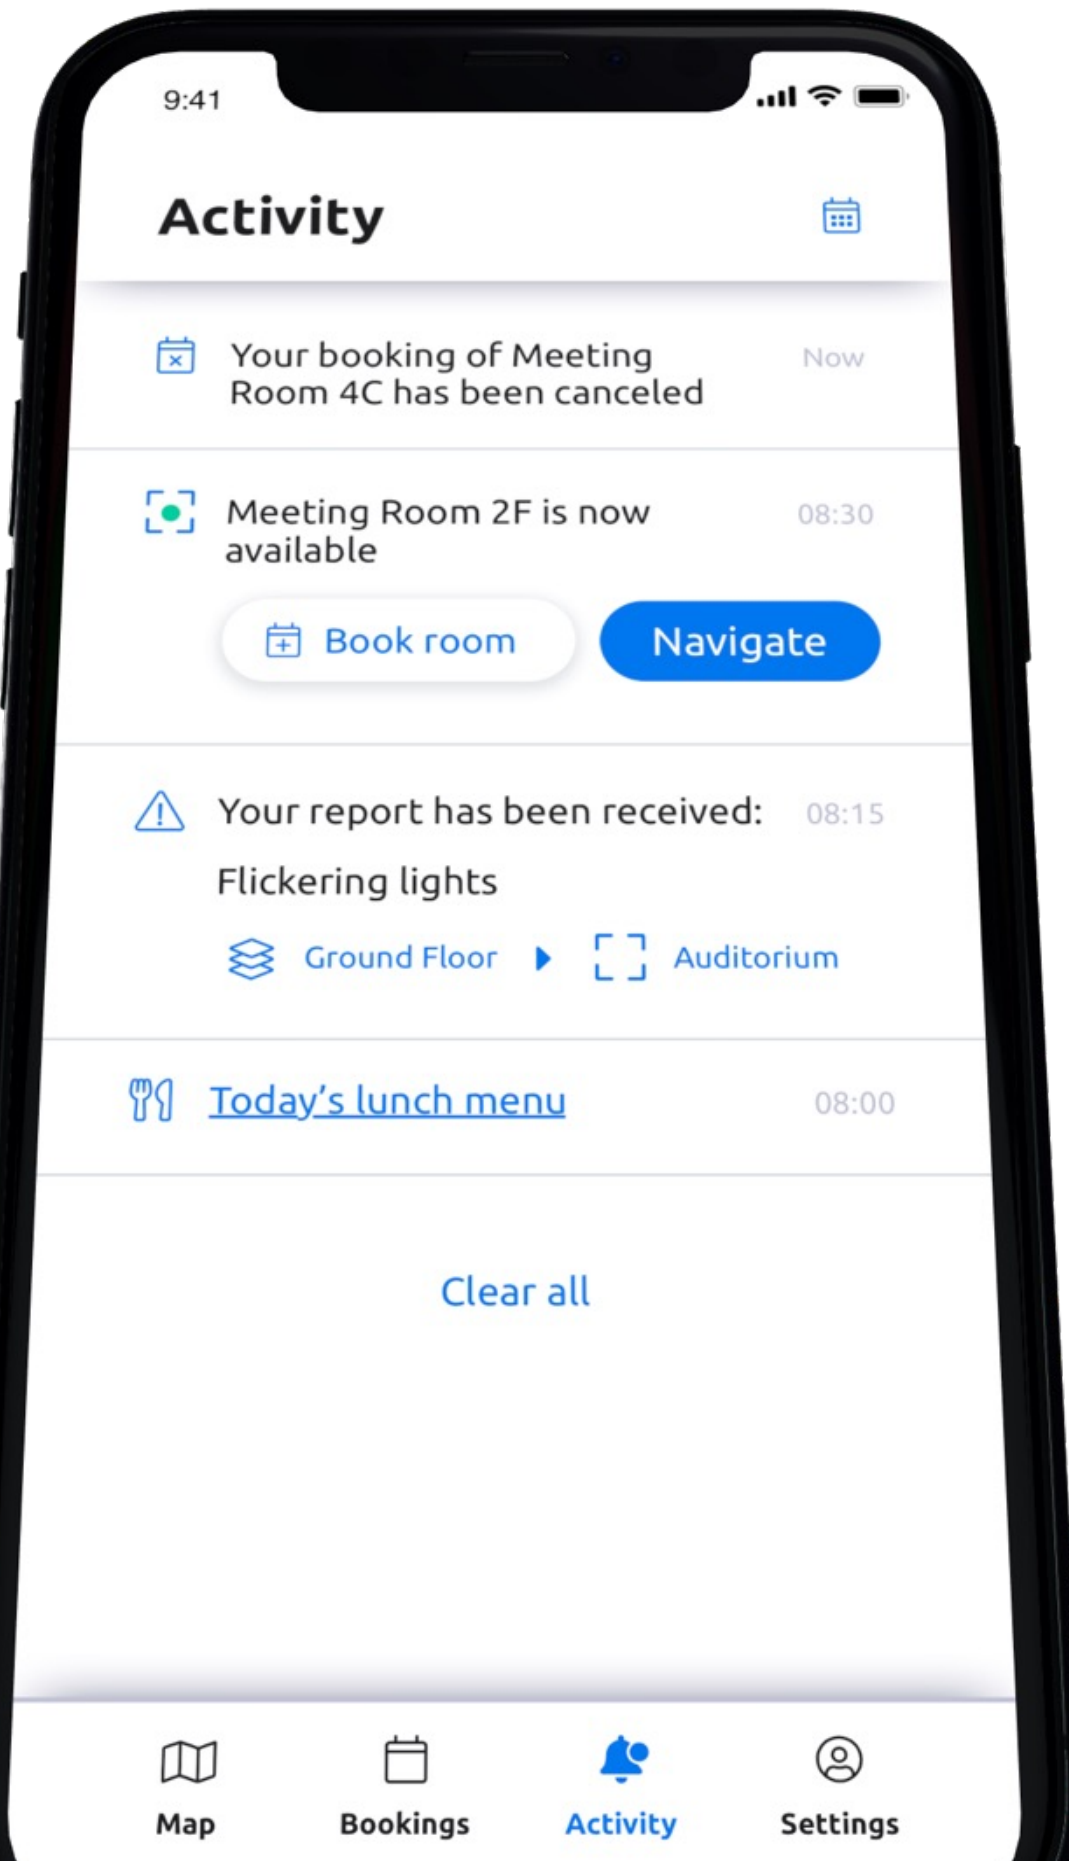

Hands-free doors

DASHBOARD

BlueGPS implements an advanced algorithm that detects the entrance and exit with high reliability.

Presence & Access control

BlueGPS can integrate a control access system and check your daily presence.

BlueGPS integrates different Access control system:

- HID
- Micronpass
- Sipas

Booking

- See or search on the list of your daily meetings
- Edit your meeting
- Create new meetings
- Reach the meeting easily with BlueGPS navigation.

Don't miss anything important

STAY UPDATED

Users can see a summary of all activities and bookings.

REPORT A PROBLEM

Users can create geolocated issue reports.

WITH THE BEST MANAGEMENT PLATFORM

Heatmap

AN INTUITIVE INTERFACE DELIVERING INSIGHTFUL INFORMATION THAT FUNCTIONS AS A REAL-TIME DECISION-MAKING TOOL.

- Visualize a Heat Map with an Adjustable Bandwidth
- Instant report from field to site manager

Each Report includes :

- Configurable TAG list
- Short text description
- Saturation point configurable

It's also possible to set filters that give you a daily report, and to detect areas that are crowded, empty, noisy or quiet.