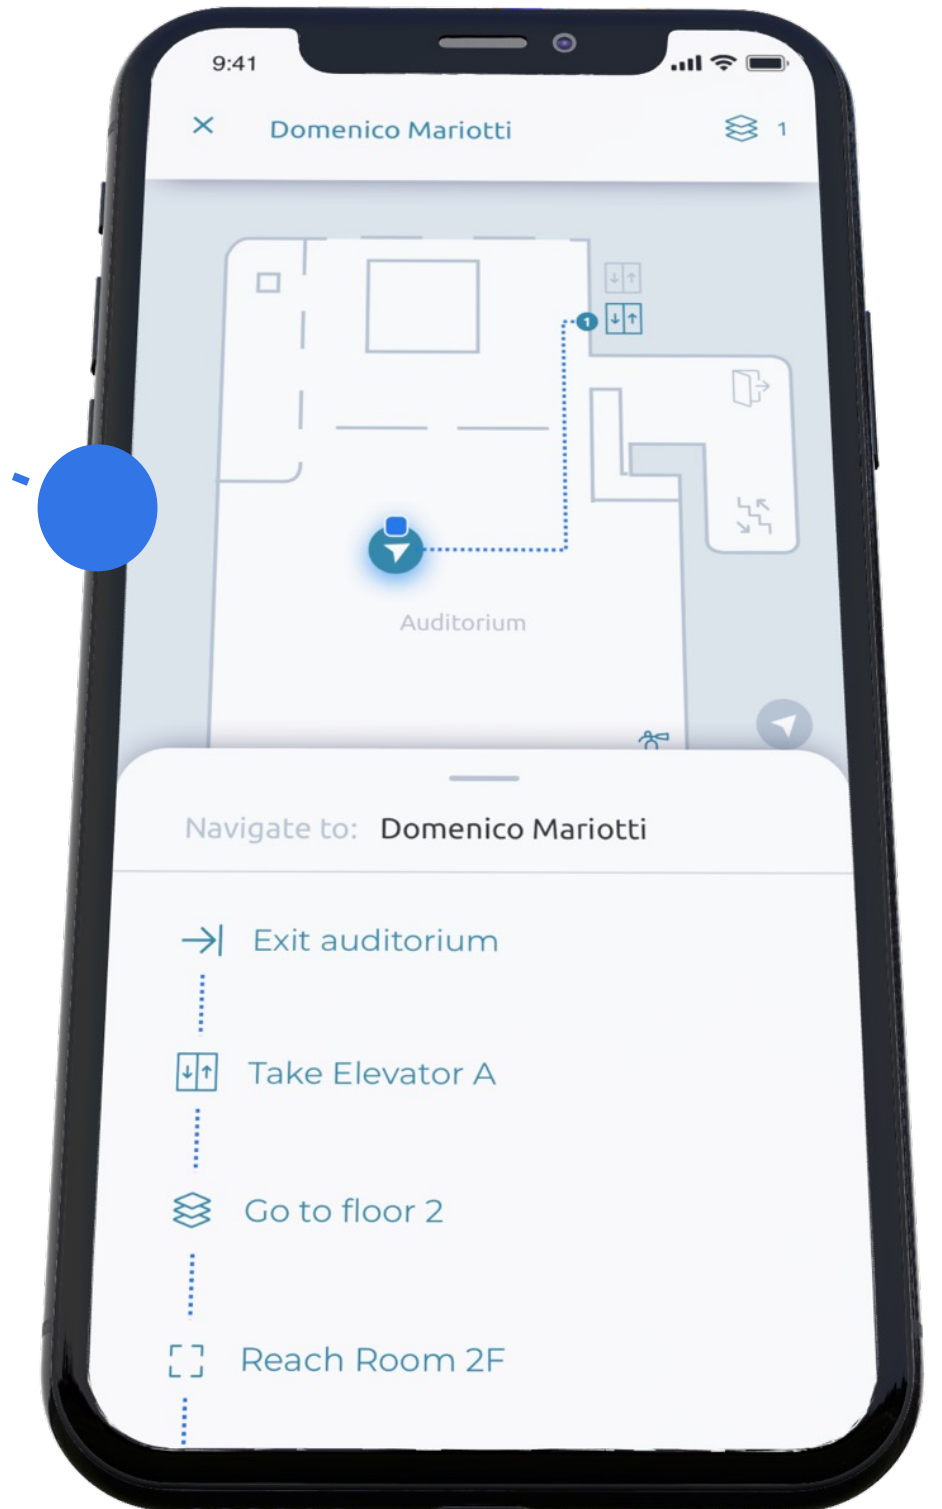

FEATURES

POWERED BY

Synapses

Navigation

DASHBOARD

Define multiple paths

USER APP

Use the best one

Item finding

DASHBOARD

BlueGPS allows to easily configure and find items on the map.

An editor made to follow the dynamics of your organization, change the interaction position and distance to enable proximity actions.

Hands-free doors

DASHBOARD

BlueGPS implements an advanced algorithm that detects the entrance and exit with high reliability.

Presence & Access control

BlueGPS can integrate a control access system and check your daily presence.

- Visualize a Heat Map with an Adjustable Bandwidth
- Instant report from field to site manager

Each Report includes :

- Configurable TAG list
- Short text description
- Saturation point configurable

It's also possible to set filters that give you a daily report, and to detect areas that are crowded, empty, noisy or quiet.