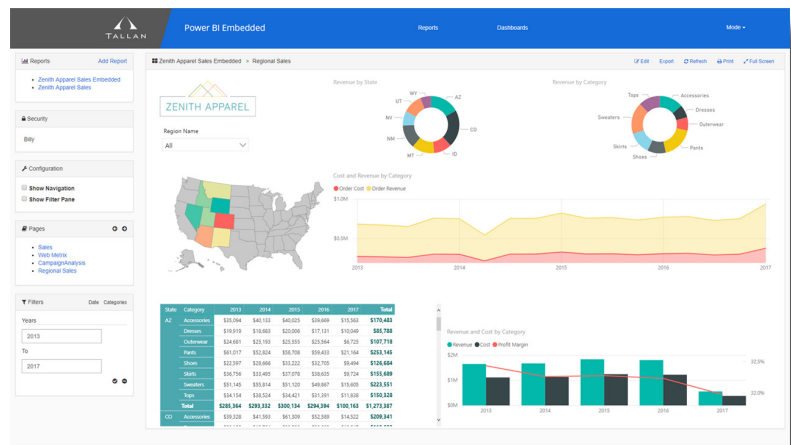

Experience Talent-Driven Innovation

Founded in 1985, Tallan provides technology and business process consulting services to enterprise and mid-sized companies, as well as government entities, with a focus on Custom Development, Portals and Collaboration, Business Intelligence, Application Integration, Mobile Platforms, User Experience, Ecommerce, Web Development, and Cloud Services.