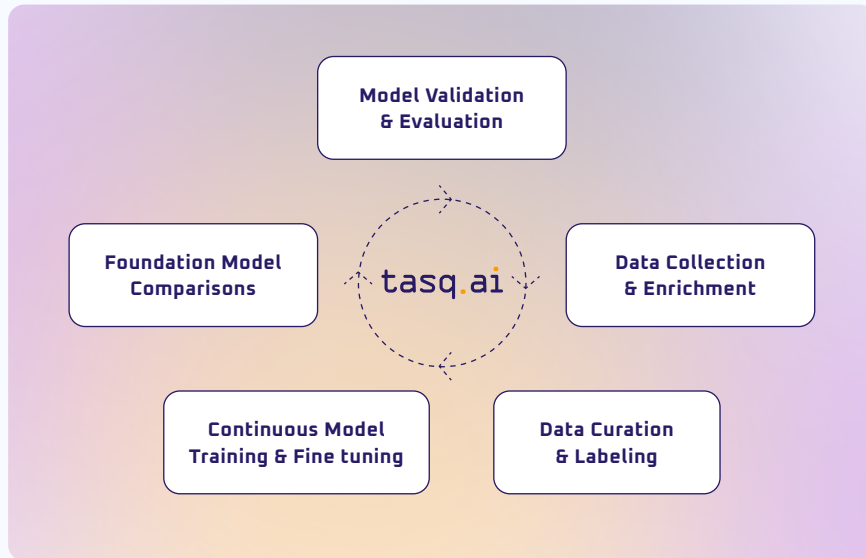

## Tasq.ai Offers You

A customized AI flow, tailored to your data, using Decentralized Human Guidance and world-class models to optimize your results.

## What We Do

Tasq.ai orchestrates the ML and GenAI lifecycle by combining world-class models and seamless human guidance for leading AI practitioners.

### Configurable AI Flow Platform

Tasq.ai introduces a transformative approach to artificial intelligence with its configurable AI flow platform. This innovative solution empowers organizations to effortlessly adapt AI technologies to their specific needs, streamlining operations and enabling innovation. It's the gateway to unlocking the full potential of AI, making complex integrations a thing of the past. With Tasq.ai, you're not just adopting AI; you're customizing the future of your business.