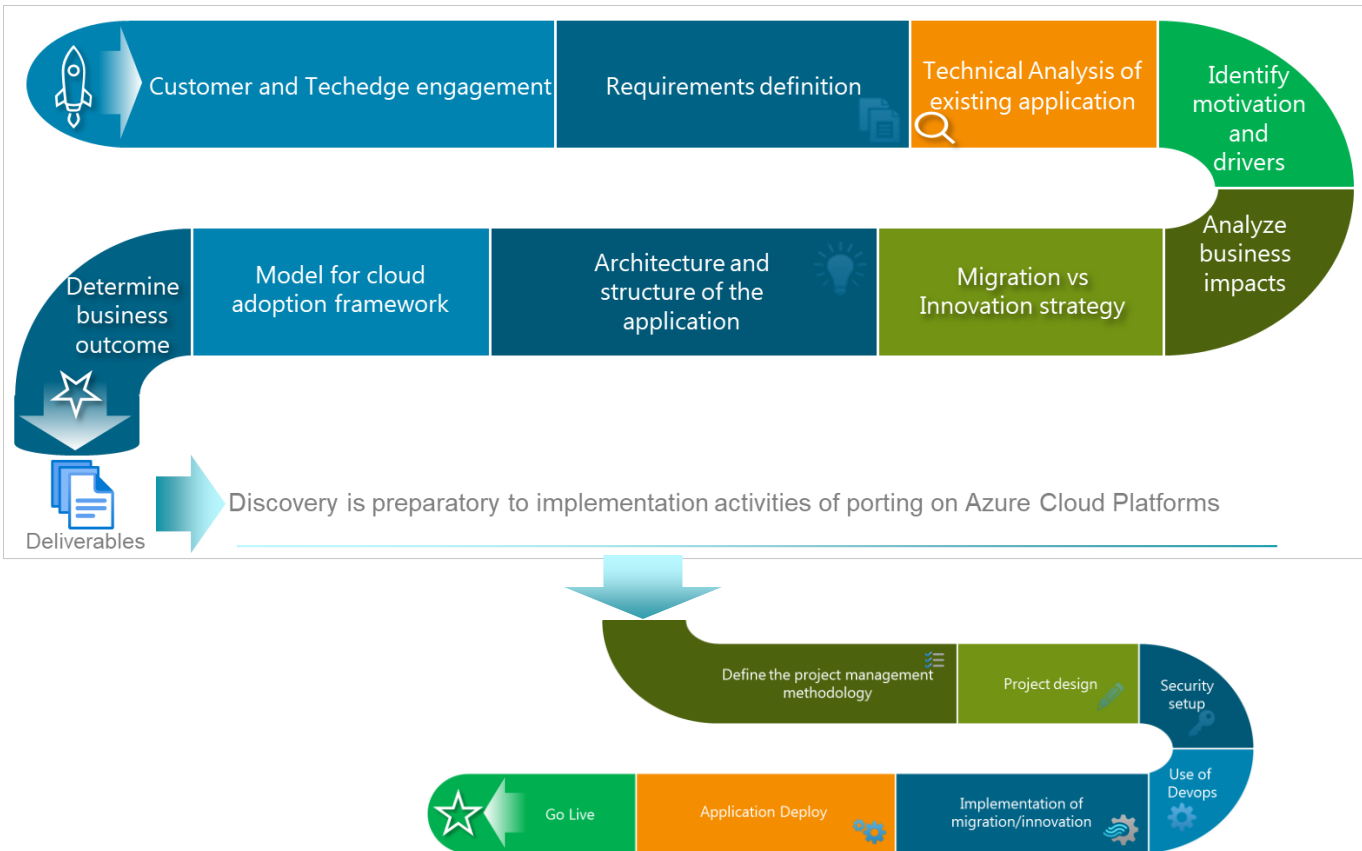

APP MODERNIZATION DISCOVERY

Evaluation APP MODERNIZATION for a single application. Engage your business users on innovation capabilities and learn how your business will be impacted!

APP MODERNIZATION DISCOVERY is a packaged service that includes an assessment of a single application that aims to provide awareness in terms of solution and impacts for a cloud strategy and maximize the value for the adoption of Microsoft Azure platforms.

DELIVERED IN 2 WEEKS:

Technical analysis of the existing application

Analysis of gaps of existing application to modernization

Migration vs. innovation strategy

Comparison of migration strategy vs. innovation strategy

Cloud adoption plan

The detailed adoption plan of cloud platform for the app

Business impact and outcome

Evaluation of impacts and outcome on your business

APP MODERNIZATION DISCOVERY INCLUDES THESE STEPS OF THE APP MODERNIZATION PATH