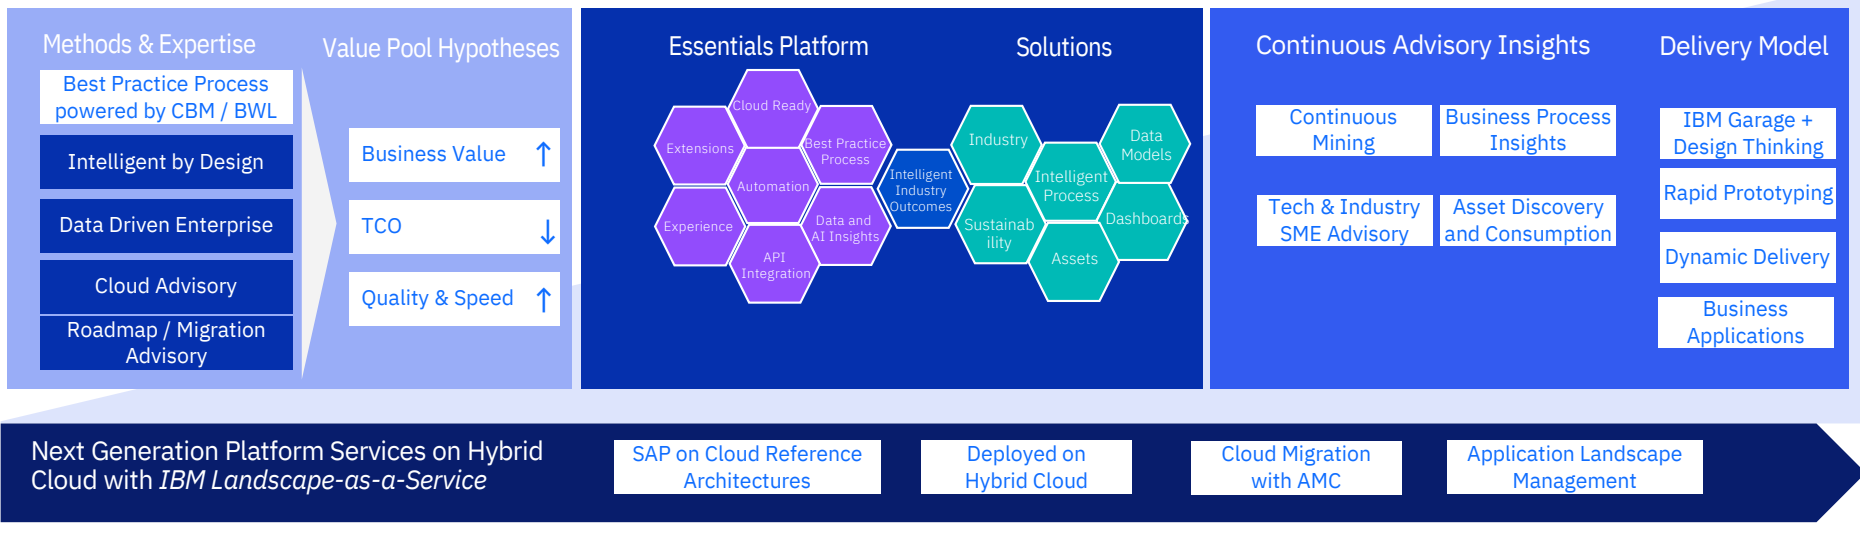

We have the solutions

Embedding Azure into the IBM *Shift to the Intelligent Enterprise* for SAP

IBM Intelligent Transformation for SAP Lifecycle Offerings

Advise: Next Generation Business Value Realization with *Rapid Discovery*

Move: Next Generation Intelligent Industry Cloud Solutions built on IBM *Essentials & Impact* with *Continuum* and *Dynamic Delivery*

Extend: Next Generation Continuous Delivery

Powered by our evolving Ecosystem of Partners & Acquisitions