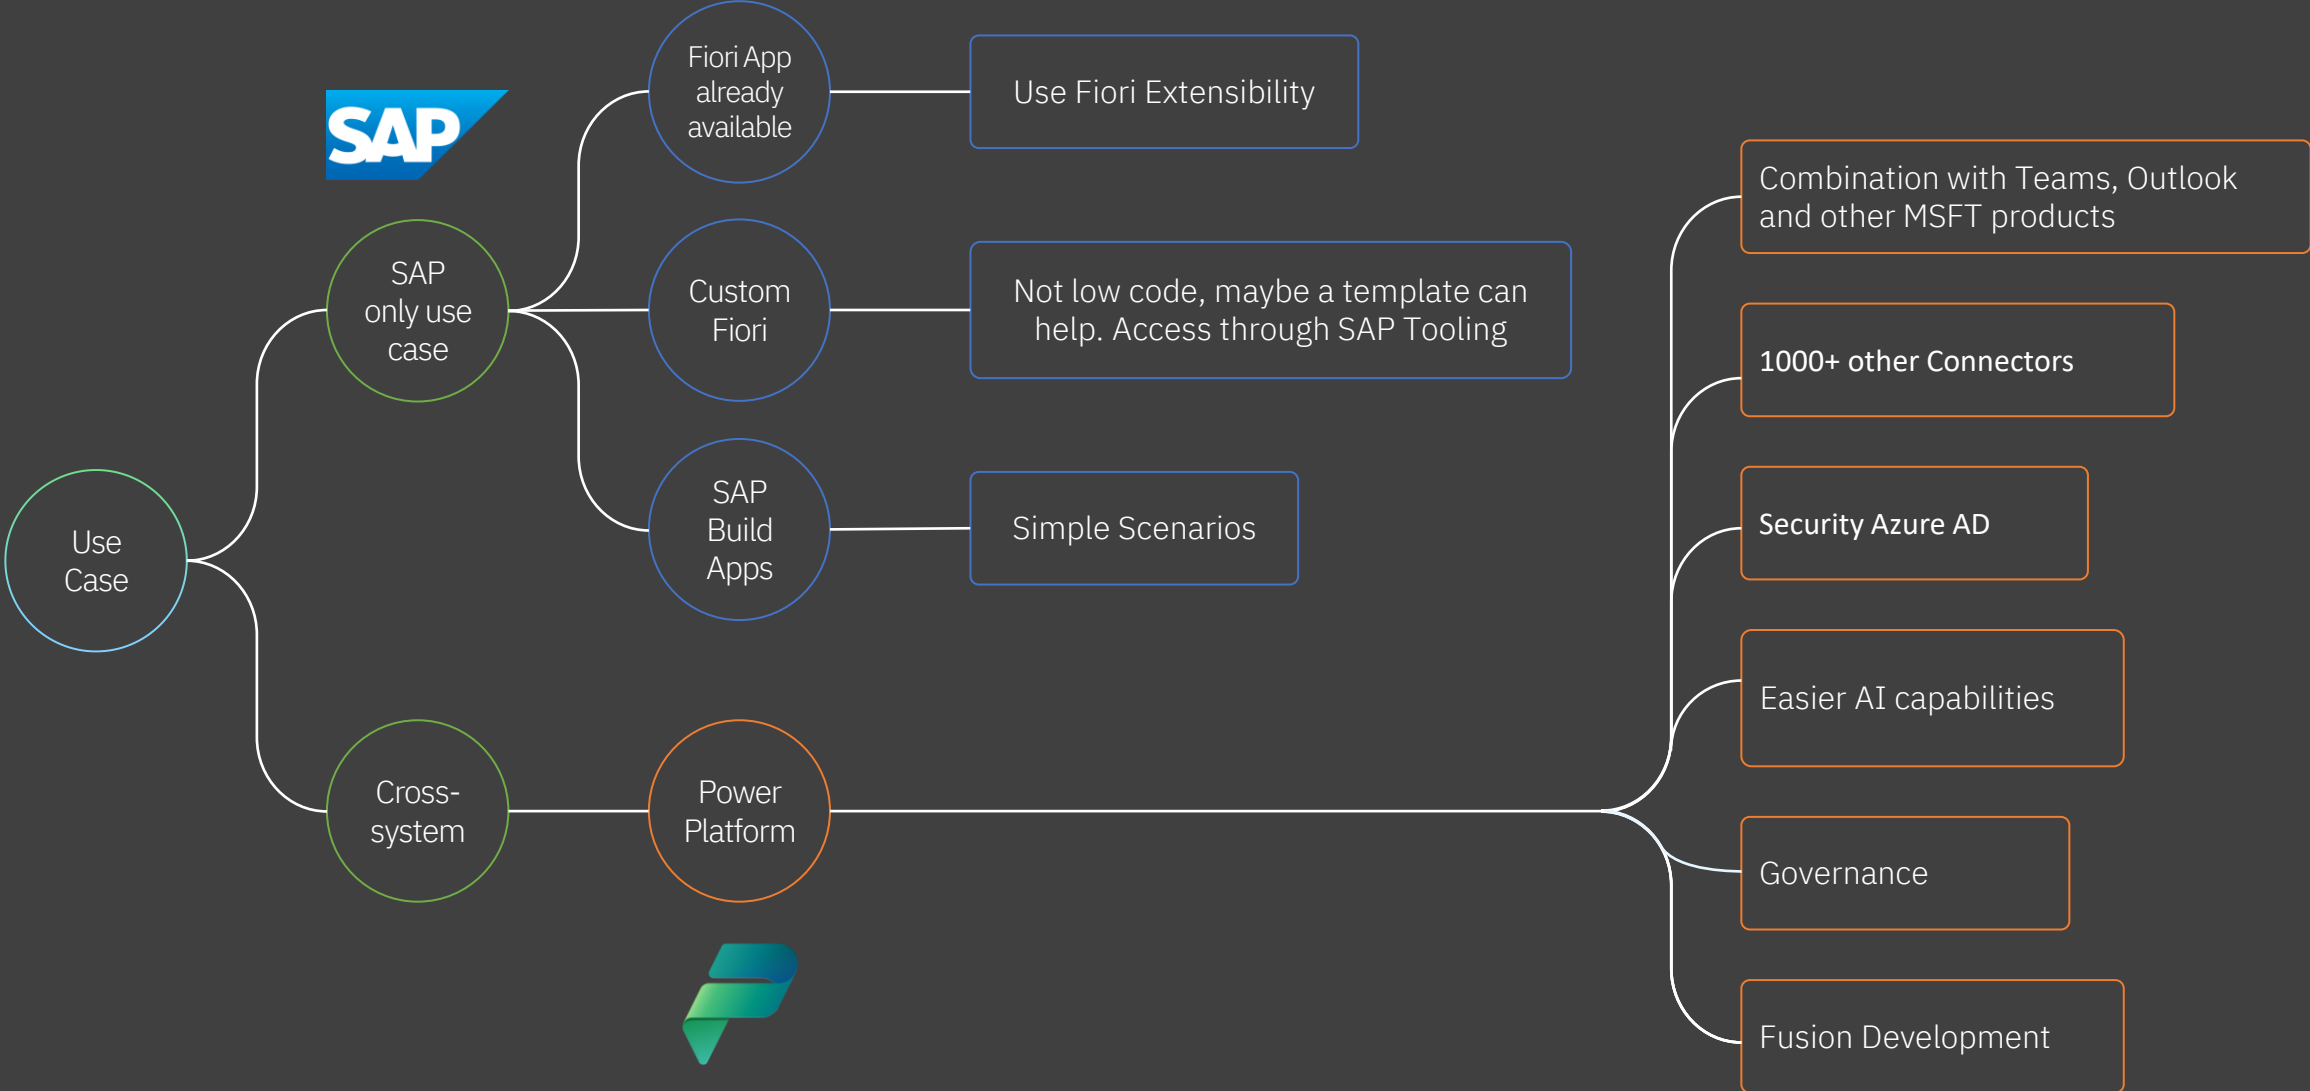

Choosing the right path for your next solution