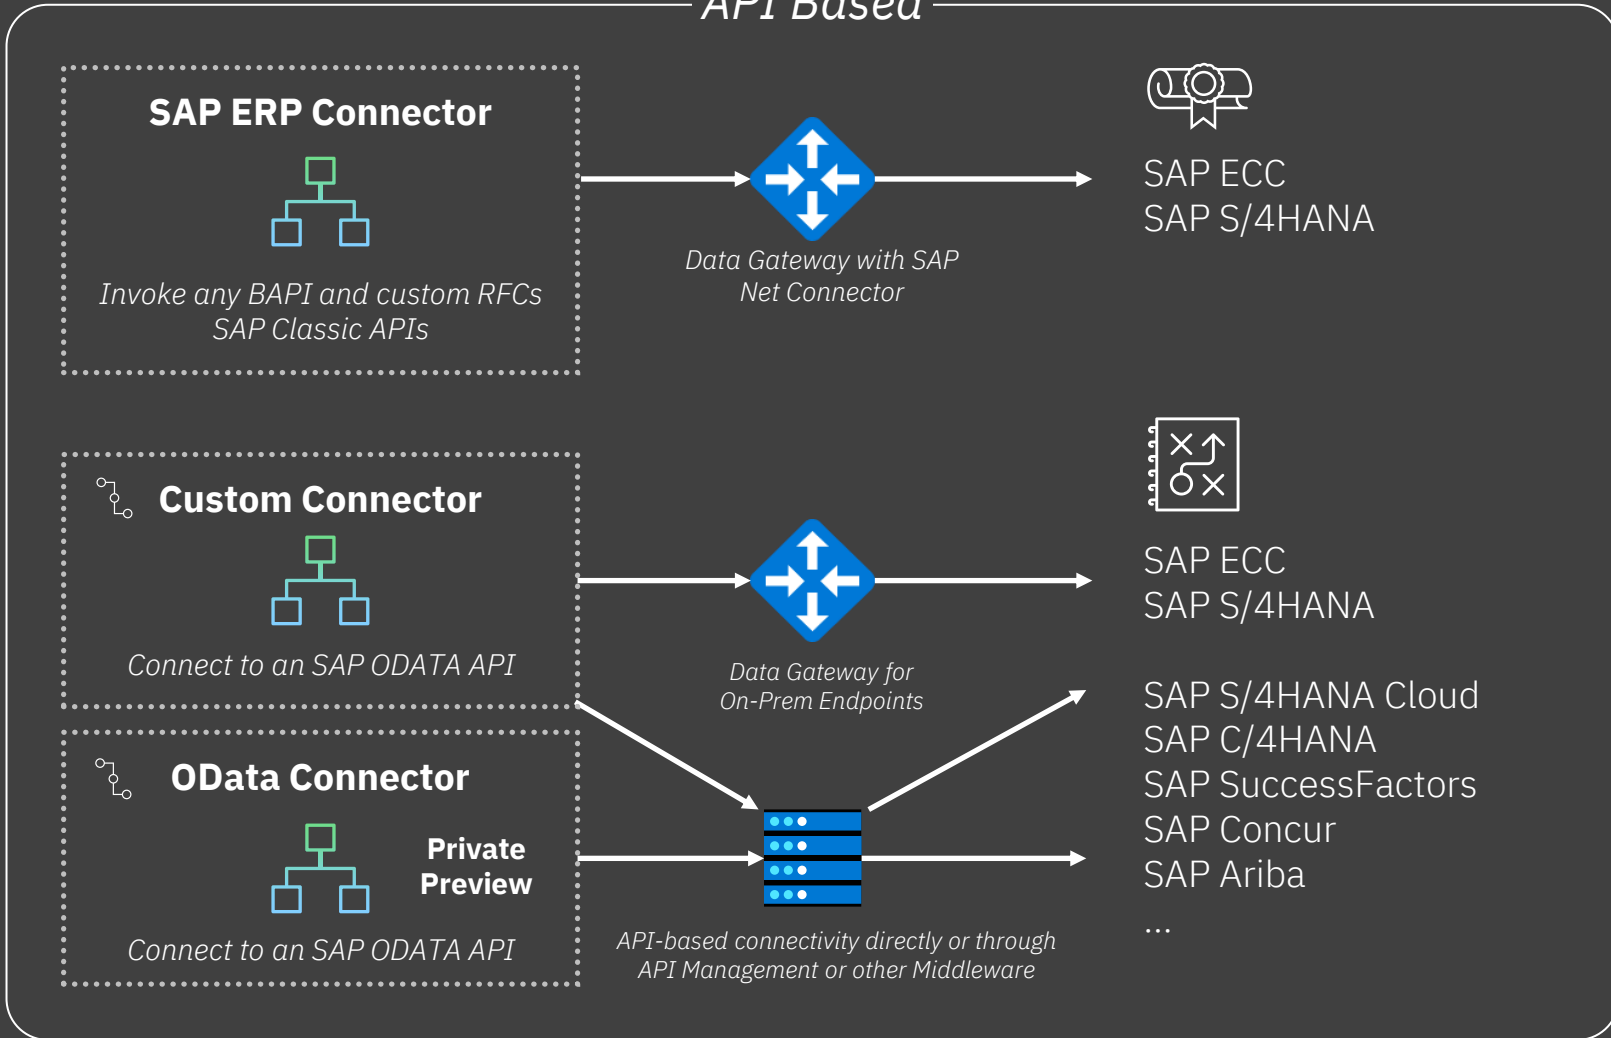

# Power Platform

# Power Platform + SAP Integration

## API Based

6,500+ Clients running SAP

300+ public case studies

40+

Client Innovation Centers (CICs)

Largest base of SAP Global Solution Delivery Centers

- On-site
- Near-shore
- Off-shore

- Legacy SAP
- SAP Suite on HANA
- SAP S/4HANA
- SAP LoB (SFBS, Ariba, Concur)