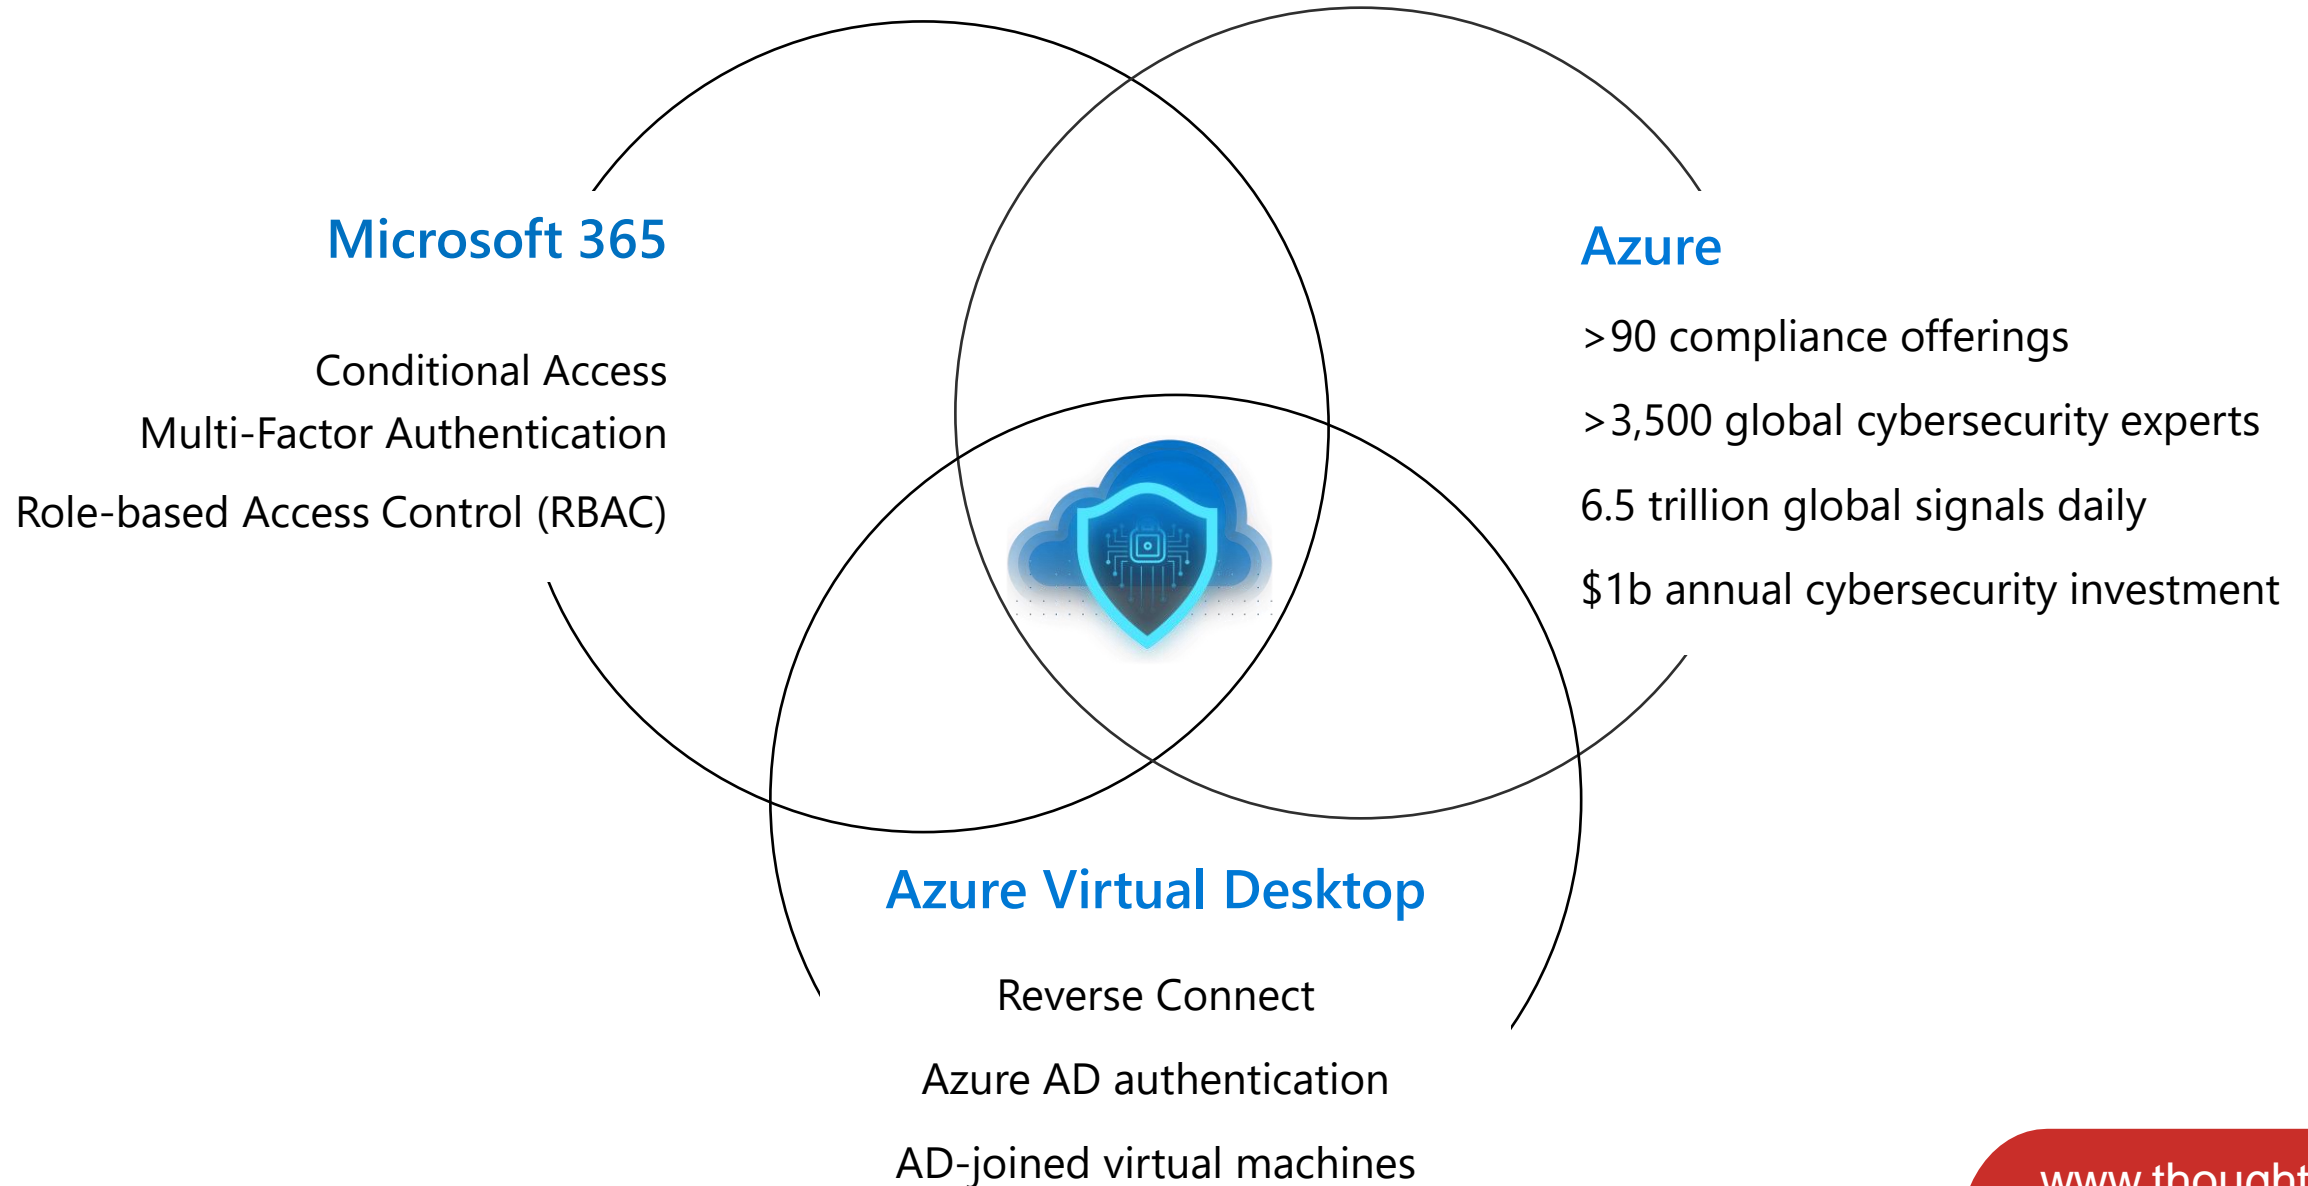

AVD – Why do we need it?

- WVD is a cost-effective, scalable cloud hosted application delivery mechanism for complex business applications which allows us to shift from a legacy Citrix XenApp infrastructure to a modern cloud hosted service.
- Provides a **secure, reliable** and **performant** infrastructure hosted in close proximity to existing backend servers/services – **low latency**.
- **Isolates** out-of-date, unsupported software in a centralized “locked-down” environment.
- **Avoids** continuous Win10 “Evergreen” testing cycles.
- Forms part of the **Business Continuity Plan**.
- Removes need for VPN’s.
- In the future, as the service is internet/web based, we will be able to offer it to users working on **any device**, personal or corporate!

Additional benefits of Azure Virtual Desktop

VDI/RDSH management as a service on Azure

Most flexible service allowing you to virtualize both desktops and apps

Windows 7 virtual desktop with free Extended Security Updates

Integrated with the security and management of Microsoft 365

Blending the security of the convergence of the Microsoft ecosystem

Managed by Microsoft

Your subscription—your control

Managed by Microsoft

High-level architecture

Utilizes Azure Active Directory identity management service

Provides virtualization infrastructure as a managed service

Deploy and manage VMs in Azure subscription

Manage using existing tools like Configuration Manager or Microsoft Intune