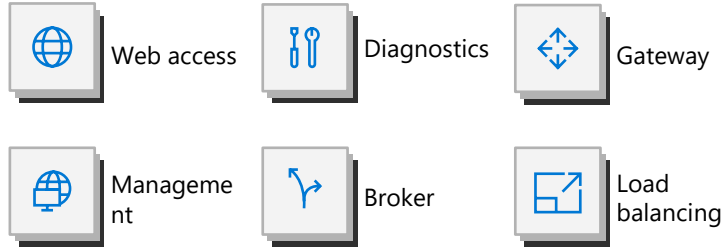

Additional benefits of Azure Virtual Desktop

VDI/RDSH management as a service on Azure

Most flexible service allowing you to virtualize both desktops and apps

Windows 7 virtual desktop with free Extended Security Updates

Integrated with the security and management of Microsoft 365

Blending the security of the convergence of the Microsoft ecosystem

Managed by Microsoft

Your subscription—your control

Managed by Microsoft

High-level architecture