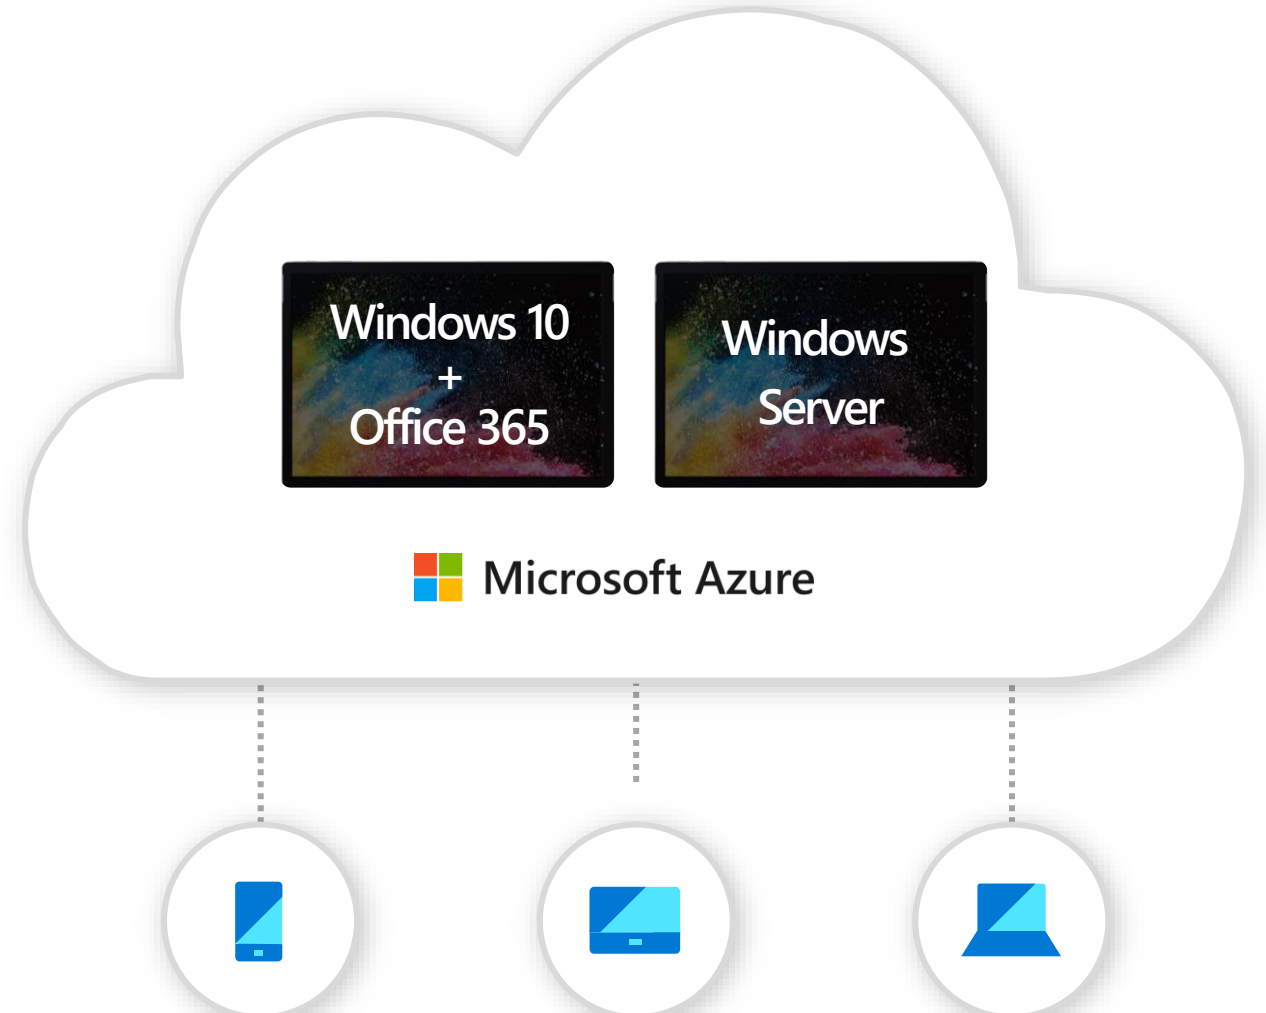

Specific Employees

BYOD and mobile
Call centers
Branch workers

Specialized Workloads

Design and engineering
Legacy apps
Software dev test

Azure Virtual Desktop is generally available worldwide

The best virtual desktop experience, delivered on Azure

Deliver the only multi-session Windows 10 experience

Enable optimizations for Office 365 ProPlus

Migrate Windows Server (RDS) desktops and apps

Deploy and scale in minutes

Azure Virtual Desktop

Full Windows 10 and
Office 365 experience

Optimized for Office
365 ProPlus

Migrate your existing
Windows Server (RDS)
environment to Azure

Deploy and scale
in minutes

Deliver the only multi-session Windows 10 experience

Provide your users with the only multi-session Windows 10 experience virtualized in the cloud that's highly scalable, always up to date, and available on any device.