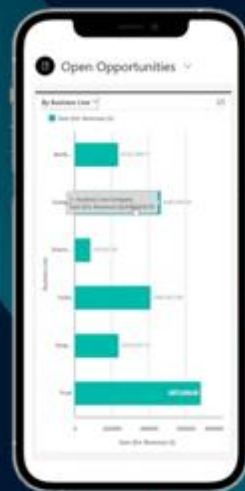

Where are you on your Data maturity journey?

Azure Analytics Roadmap

Sources

Data Orchestration

User Insights

The Data Platform journey

Week 1

Discover and decide

Exercise to understand and discuss your business intelligence needs

Week 2

Design

Construction of Data Platform, Data model from in scope data source

Week 3

Build and Accelerate

Preparation of Power BI reports and dashboards, Build and implement Data Platform, ingest Data