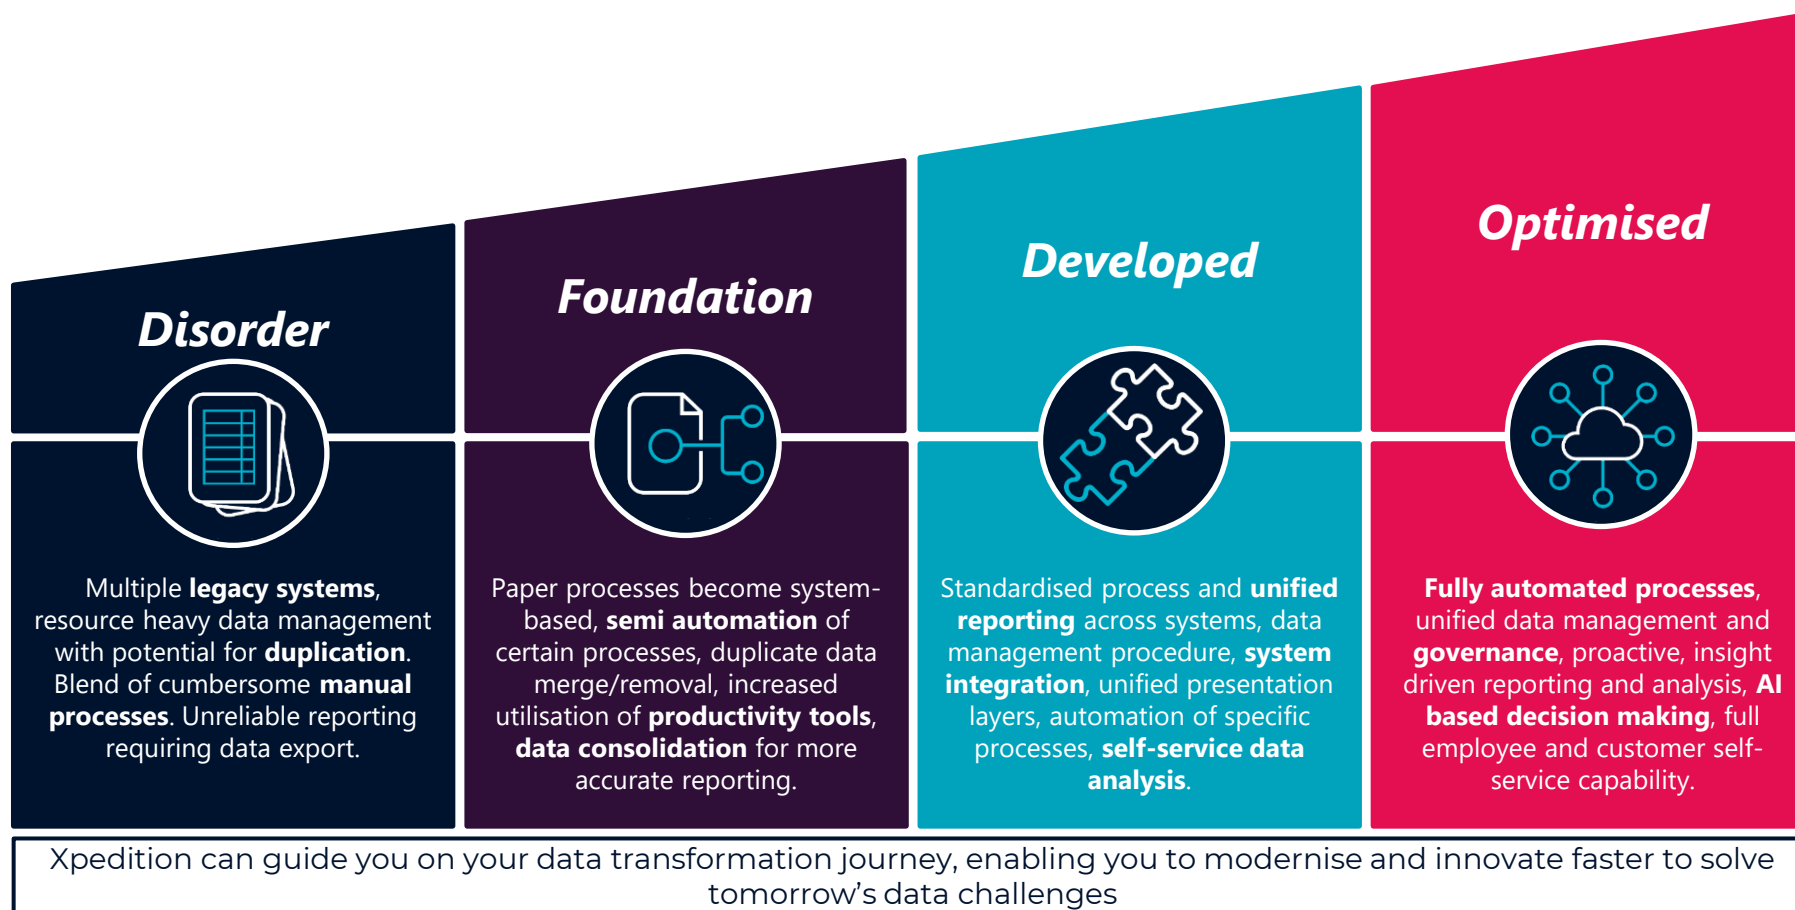

Where are you on your Data maturity journey?

Azure Analytics Roadmap

Sources

Data Orchestration

User Insights

The Data Platform journey

Week 1

Discover and decide

Exercise to understand and discuss your business intelligence needs

Week 2

Design

Construction of Data Platform, Data model from in scope data source

Week 3

Build and Accelerate

Preparation of Power BI reports and dashboards, Build and implement Data Platform, ingest Data