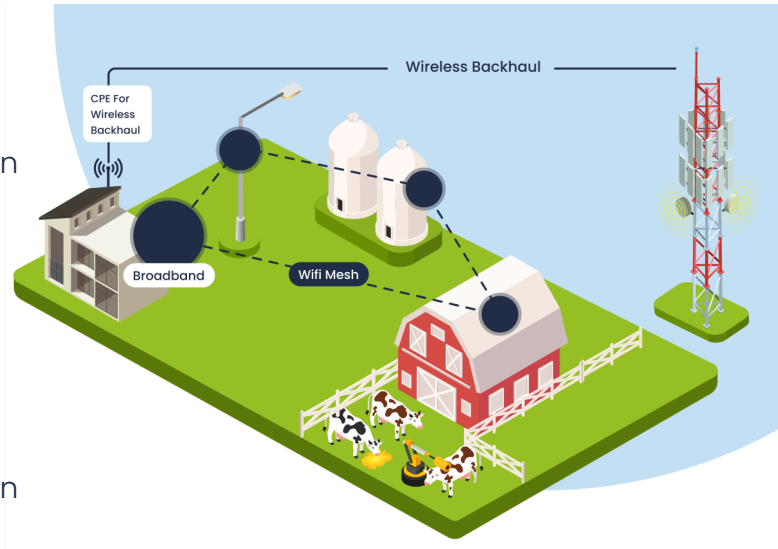

# Simplify Connectivity

Your farm is unique – so is your network connectivity. Geographic coverage and physical landscape can make service connectivity across the farm a challenge. FarmGrid simplifies these issues with using state of the art technology to solve your specific challenges.

## Private 5G

Farm Wide Coverage  
Attached to pole/Yard light/Barn  
Wired or Wireless broadband  
Connects Tractors & Robots

## Sensor Gateway

Gateway device  
Attached to pole/Yard light/Barn  
Connects Sensors & Cameras

## Secure your Data

- YOUR FARM YOUR DATA**  
Full control of all your data in one place
- DATA MANAGEMENT**  
Secured Data Vault for your farm
- SECURED NETWORK**  
Farm to cloud secured network
- DATA SHARING**  
Share data with your partners and customers