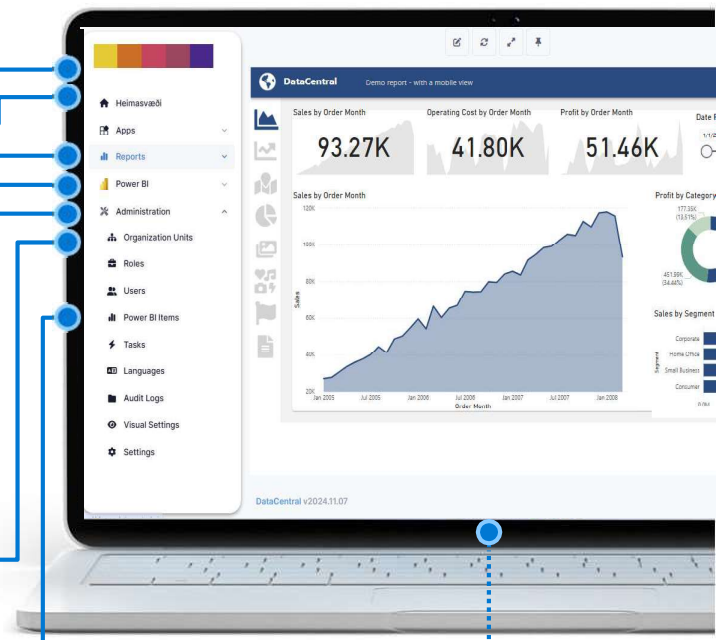

# Design tailored data products across industries and departments

- ✓ Get started within minutes
- ✓ Extends & enhances existing BI investments
- ✓ Secure, trusted platform

## Competitive edge

- Complementary to Existing Tools:** Enhances BI tools instead of competing with them.
- Future-Proof Design:** Supports AI advancements and seamless platform integrations.
- Cost Savings:** Simplified and streamlined licensing and reduced operational overhead.
- Modules:** Upsell opportunities with practical extension that are lacking in modern BI tools.
- Customer Empowerment:** Delegated access management simplifies operations for end-users.
- Embracing the API-Economy:** A turn-key delivery platform for ISVs and custom applications
- Secure and govern** with a unified admin centre and data and access controls.

- Extend with your preferred AI provider
- Connect to any endpoint with a low-code/no-code approach
- Direct access to data models
- Extends beyond Data visualization

Learn more at [uiData.com](https://uiData.com)