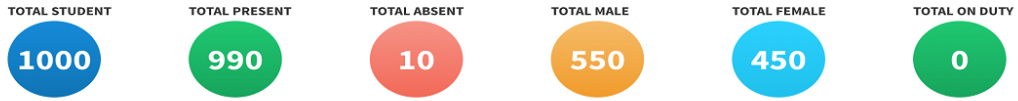

Today Student Attendance Status

Manage Attendance

[Absentees Report](#) [Export](#)

Date.	Classes Name	Section	Active Students	Passed Students	Present Students	Absent Students	Total Male	Total Female	Total OD	Mark	Daily Summary Report	Monthly Summary Report	Hourly Cumulative Report	Monthly Cumulative Report
2022-03-12	Pre-KG	Creche-Purple Ann Wambui	20	12	NA	NA	NA	NA	0		Daily	Monthly	Hourly	Monthly
		LKG	PP1-White Yunis Zubeda Kizzy	14	22	NA	NA	NA	NA	0		Daily	Monthly	Hourly
		PP1-Pink	13	0	NA	NA	NA	NA	0		Daily	Monthly	Hourly	Monthly
	UKG	PP2-White Rachel Mutia	29	6	NA	NA	NA	NA	0		Daily	Monthly	Hourly	Monthly

Manage Classes Modules

 Manage Classes 11 Create New	 Manage Section 16	 Manage Subjects 364
--	---	---

Manage Active Classes

Classes Name	Section	Subjects	Timetable	Assessments	Attendance
Pre-KG	Creche- Purple Ann Wambui	Subjects	Timetable	Assessments	Attendance
LKG	PP1-White Yunis Zubeda Kizzy	Subjects	Timetable	Assessments	Attendance
	PP1-Pink	Subjects	Timetable	Assessments	Attendance
UKG	PP2-White Rachel Mutia	Subjects	Timetable	Assessments	Attendance
	PP2-Pink Rachel Mutia	Subjects	Timetable	Assessments	Attendance
GRADE 1	1G Winfridah Kerubo Omari	Subjects	Timetable	Assessments	Attendance
GRADE 2	2G Millicent Achieng Nyangayo	Subjects	Timetable	Assessments	Attendance
	2H Ruth Nechesa Tabuka	Subjects	Timetable	Assessments	Attendance
GRADE 3	3G Stella Kiwasi Mwalumbo	Subjects	Timetable	Assessments	Attendance