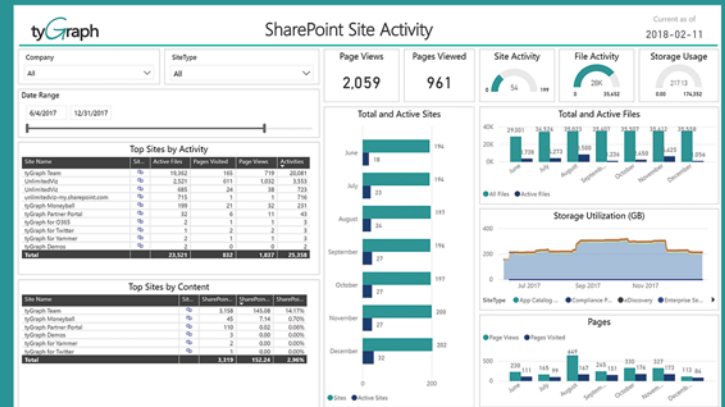

TYGRAPH FOR SHAREPOINT

Intelligent Tools
for Better
Collaboration

Deep Insights for SharePoint,
Groups, OneDrive and more.

Get insights on your SharePoint Online environment with **tyGraph for SharePoint**. SharePoint activity, inventory, and asset data available for deep analysis on all SharePoint containers: Classic Site Collections, Groups, Teams Sites, OneDrives, and more. Go to tyGraph.com for your free trial.

Get your
Free Trial
Today!

www.tyGraph.com

Understand usage patterns so you can drive adoption!

Today's Office 365 professionals are tasked with understanding what is being used and what is not being used to better understand adoption patterns.

Whether it is managing a classic SharePoint deployment, controlling Groups deployments, or monitoring OneDrive adoption, tyGraph for SharePoint has what you need to understand both activity and content.

TYGRAPH FOR SHAREPOINT

Customize reports and dashboards in Power BI Augment tyGraph with your AD and HRIS data.

tyGraph for SharePoint is deployed into Power BI allowing you to augment the data model with your own data and build your own custom reports.