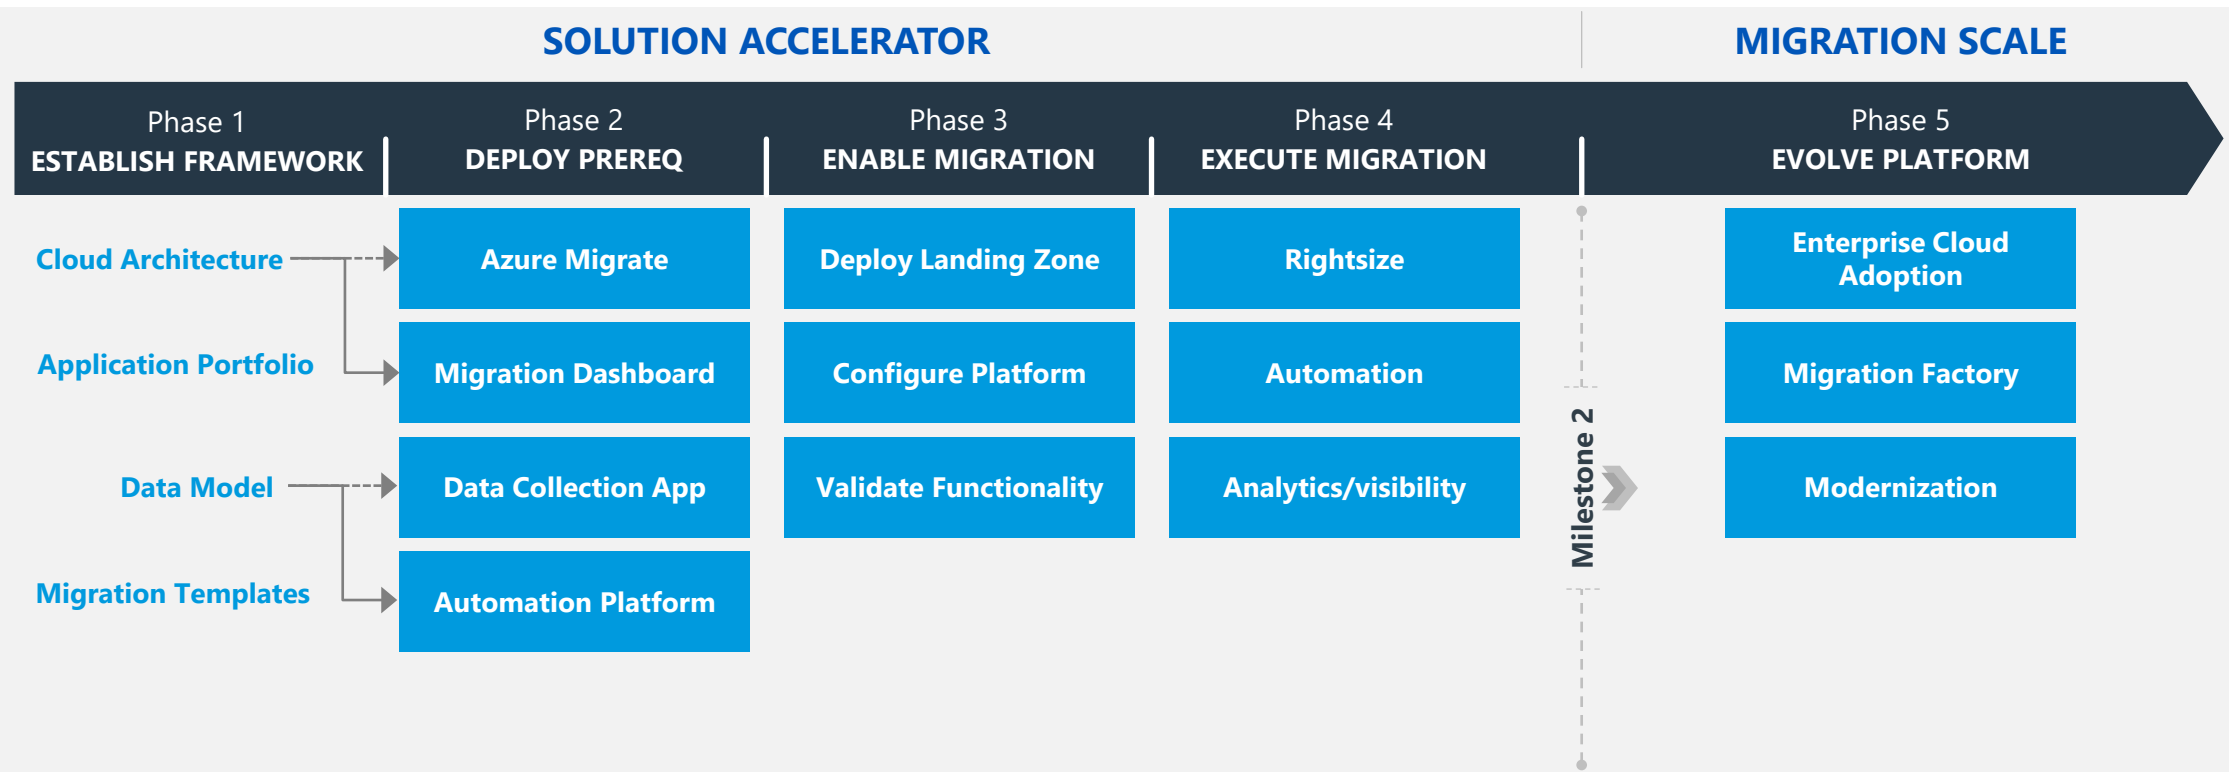

Common Cloud Migration Barriers

Lack of Azure experience

Misuse or misunderstanding of tools

Minimal investment

Poor cloud adoption strategy

Insufficient framework

The [Valorem Reply Migration Accelerator](#) is an enterprise-proven framework, encompassing process, tools and methodology that will accelerate the establishment of any migration effort. The solution provides a comprehensive set of templates, a foundational organizational data model, a fully functional executive dashboard and a robust migration automation platform that will provide critical advancement of modernization efforts, all alongside Valorem Reply's enterprise migration experience.

MIGRATION ACCELERATOR OFFER

Traditional migration efforts take significant investments of time and money and can often stifle progress of key cloud adoption initiatives. The Migration Accelerator offer provides immediate impact through an enterprise-proven set of frameworks, templates and migration services that accelerate the migration process.

KEY AREAS ADDRESSED

- Inconsistent Migration Framework
- Lack of Cohesive Tools
- Insufficient Executive Visibility
- Implementation Efficiency
- Stakeholder Engagement
- Migration Velocity

SOLUTION BENEFITS

- Process Standardization
- Quick Execution
- Analysis Driven
- Increased Visibility
- Downstream Momentum
- Repeatable

OUR APPROACH

The Migration Accelerator is intended to establish key foundational services and features for a large-scale migration effort as well as ensure the migration effort aligns with business requirements. The approach encompasses the following phases and activities.