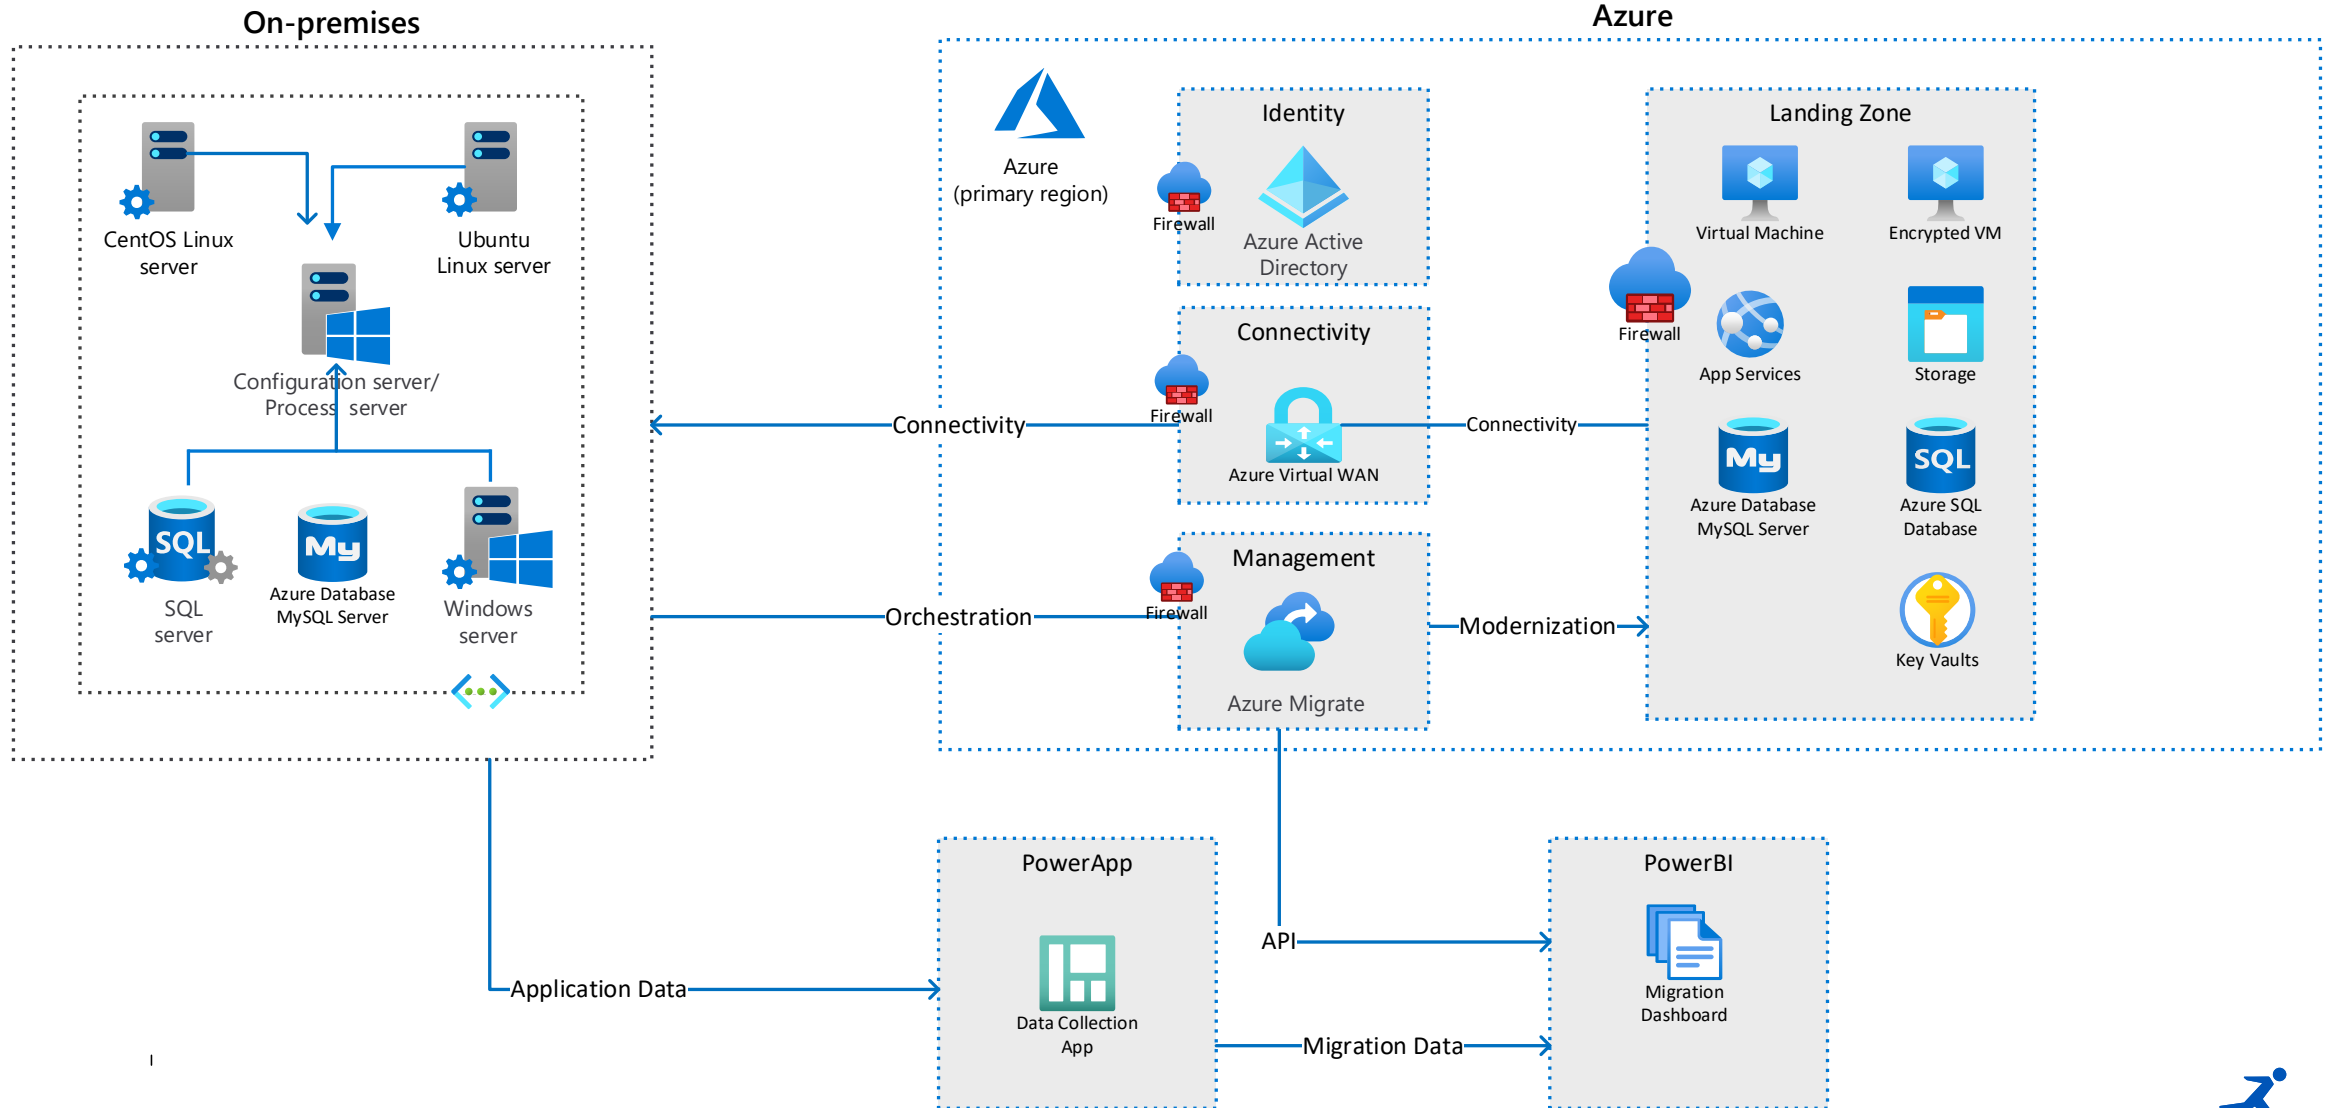

SOLUTION ARCHITECTURE