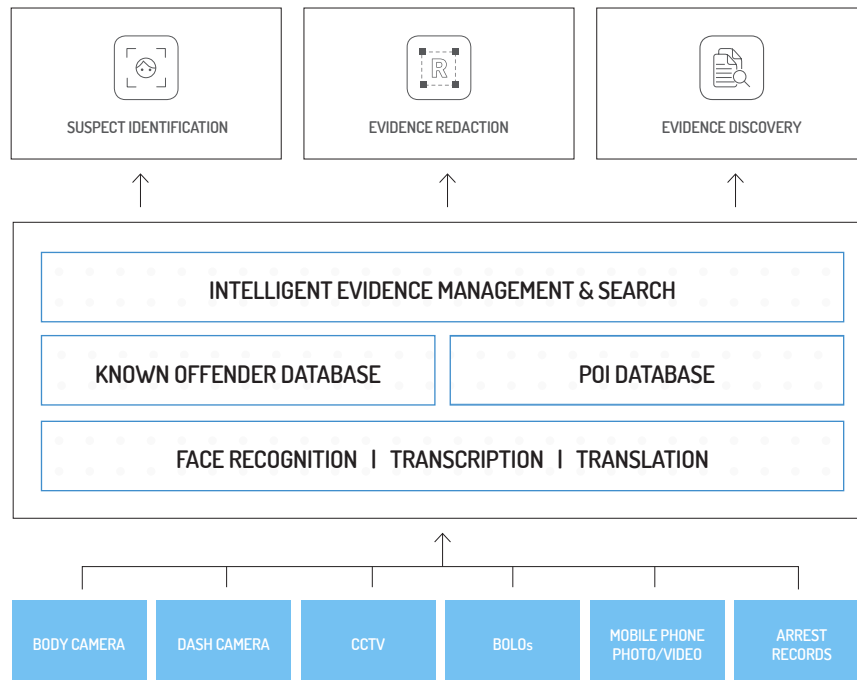

### Increase Investigator Efficiency & Oversight

- ◉ Share curated suspect leads for further investigation between analysts and investigators via email
- ◉ Consolidate suspect information in a centralized, web-based platform including appearance in evidence, booking photo(s) and data, last known address, and more
- ◉ Organize evidence by case accessible by superior officers including case details such as ID, department, officer(s), description, location, time, and notes

MAKING AI WORK FOR YOU

[veritone.com/identify](https://veritone.com/identify)

## IMPROVING INVESTIGATIVE WORKFLOWS WITH AI

Veritone provides simple to use, yet powerful applications for police departments to analyze, act upon, and distribute their evidence more efficiently - all built on one platform, aiWARE.

This single platform approach empowers agencies to leverage one or multiple intelligent applications across the public safety workflow - from suspect identification to evidence redaction - all while consolidating evidence and known offender databases in a single web-based tool.