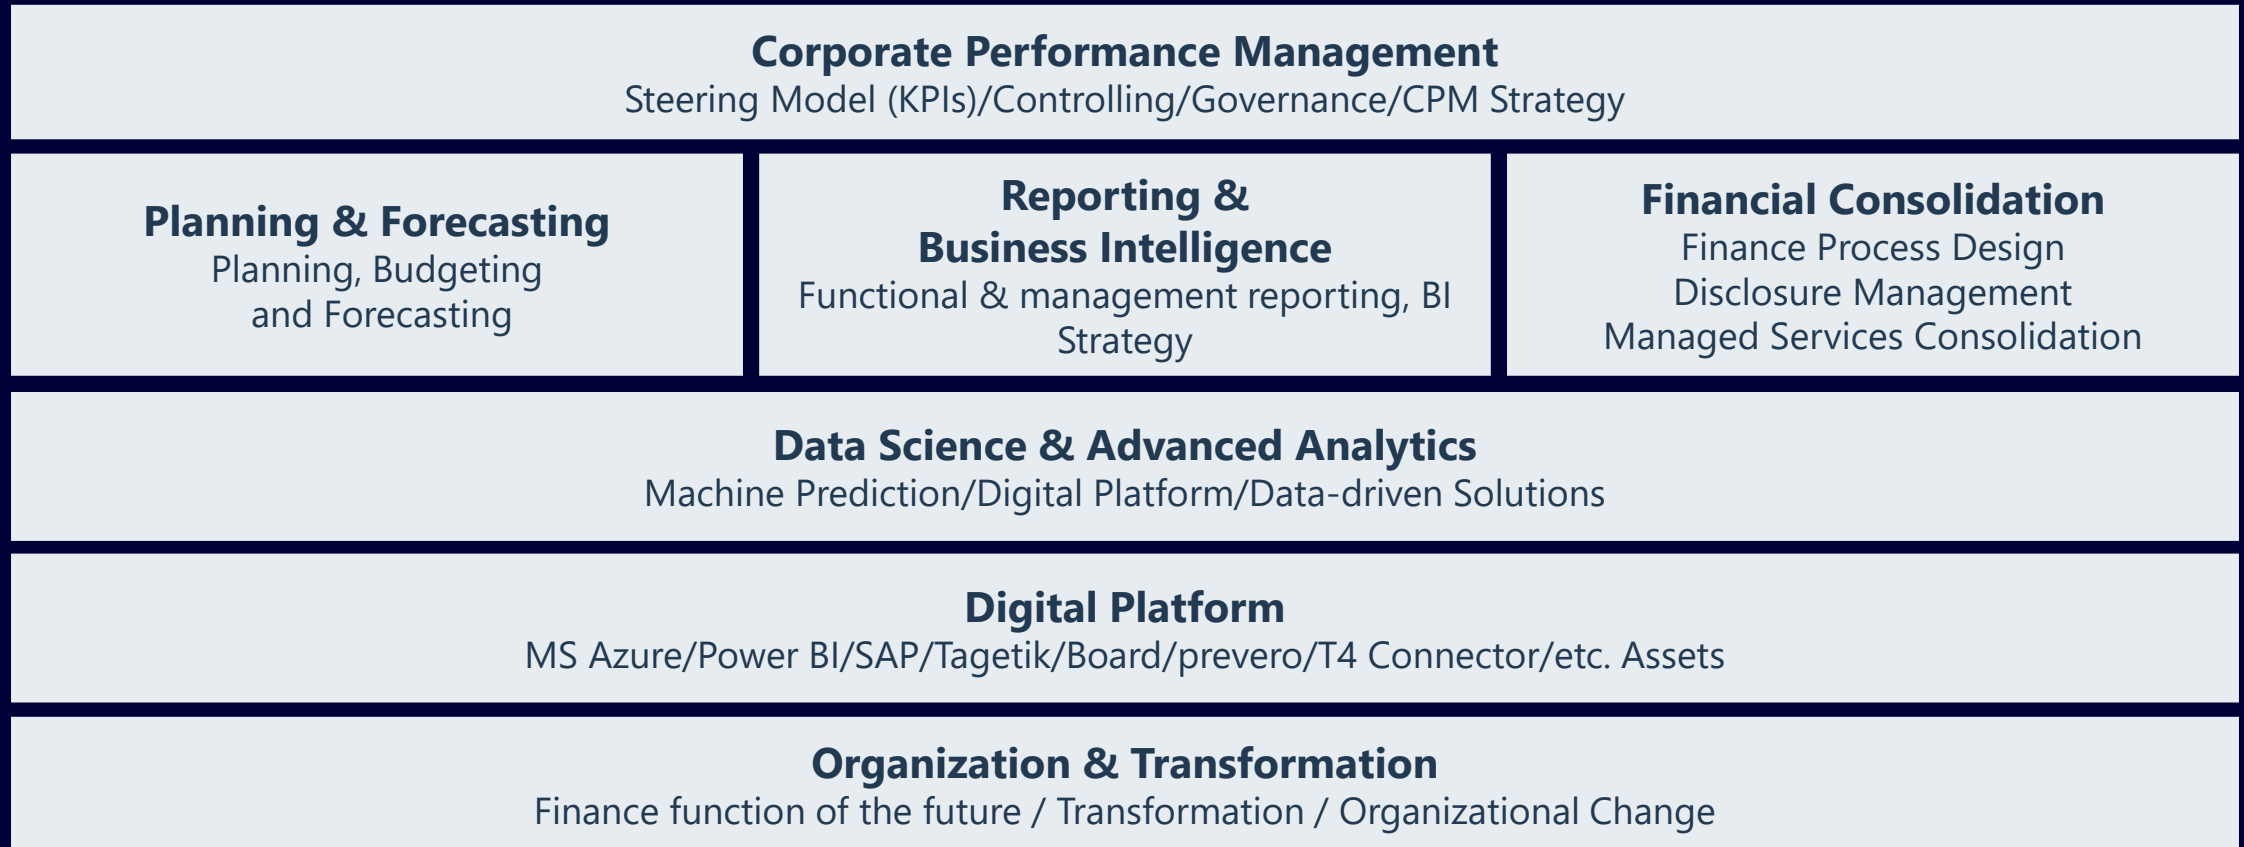

Better Practice
Advisory

Higher Process Governance
and Efficiency

Successful System
Implementation of Microsoft,
SAP and Tagetik

Advanced Analytics for the
Office of the CFO

Successful Transformation
and Program Control

Competencies & Portfolio

What our clients say...

"verovis led the project together with all stakeholders to an efficient and effective direction and accomplished the temporal and contentual goals. Internal and from the auditor the harmonized group reporting system was highly appreciated"

Klaus Neumann, Head of Group Accounting Rheinmetall AG

"Coming from a Bundesliga...and raising that bar to Champions League level..." - verovis as #Projekterfolgreichmacher in SAP S/4 HANA ERP and SAP BPC Embedded implementation and transformation project