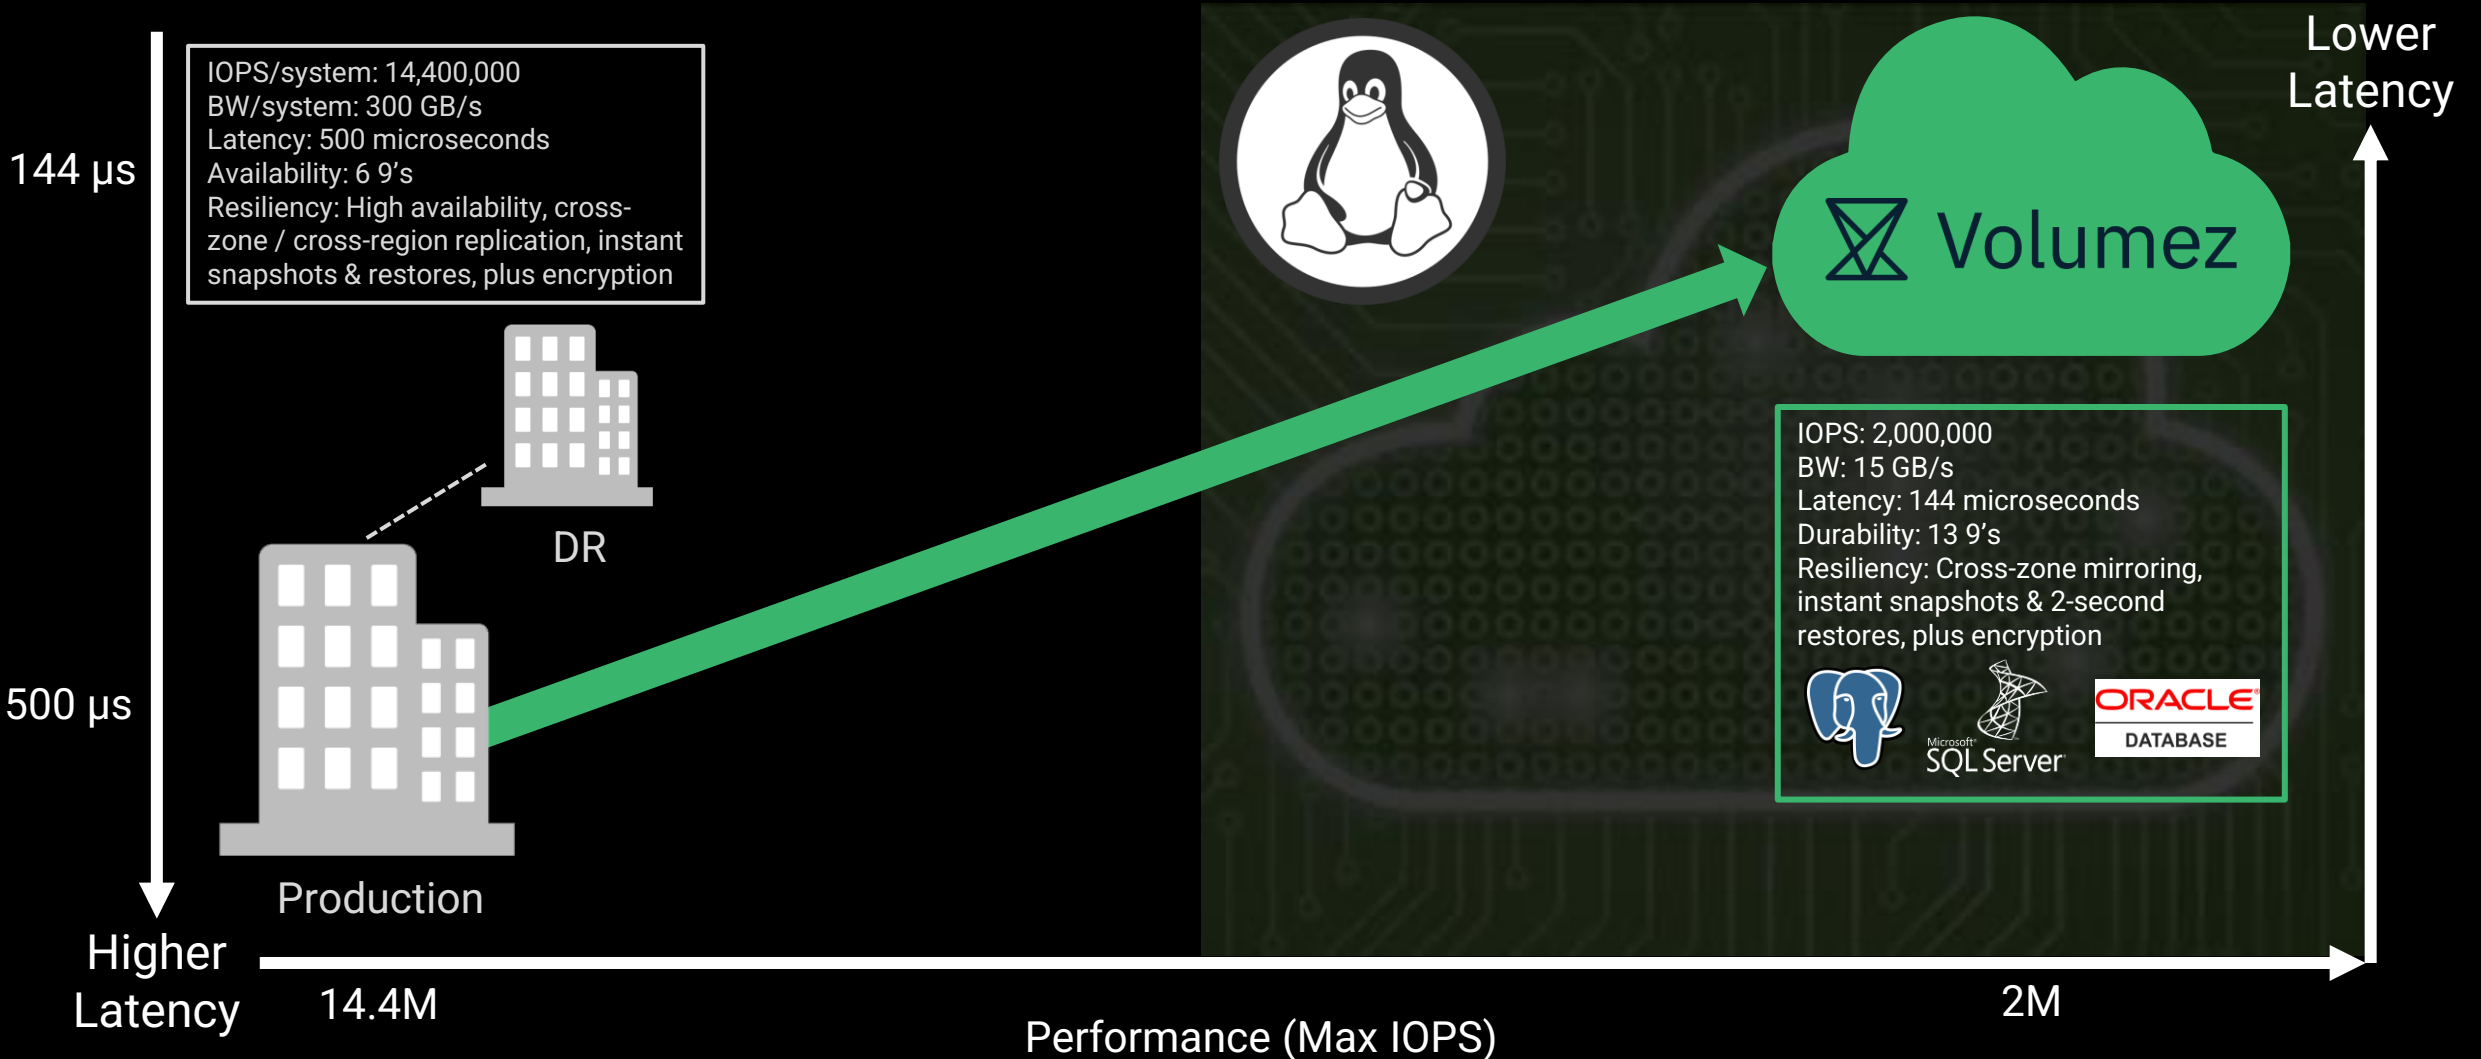

Volumez

Data Infrastructure as a Service

Unlock Database Performance & Cost Optimization
Migrate the Unmigratable Data Workloads

December 16, 2024

The Azure brownfield journey – Cloud optimization

Performance + latency + bandwidth = More topline revenue (78K Transactions Per Second)

The greenfield journey – Cloud adoption

Greater agility and scalability without compromising performance, availability & cost

Data Infrastructure as a Service

Dashboard

Provides real-time data regarding the media capacity, IOPS, bandwidth, latency, and more