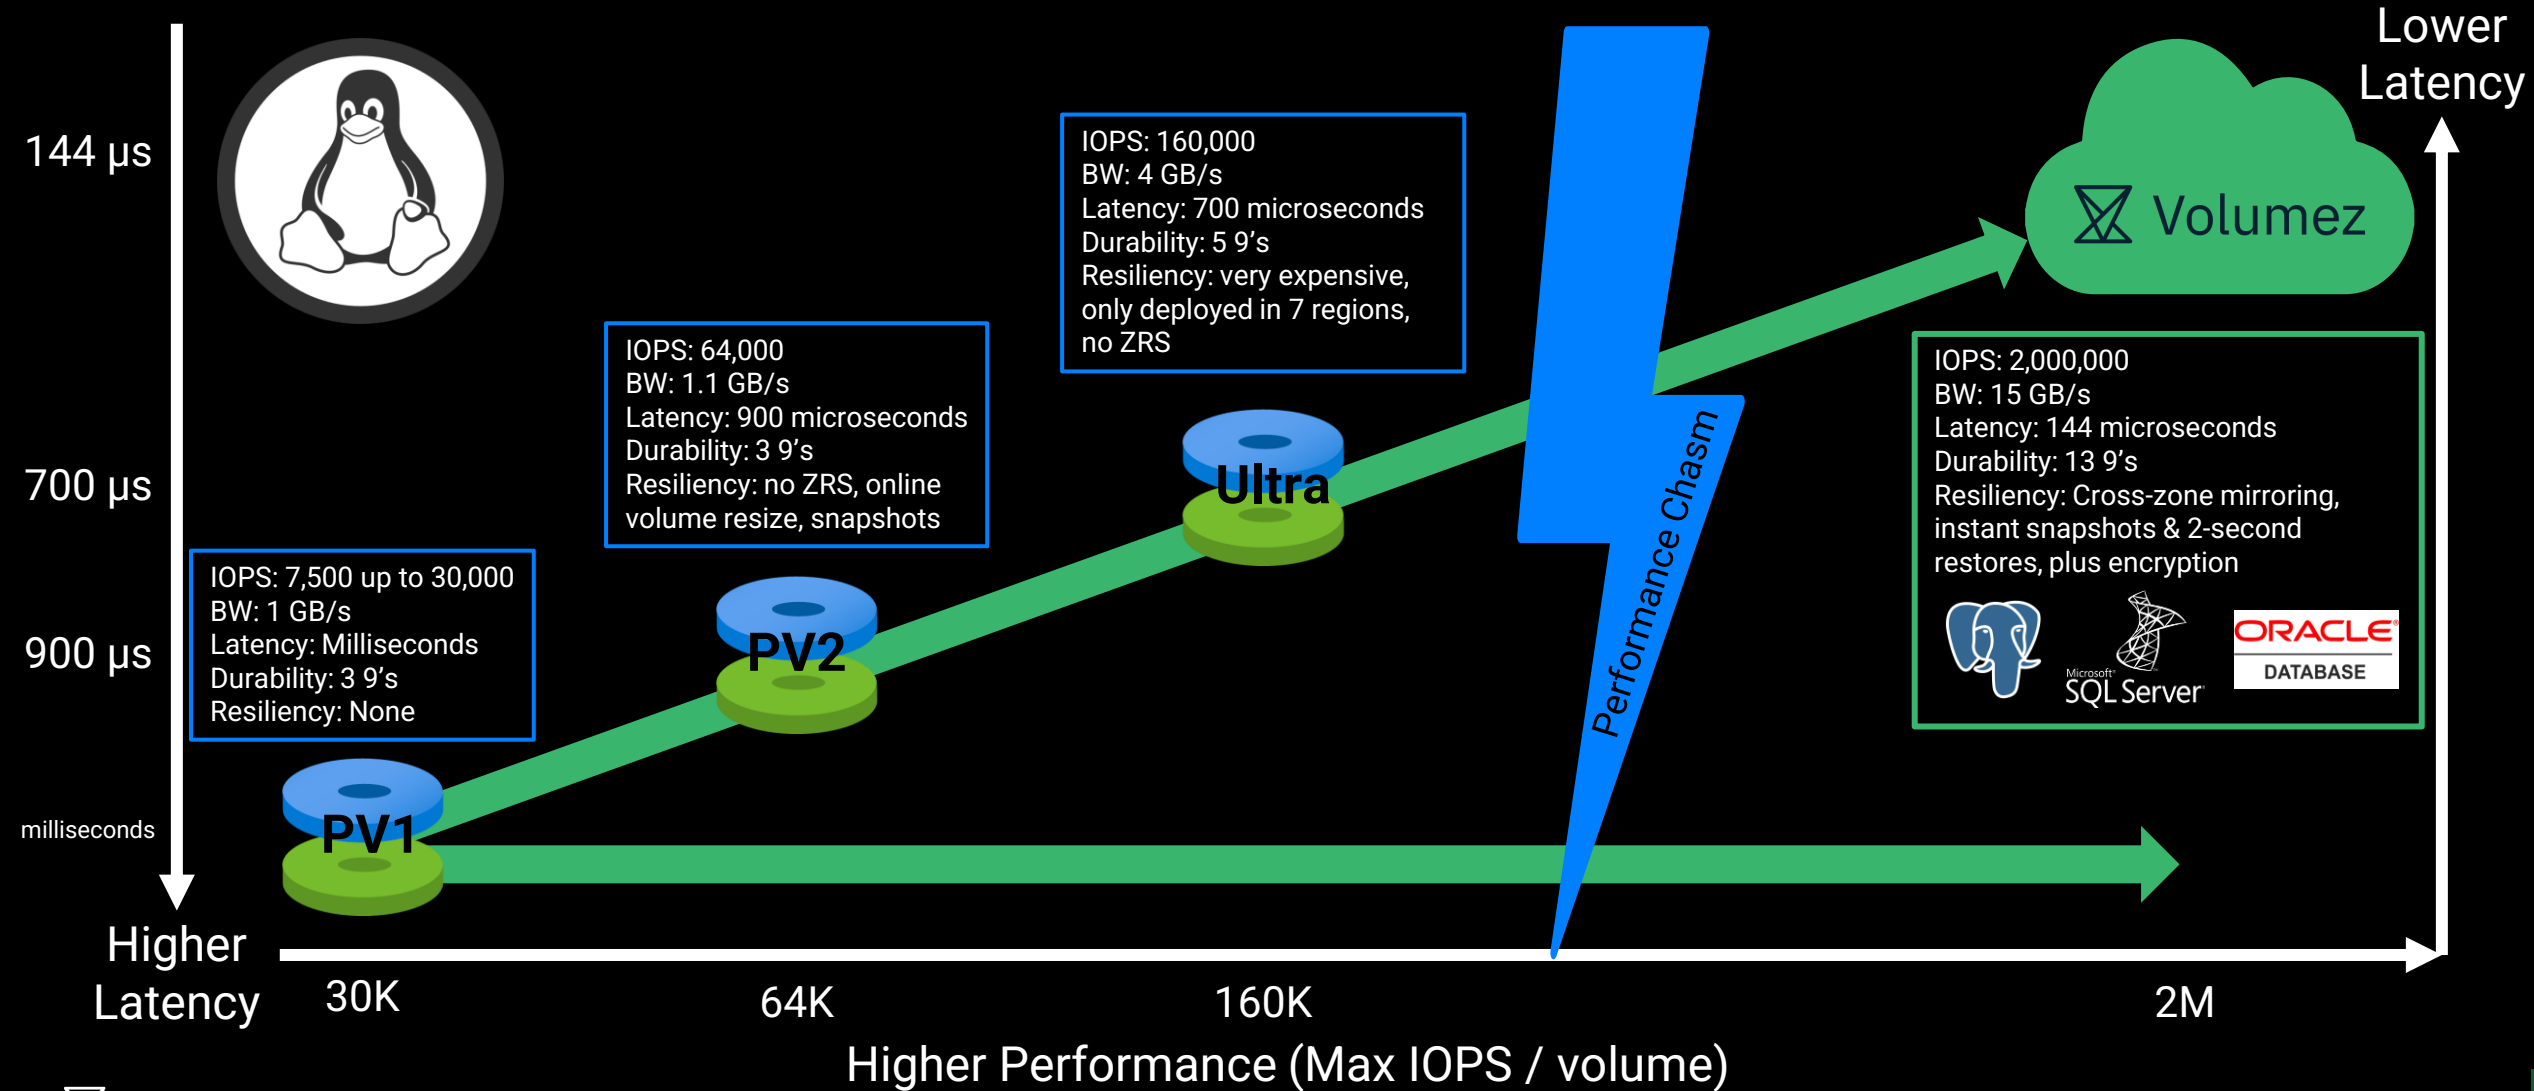

Volumez

Data Infrastructure as a Service

Unlock Database Performance & Cost Optimization
Migrate the Unmigratable Data Workloads

December 16, 2024

The Azure brownfield journey – Cloud optimization

Performance + latency + bandwidth = More topline revenue (78K Transactions Per Second)

The greenfield journey – Cloud adoption

Greater agility and scalability without compromising performance, availability & cost

Data Infrastructure as a Service

Dashboard

Provides real-time data regarding the media capacity, IOPS, bandwidth, latency, and more