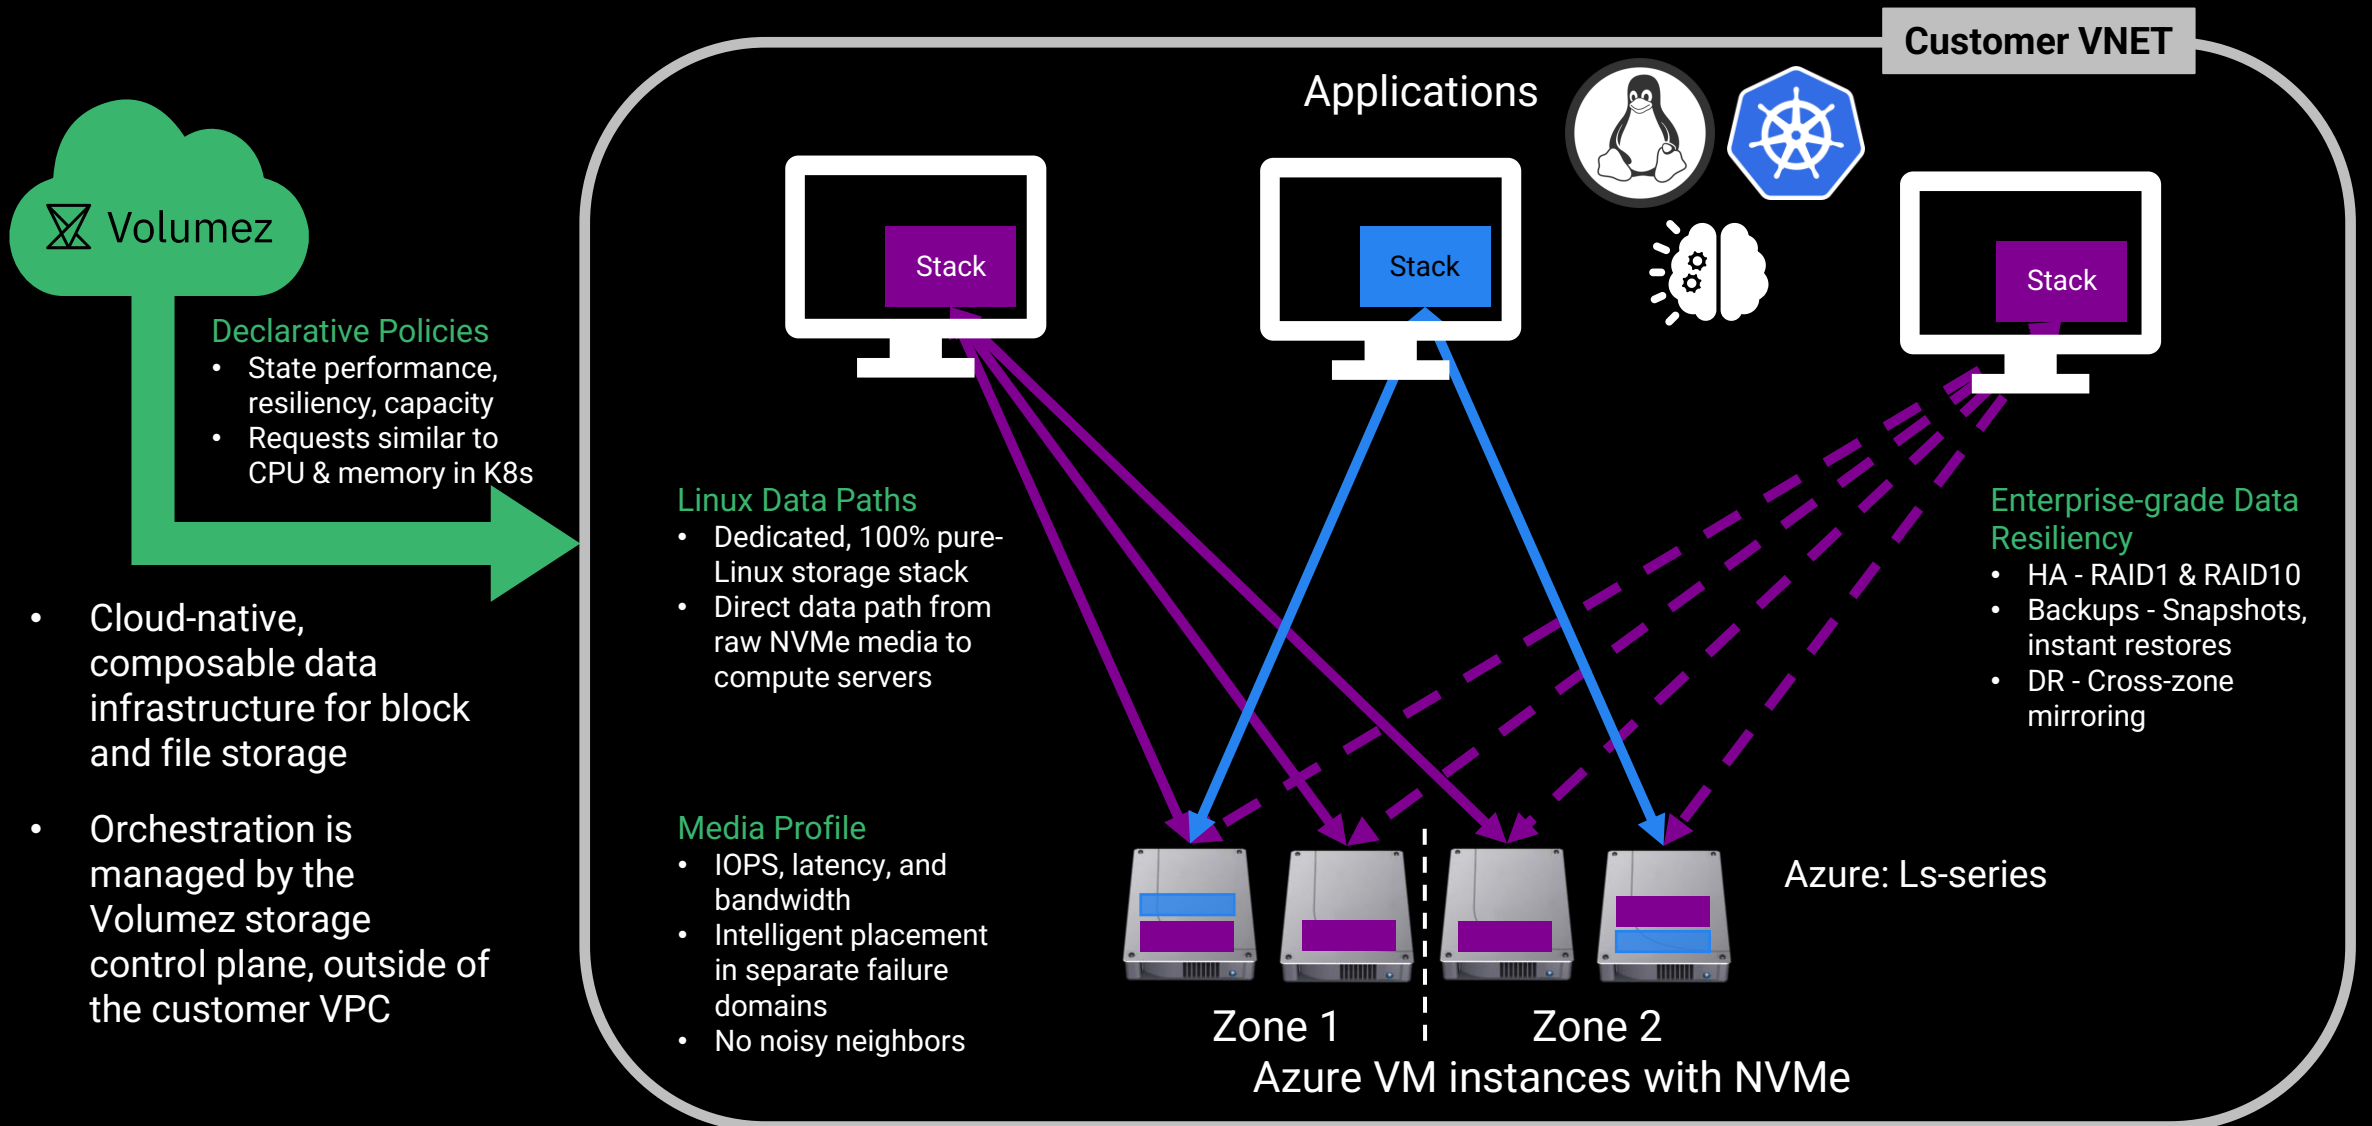

Volumez

Data Infrastructure as a Service

Unlock Database Performance & Cost Optimization
Migrate the Unmigratable Data Workloads

December 16, 2024

The Azure brownfield journey – Cloud optimization

Performance + latency + bandwidth = More topline revenue (78K Transactions Per Second)

The greenfield journey – Cloud adoption

Greater agility and scalability without compromising performance, availability & cost

Data Infrastructure as a Service

Dashboard

Provides real-time data regarding the media capacity, IOPS, bandwidth, latency, and more