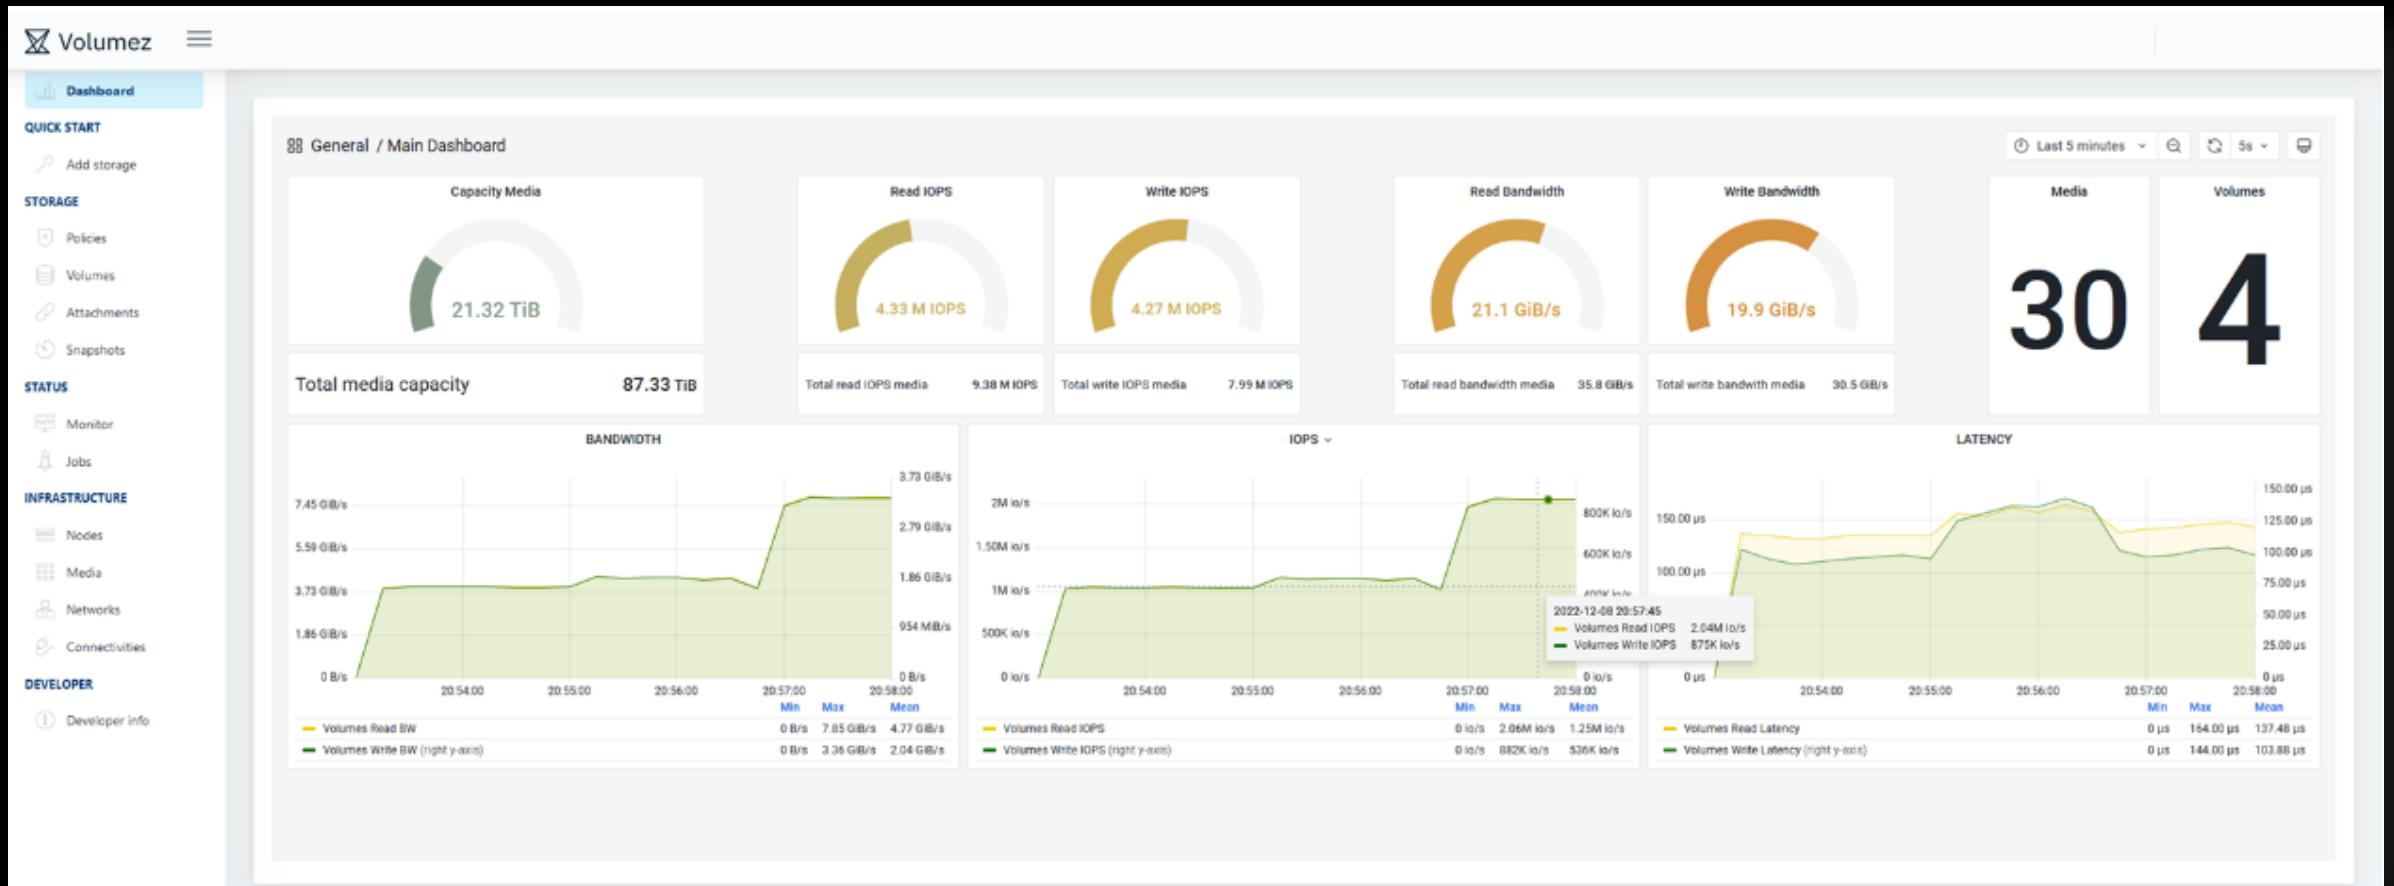

Volumez

Data Infrastructure as a Service

Unlock Database Performance & Cost Optimization
Migrate the Unmigratable Data Workloads

December 16, 2024

The Azure brownfield journey – Cloud optimization

Performance + latency + bandwidth = More topline revenue (78K Transactions Per Second)

The greenfield journey – Cloud adoption

Greater agility and scalability without compromising performance, availability & cost

Data Infrastructure as a Service

Dashboard

Provides real-time data regarding the media capacity, IOPS, bandwidth, latency, and more