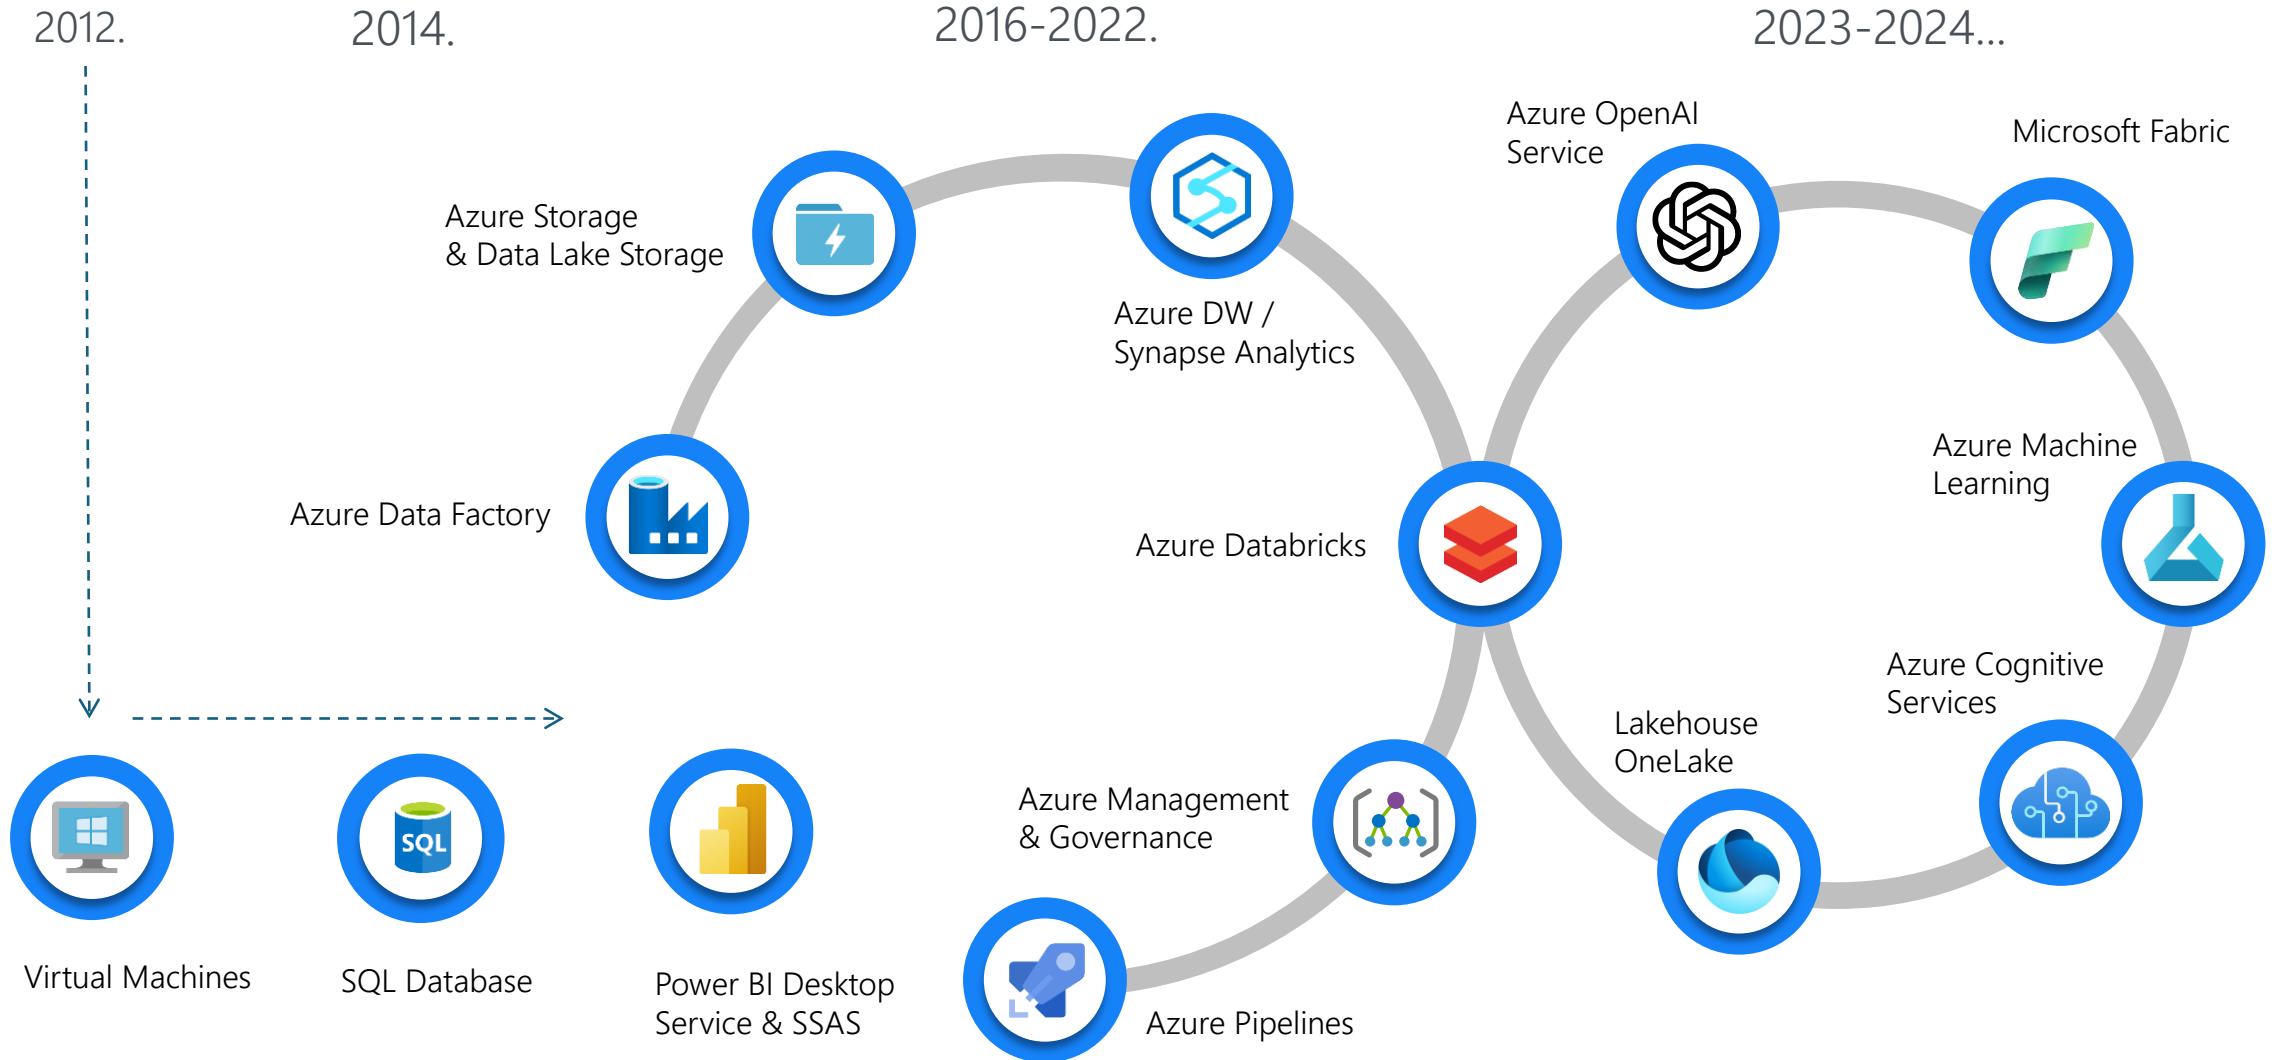

WYRE

Make Azure Foundation. Efficiently.

Azure Monitoring

It's a cloud-based solution for managing Azure Cloud. Efficiently.

VYRE for Cloud is an automated cloud-based platform for unified IT and OT operations, deployments, and monitoring. It also includes Azure AI Advisor, for your daily questions around Azure Cloud Platform.

Customized Azure Dashboards

Azure Cloud/Data journey begins for us in 2012...

Main focus of our Solution is to make your Azure Foundation in place, with our 4 core features

AzureMonitoring

At VYRE, we understand the importance of keeping your Azure Infrastructure in peak condition. Our Azure Monitoring feature offers real-time insights and comprehensive analytics to ensure your Cloud resources are operating efficiently. Detect issues proactively, minimize downtime, and maintain optimal performance with our robust monitoring tools.

AzureOperations

Simplify your cloud management with VYRE's Azure Operations. Our automated platform streamlines everyday tasks, reducing manual workloads and increasing operational efficiency. From scaling resources to automating routine processes, our solution ensures that your Azure operations run smoothly and effectively, allowing you to focus on strategic initiatives.

AzureSnapshots

Be informed about your Azure infrastructure changes with Azure Snapshots. This feature automatically captures snapshots of your configuration, enabling you to track and manage changes effortlessly. Whether it's for audit trails, compliance, or recovery purposes, Azure Snapshots solution ensures that you have a reliable record of your cloud estate. With VYRE, you gain peace of mind and enhanced control over your Azure environment, knowing that every change is documented and easily reversible.