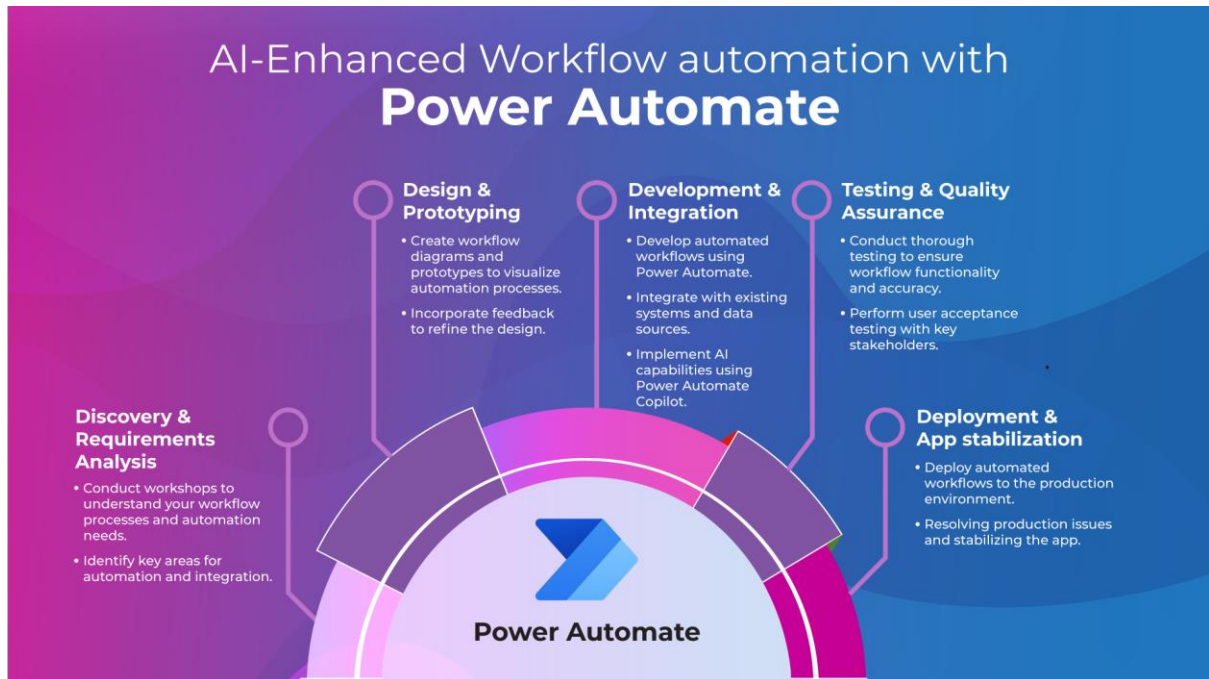

wai technologies

Key Deliverables

- Automated workflows tailored to your business needs
- Integration with existing systems and data sources
- Comprehensive user training and documentation
- Post-deployment support and maintenance

Benefits

- Increase efficiency by automating repetitive tasks
- Reduce manual errors and improve data accuracy
- Enhance productivity with AI-driven workflow automation
- Improve process visibility and control