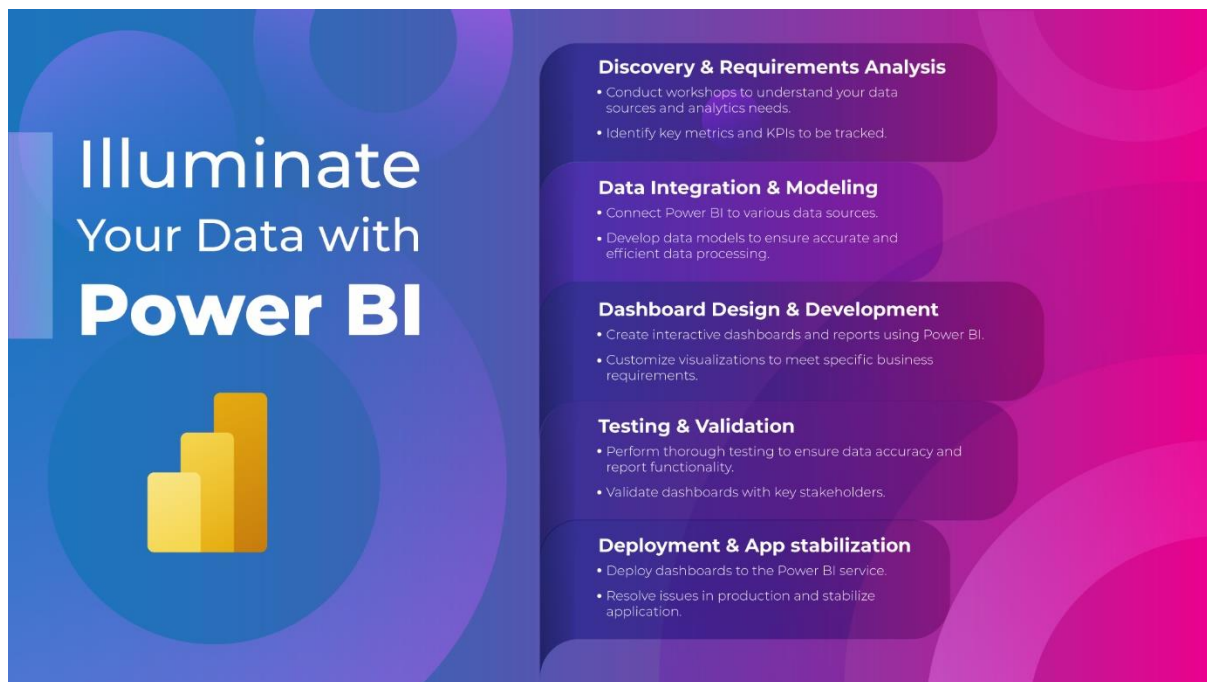

Illuminate Your Data in 6 weeks with Power BI

Power BI Analytics & Dashboard Implementation

Unlock the full potential of your data with our Power BI Analytics & Dashboard Implementation services. We provide end-to-end solutions to transform raw data into actionable insights, empowering your organization to make informed decisions. Our team specializes in creating interactive dashboards and reports that provide real-time analytics and drive data-driven decision-making.

- Connect Power BI to various data sources.
- Develop data models to ensure accurate and efficient data processing.

wai technologies

3. Dashboard Design & Development (2 weeks):

- Create interactive dashboards and reports using Power BI.
- Customize visualizations to meet specific business requirements.