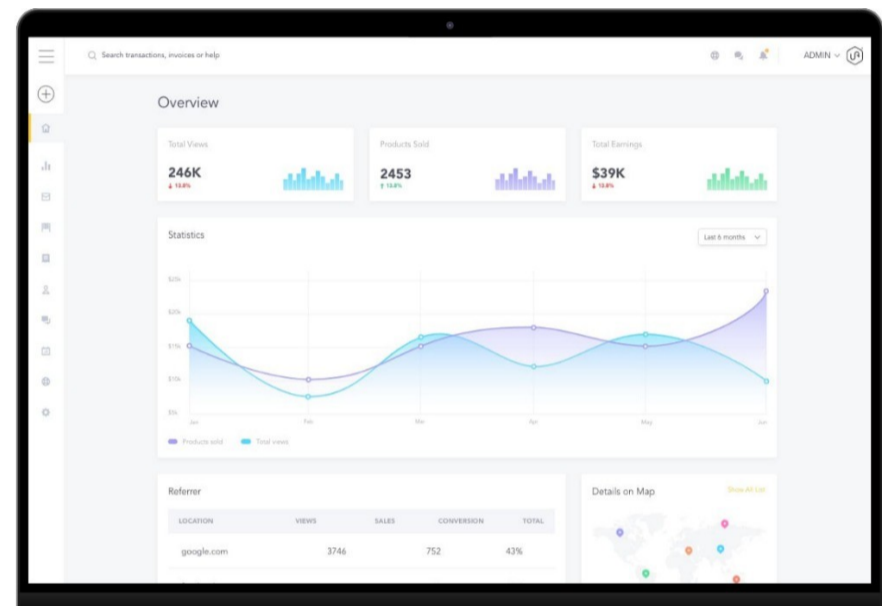

Our enterprise grade analytics solution outperforms the competition, costs less, and is fully compatible with your existing development, BI, and data-science tools

— Operate hybrid seamlessly

On-premises, in the cloud, and at the edge—we'll meet you where you are. Integrate and manage your environments with tools and services designed for hybrid cloud.

Enhance security, simplify access, and set smart policies across your different environments with a single-identity platform trusted by 90% of enterprises globally.

— Build on your terms

You have choices. With a commitment to open source and support for all languages and frameworks, build and deploy how you want to. Take advantage of the full-featured, integrated development environments with built-in support Visual Studio and Visual Studio Code, the most popular IDEs trusted by 15M+ developers.

We embrace open source, drive innovation through collaboration, and contribute back to the community.

— Trust your cloud

Get security from the ground up, backed by a team of experts, and proactive compliance trusted by enterprises, governments, and startups.

With a $1B+ investment in security R&D and 3,500 cybersecurity experts, security is foundational for Azure.

Microsoft Azure

Microsoft Azure is an ever-expanding set of cloud computing services to help your organization meet its business challenges. With Azure, your business or organization has the freedom to build, manage, and deploy applications on a massive, global network using your preferred tools and frameworks.

Learn more at
www.azure.com