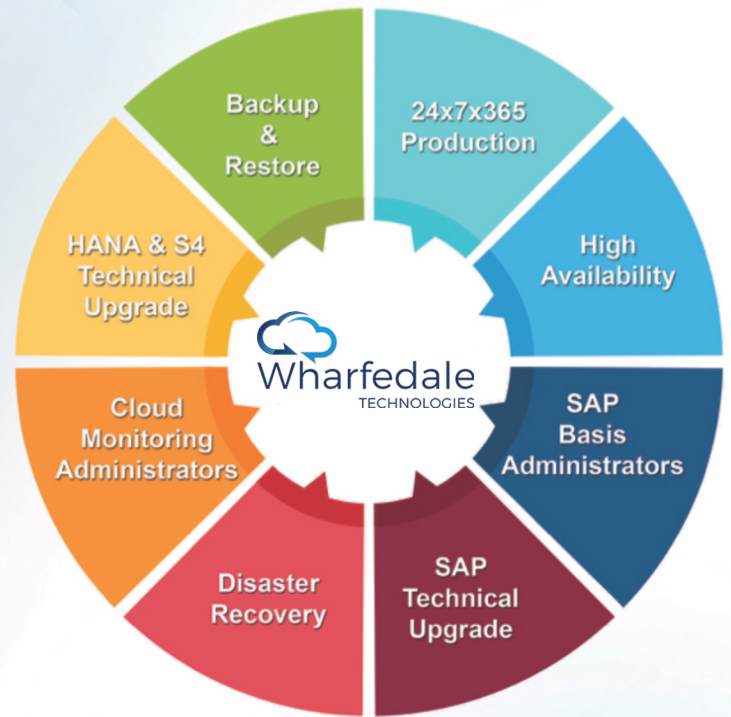

SAP® Certified
in Cloud and Hosting

Microsoft Azure
Gold Partner

In the past 12 months, WFT has had

100+ Successful Migrations and 30+ HANA Migrations

WFT Cloud is the first certified SAP Cloud Services Partner in Americas.

WHAT OUR CLIENTS SAY

I find WFT's work ethics, reasoning ability, and their depth and breadth of technical skills to be among their greatest strengths, along with their flexibility to remain responsive at very competitive pricing. I highly recommend Wharfedale Technologies, Inc.

- Caldwell Velnambi,
CEO | President, ERP Logic inc.

Our experience with WFT is exceptional. WFT has helped us realize a vastly improved return on investment with our Vblock and HANA deployments. They have demonstrated commitment to professionalism and bring a breath of technical knowledge and skills. I would definitely recommend WFT as a partner in any project or operations relating to Converged Infrastructure, SAN, Backup, Disaster Recovery, and High Availability.

- Michael Moore,
IT Director, TransAlta Corp.

1-888-533-3113 wftsales@wftus.com

2850 Brunswick Pike, Lawrenceville, NJ 08648

www.wftcloud.com