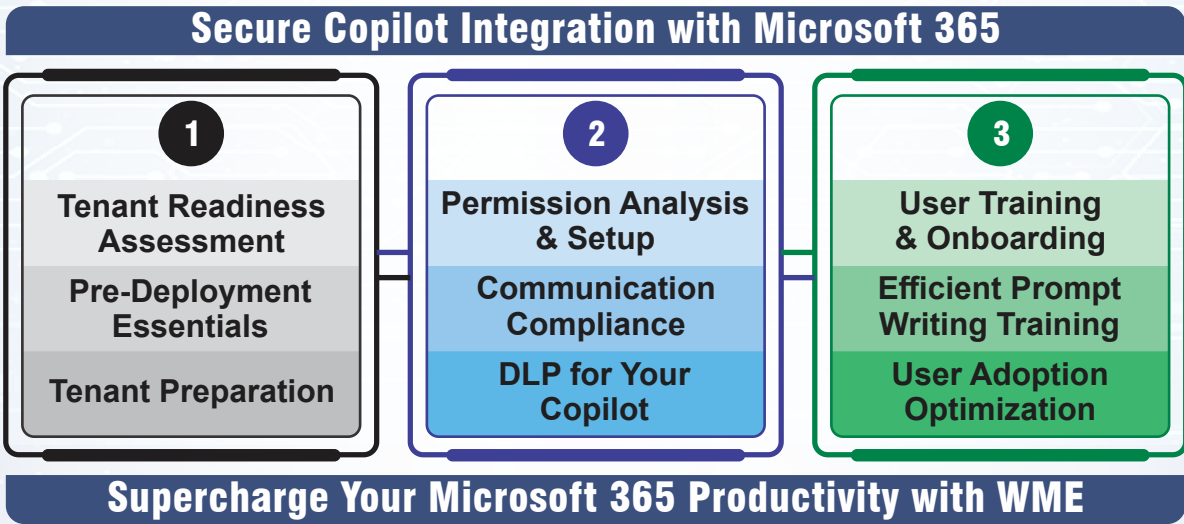

Comprehensive Deployment of Copilot for Microsoft 365

Windows Management Experts
PROFESSIONAL SERVICES

Unleash the power of Copilot in Microsoft 365 and leverage a new level of productivity for your team. At WME, we're experts at helping organizations seamlessly integrate Copilot with Microsoft 365. Our experts work closely with you to understand your current Microsoft 365 setup and recommend the most effective deployment strategy. This can include creating a personalized deployment plan, custom training sessions to ensure your team gets the most out of Copilot, and user adoption optimization. With WME, you can leverage Copilot's AI-powered insights with confidence and boost productivity.