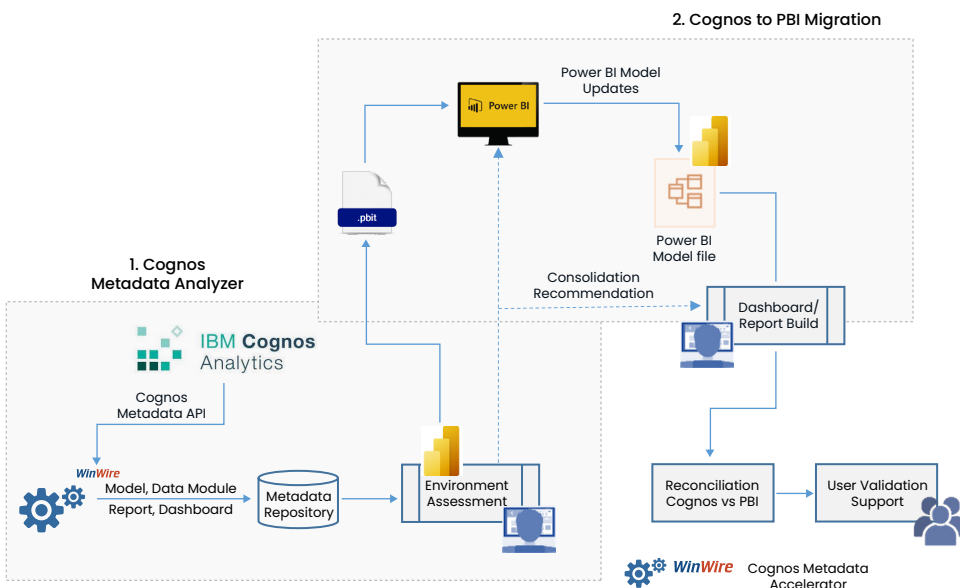

## Accelerate Cognos to Power BI Migration with WinWire

WinWire's Win with Power BI migration accelerator enables enterprises to adopt the industry's best visual analytics experience on Power BI. We enable seamless and rapid migration from Cognos, leveraging analysis automation toolset and best practices, and reducing licensing costs by up to 40%.

Cognos Analytics metadata are extracted, stored in a database, made available for accelerated analysis.

The analysis outcome determines the complexity, migration strategy, efforts, ROI, and execution plan.

The analysis helps model consolidation, reducing Power BI semantic layers & rebuilding costs significantly.

## Migration Process and Accelerator