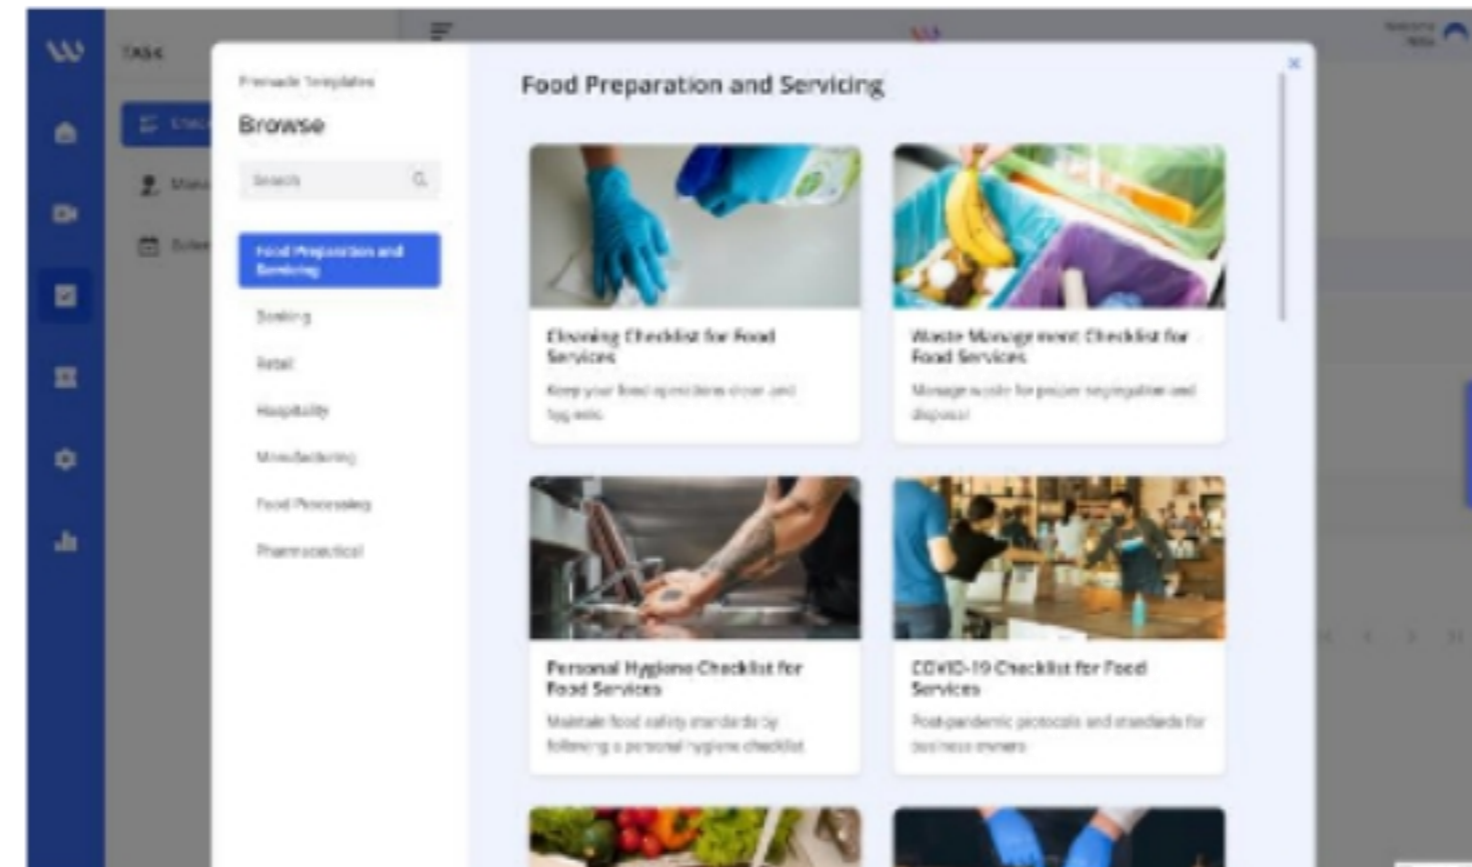

With workflows that notify users of relevant and actionable events, gain real-time insights without actively monitoring your system. Harness the power of AI, you would be surprised with what your camera can see.

A powerful LMS ensures your teams embrace industry best practices & ensure proper execution against SOPs

How does it work?

Onboard your Cameras and Instantly view them

Add AI Checklists for your cameras

Sit back and watch relevant content