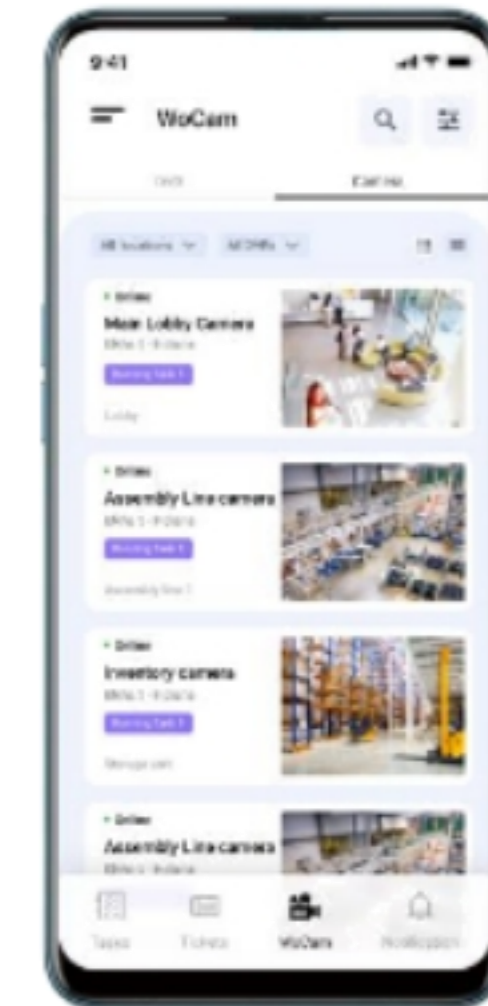

With workflows that notify users of relevant and actionable events, gain real-time insights without actively monitoring your system. Harness the power of AI, you would be surprised with what your camera can see.

A powerful LMS ensures your teams embrace industry best practices & ensure proper execution against SOPs

How does it work?

Onboard your Cameras and Instantly view them

Add AI Checklists for your cameras

Sit back and watch relevant content