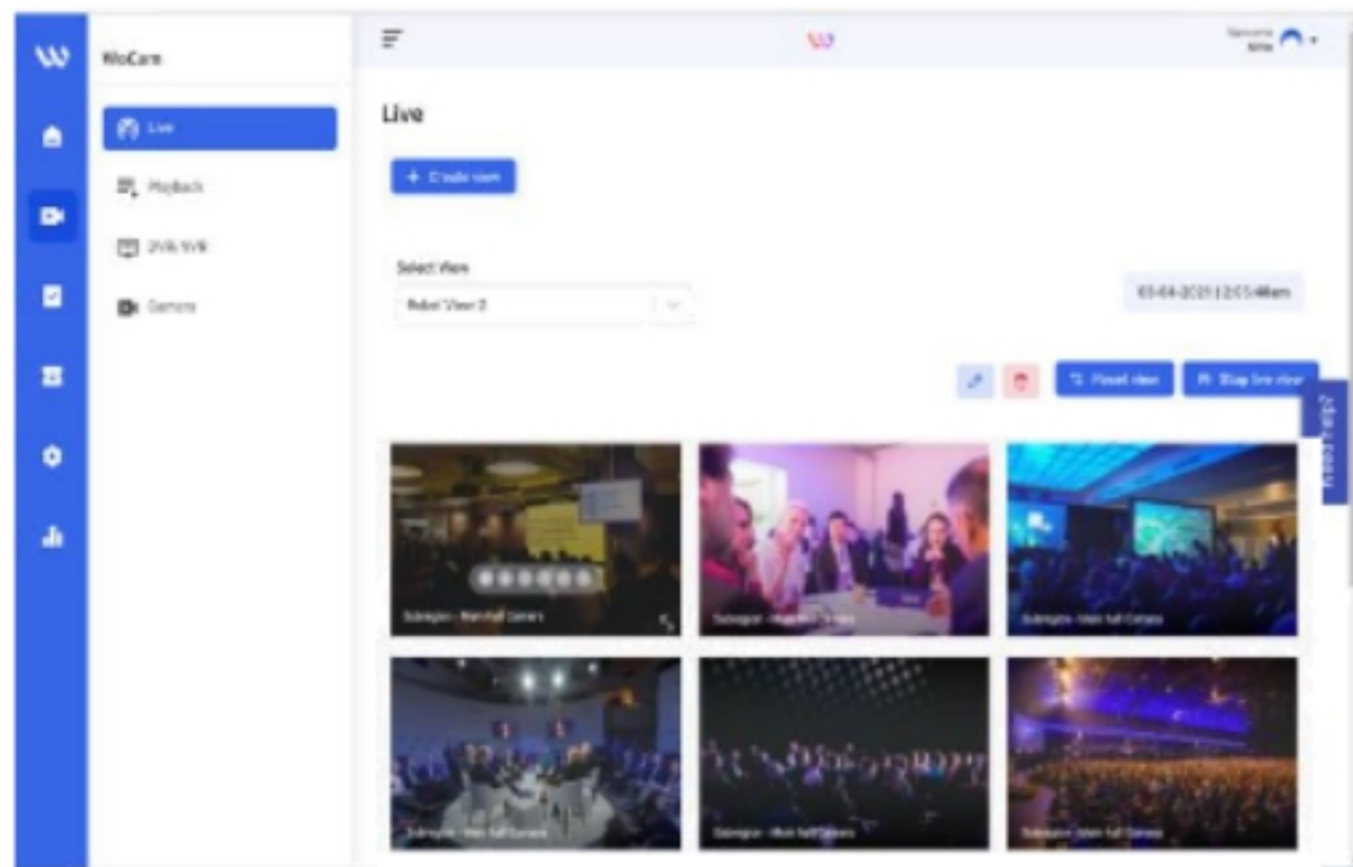

How does it work?

Onboard your Cameras and Instantly view them