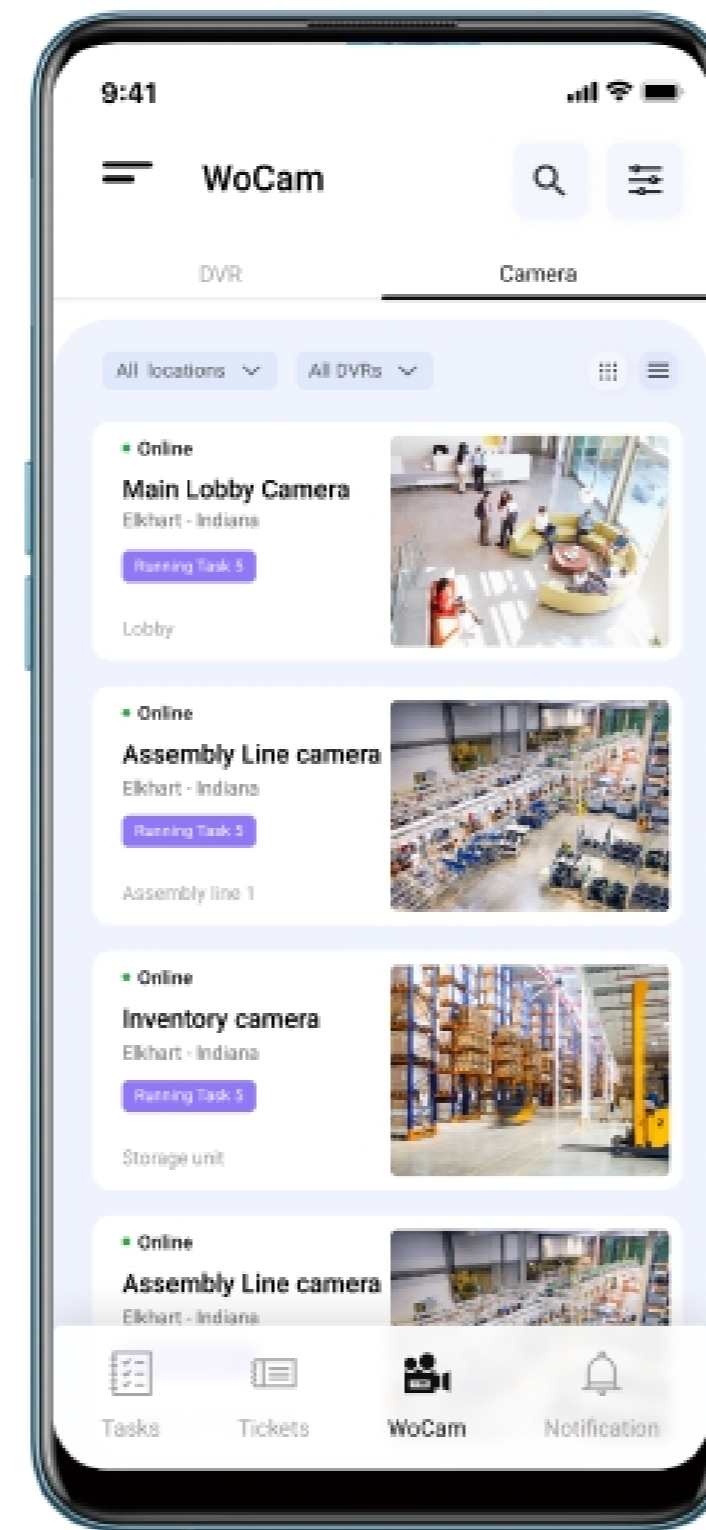

Supercharge your cameras with
the Power of AI

What is Wobot.ai?

An Overview

We believe that a synchronous combination of Humans in loop + AI is the future. We leveraged computer vision technology to build the stack that enables process compliance with a much needed feedback loop.

Easy Viewing

Remote Monitoring

AI powered Process Compliance

An Overview

We enable automation of remote monitoring through the power of

Artificial Intelligence (CV)

Checklists

To deliver competitive advantage across various industries