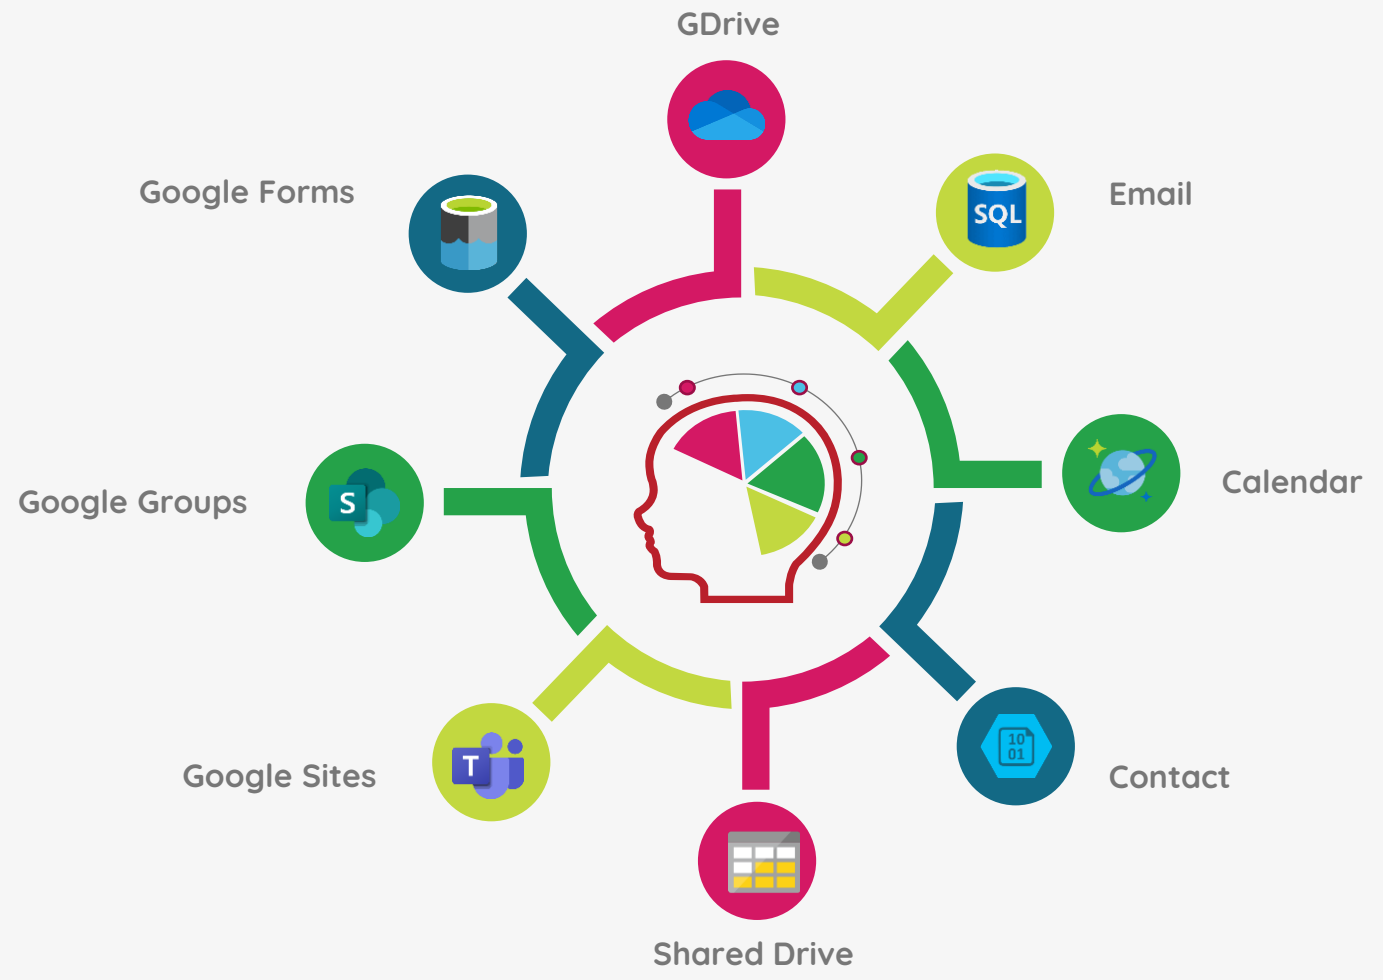

Workloads Migrated