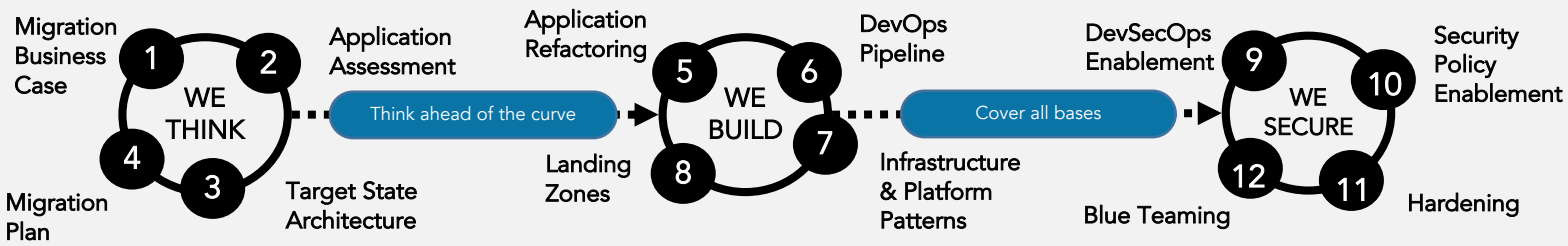

Application Modernisation

We help our customers **migrate** their existing application assets to Azure cloud. We do this through our expert knowledge in **application architectures**, **deployment models** and **Azure best practices**.

OUR APPLICATION MODERNISATION PROCESS

GIVING YOU INSIGHTS INTO YOUR CRITICAL ASSETS

APPLICATION AND DIGITAL REAL-ESTATE ASSESSMENT

We assess your current applications, infrastructure, deployment patterns and security posture using our 12-Factor Assessment methodology. By discovering your objectives, we can then position an approach which is commensurate to your overall business goals.

EXECUTABLE MIGRATION PLAN

Having assessed your technology assets landscape, we deliver an executable migration plan which is balanced to deliver on your business objectives to ensure an effective and efficient migration onto Azure.