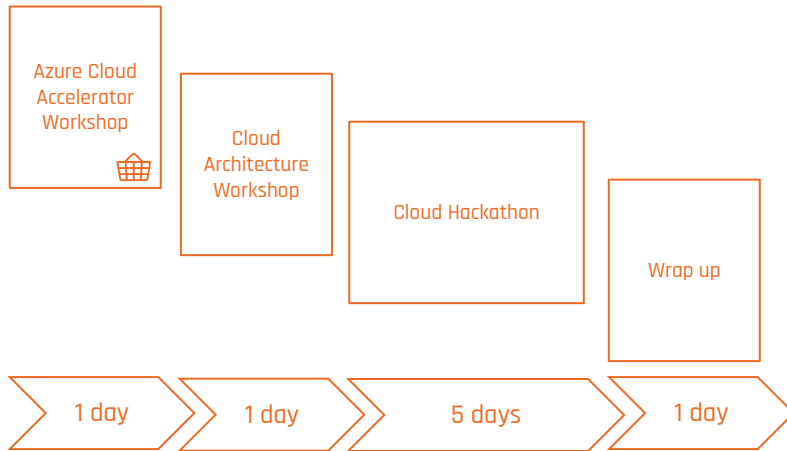

Azure Cloud Adoption Program

We are *Xpirit*. We build Engineering Cultures

Azure Cloud Accelerator Workshop

We are *Xpirit*. We build Engineering Cultures

Azure Cloud Adoption Program

Azure Cloud Exploration Workshop

Azure Cloud Acceleration Hackathon

Cloud Readiness Scan

1 Day Azure Cloud Accelerator Workshop

Kick start your cloud journey

- > As a part of our Azure Cloud accelerator Bootcamp and a separate proposition, we offer you our Azure Cloud accelerator workshop.
- > In this workshop, we will discover your company and application in more detail. We will start by exploring your application landscape and revisit the business goals you have in mind. Next, we will explore the stakeholders within your company to determine the business value of your applications.
- > After that, we will explore the risks and requirements we have to consider. After that, we combine these insights to create a value/complexity matrix to map the suitable application of your landscape.
- > We will end the day by discussing some high-level architecture of the application and making a choice for an application that you can bring to Azure.

Program

- Discover Application landscape exploration
 - Current Architecture
- Evaluate Business Case
 - Sense of Urgency
 - Stakeholder map
 - Business Value
- High level Risk Management
 - Security
 - Compliance
 - Ility
 - Risk of Cloud impact analysis
- Set up Risk/Value Matrix
- Application mapping to Risk/value matrix
- Create Value/Complexity Matrix
 - High level architecture discussion
 - Migration Strategy, no lift and shift
- DiscoverTool landscape + Prerequisites
- Align on expected Results and next steps