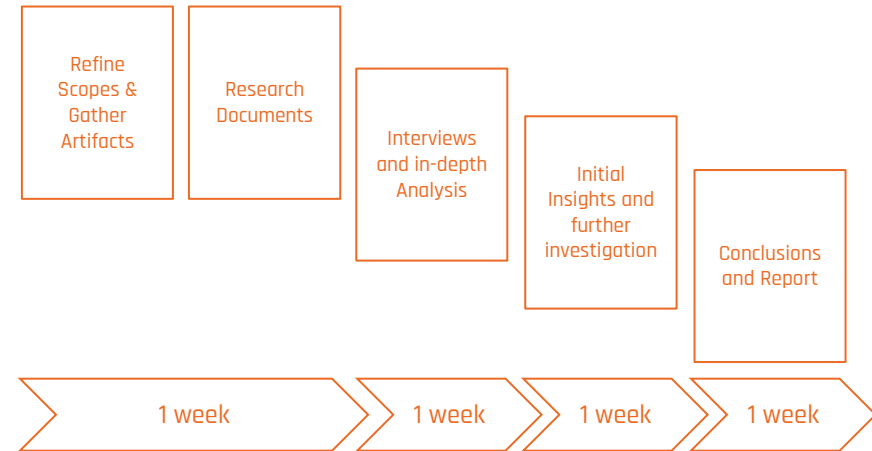

Azure Cloud Adoption Program

We are *Xpirit*. We build Engineering Cultures

Azure Cloud Accelerator Workshop

We are *Xpirit*. We build Engineering Cultures

Azure Cloud Adoption Program

Azure Cloud Exploration Workshop

Azure Cloud Acceleration Hackathon

Cloud Readiness Scan

1 Day Azure Cloud Accelerator Workshop

Kick start your cloud journey

- > As a part of our Azure Cloud accelerator Bootcamp and a separate proposition, we offer you our Azure Cloud accelerator workshop.
- > In this workshop, we will discover your company and application in more detail. We will start by exploring your application landscape and revisit the business goals you have in mind. Next, we will explore the stakeholders within your company to determine the business value of your applications.
- > After that, we will explore the risks and requirements we have to consider. After that, we combine these insights to create a value/complexity matrix to map the suitable application of your landscape.
- > We will end the day by discussing some high-level architecture of the application and making a choice for an application that you can bring to Azure.

Program

- Discover Application landscape exploration
 - Current Architecture
- Evaluate Business Case
 - Sense of Urgency
 - Stakeholder map
 - Business Value
- High level Risk Management
 - Security
 - Compliance
 - Ility
 - Risk of Cloud impact analysis
- Set up Risk/Value Matrix
- Application mapping to Risk/value matrix
- Create Value/Complexity Matrix
 - High level architecture discussion
 - Migration Strategy, no lift and shift
- DiscoverTool landscape + Prerequisites
- Align on expected Results and next steps