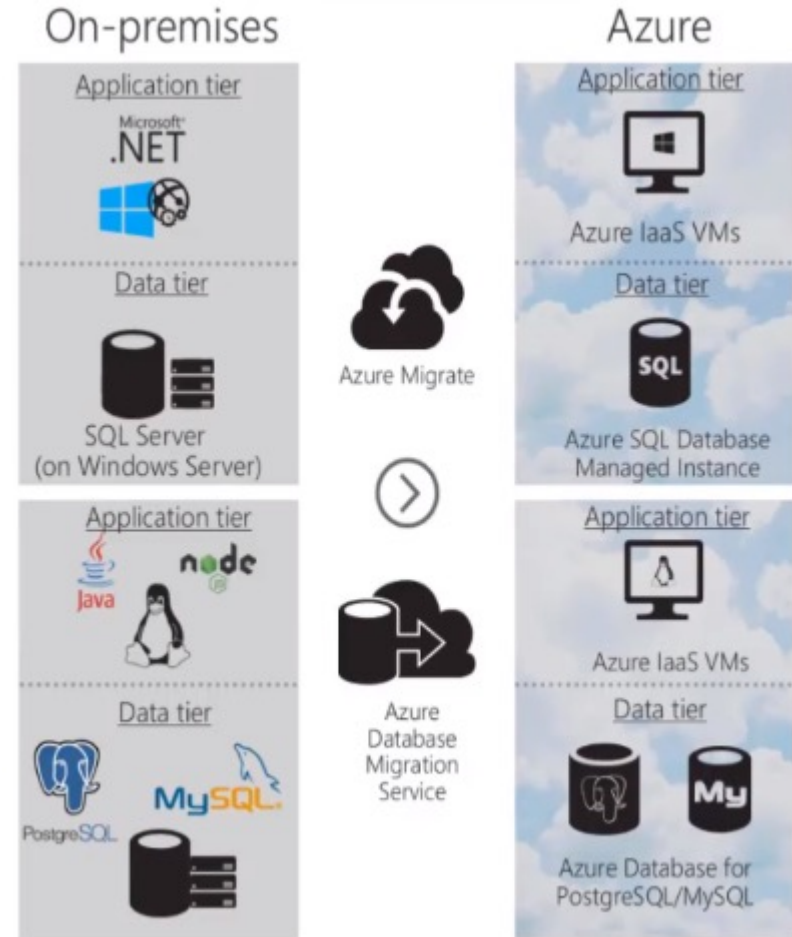

Migrate Servers to Azure

- ✓ *IT Infrastructure Assessment*
- ✓ *Rehost Servers (Lift and Shift)*
- ✓ *Redeploy Servers*
- ✓ *Re-Architect Servers*

- **Azure Migrate**
  Microsoft
- **Movere: Movere**
- **UnifyCloud: CloudRecon**
- **Azure Migrate: Database Assessment**
- **Azure Migrate: Database Migration**